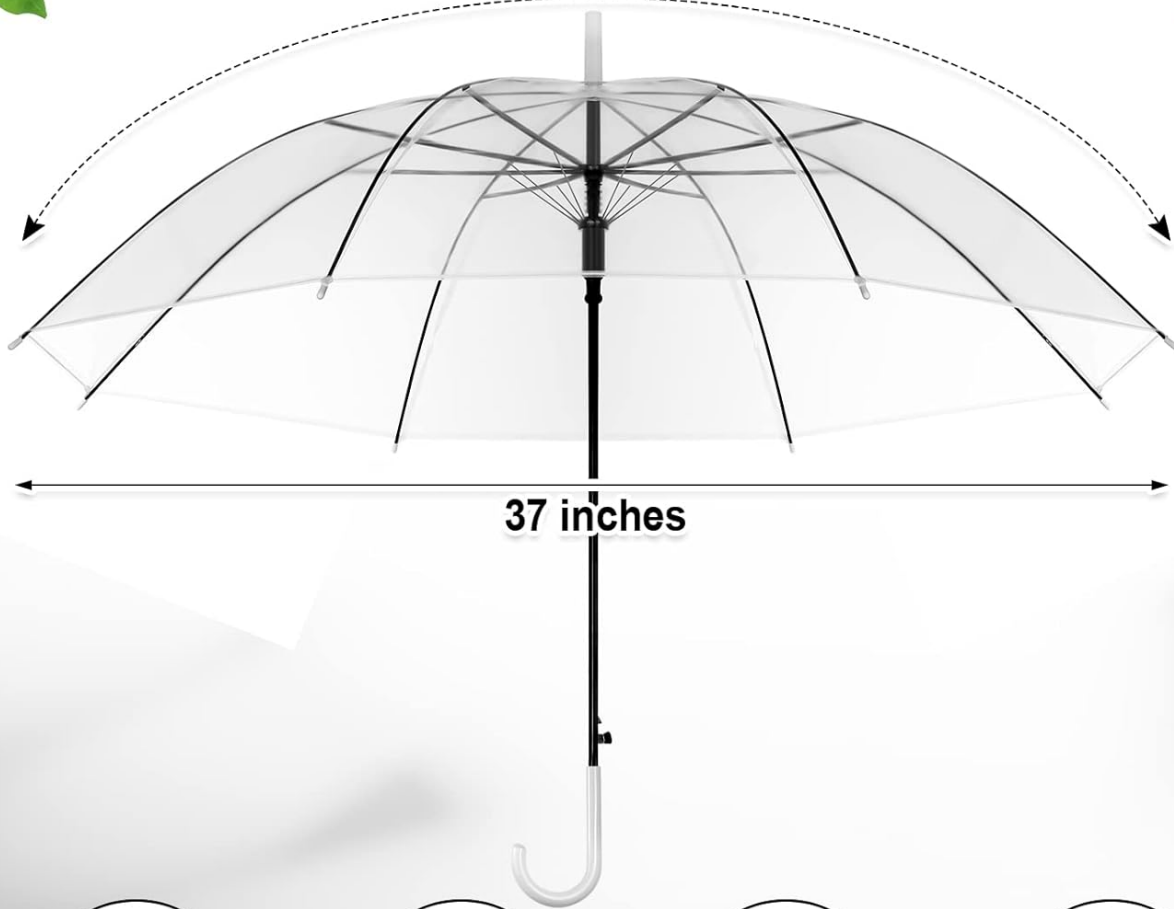

LARGE CANOPY UMBRELLAS

41.3 inch

28.3 inches

37 inches

High Quality

Wind Resistance

One key

Rain or Shine

Diagram illustrating the dimensions of the umbrella canopy (41.3 inches) and shaft (28.3 inches), highlighting its large coverage.