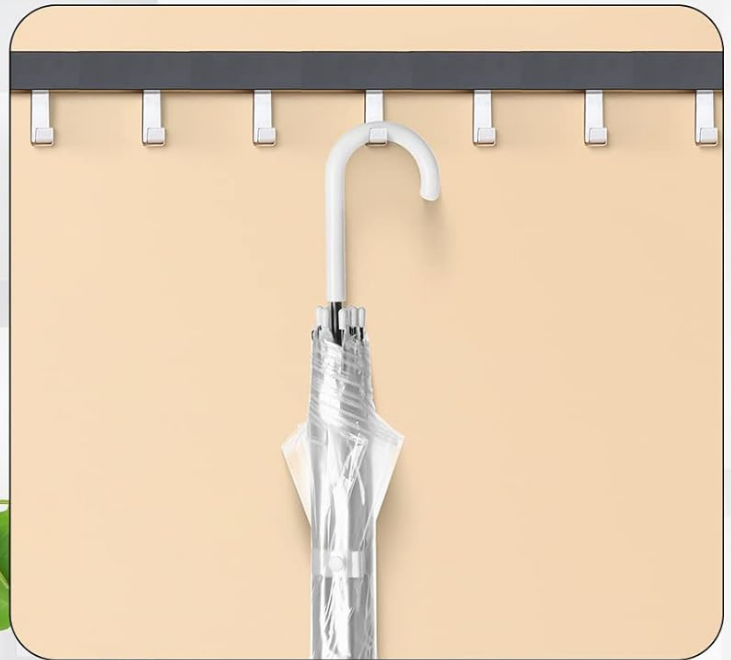

# Detailed description

**Transparent Waterproof Material**

**Anti-corrosion Tips**

**Portable J-handle**

**Sturdy Construcion**

Close-up view of the umbrella's components, including transparent waterproof material, anti-corrosion tips, portable J-handle, and sturdy construction.

# **One-key Operation**

**Convenient  
and Quick**

***J type  
Handle***  
**Firmly Placed**

Image demonstrating the one-key auto-open operation and the convenient J-type handle for easy hanging.

# **Transparent Umbrella Surface, Clearer Vision**

A person holding the clear umbrella, emphasizing the transparent canopy that allows for clear vision.

A bride and groom standing under a clear umbrella, illustrating its use for wedding photography and rain protection.