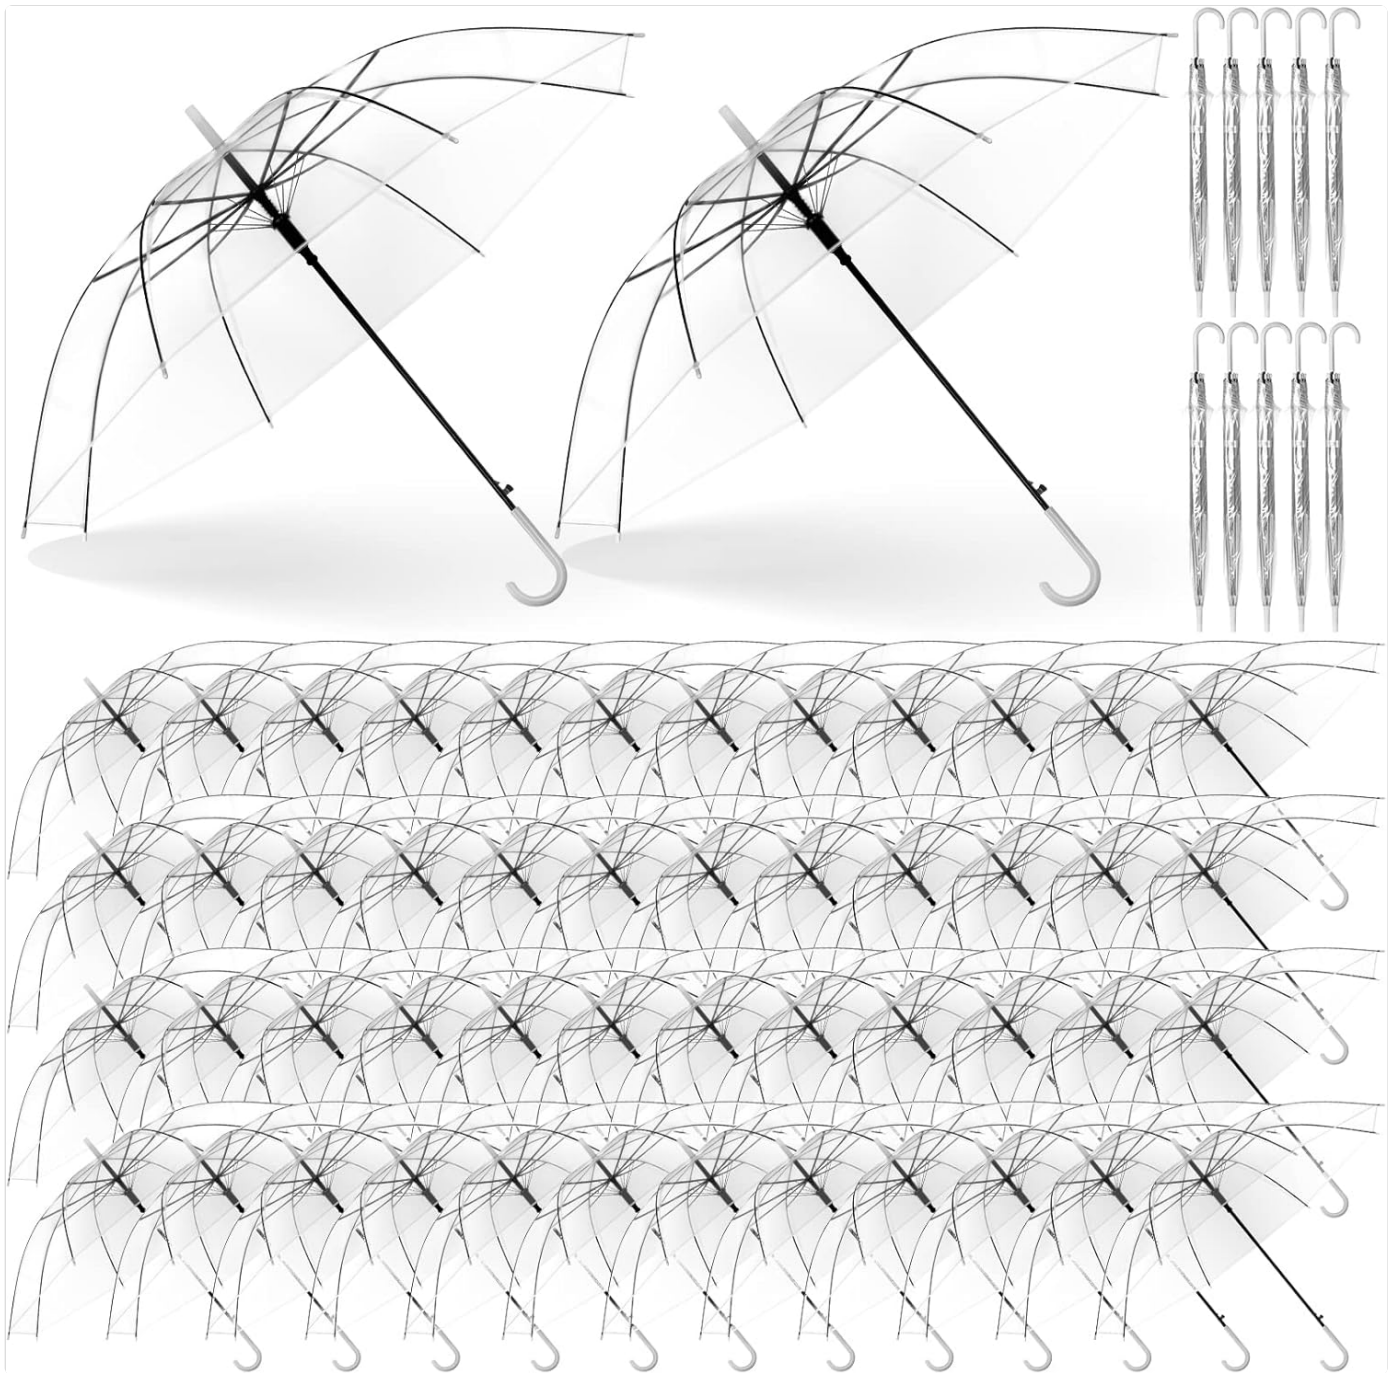

A large collection of Reginary clear wedding umbrellas, showcasing the bulk pack.