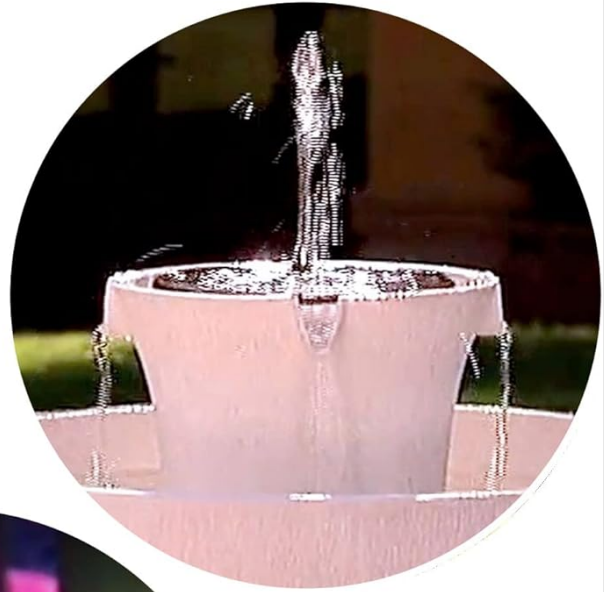

3-IN-1 FINIAL CAN BE USED AS A SELF-WATERING PLANTER, BIRD FEEDER OR INFINITY POOL

Image: Illustration of the 3-in-1 finial, showing configurations as a self-watering planter, bird feeder, and infinity pool.

Image: A hand pressing the control button on the fountain, highlighting the push-button controls for on/off and daily repeat timer.

- **Multiple Spray Tips:** Includes three interchangeable spray tips to customize the water flow: Shower, Pirouette, and Umbrella.

INCLUDES 3 SPRAY TIPS TO CHOOSE FROM

SHOWER

PIROUETTE

UMBRELLA

Image: Visual representation of the three included spray tips: Shower, Pirouette, and Umbrella, demonstrating different water patterns.

Product Overview Video