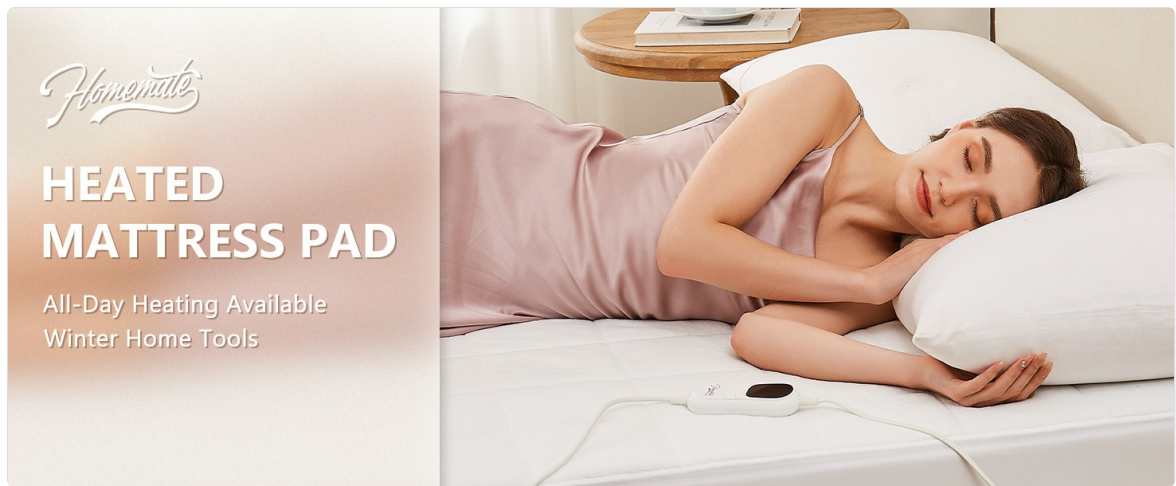

Always unplug the power connection before washing. Wash with delicate cycle and by hand in cold water.

- **Machine Wash:** Machine wash on a delicate cycle with cold water (100°F / 38°C maximum).
- **Do Not Bleach:** Do not use bleach or other harsh chemicals.
- **Tumble Dry:** Tumble dry on low heat or gentle hang after spin cycle.
- **Do Not Iron:** Do not iron the mattress pad.
- **Do Not Dry Clean:** Do not dry clean.

TROUBLESHOOTING

If you encounter any issues with your Homemate Heated Mattress Pad, please refer to the following common solutions:

- **No Heat or Uneven Heating:**
  - Ensure all connections between the controllers and the mattress pad are secure.
  - Verify that the power cords are firmly plugged into a working electrical outlet.
  - Check if the auto-off timer has expired.
  - Make sure the mattress pad is laid flat and not bunched or folded, which can prevent even heat distribution.
- **Controller Displaying Error Codes (e.g., F1, F2):**
  - Unplug the mattress pad from the wall outlet.
  - Disconnect both controllers from the mattress pad.
  - Wait for at least 40 minutes.
  - Reconnect the controllers firmly to the mattress pad, ensuring arrows align.
  - Plug the power cords back into a working electrical outlet. If the error persists, contact customer support.
- **Mattress Pad Feels Too Hot:**
  - Lower the temperature setting on your controller.
  - Ensure the mattress pad is not covered by excessive bedding that could trap heat.

PRODUCT SPECIFICATIONS

Feature	Detail
Brand	Homemate