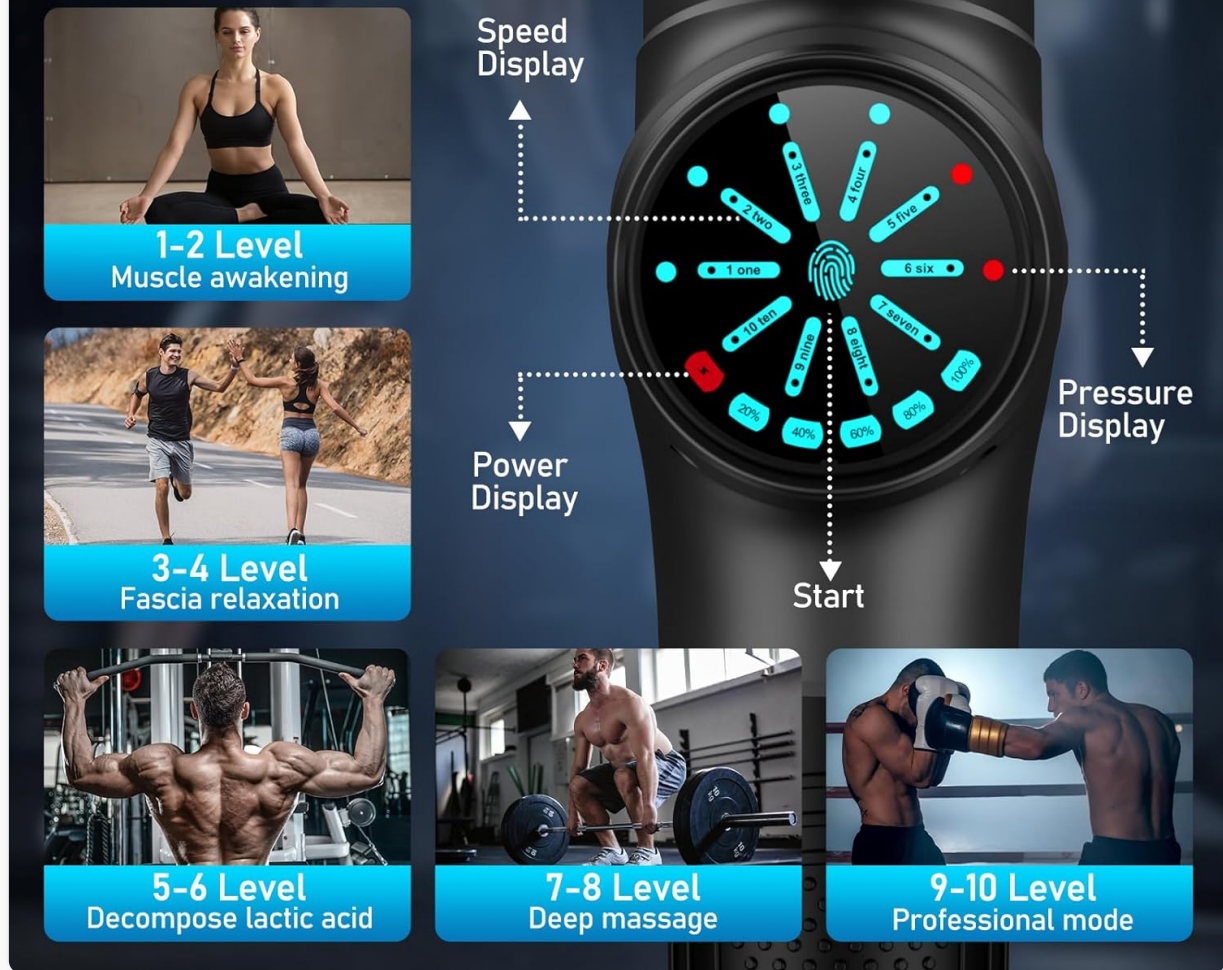

3. FEATURES

- **Pain Relief:** Targets muscle stiffness, pain, and tension with precision.
- **Long Battery Life:** Up to 5 hours of operation (depending on speed), with a 10-minute auto-off function for safety.
- **8 Replaceable Massage Heads:** Designed to target specific areas of the body for various muscle massager needs.
- **10 Speed Settings:** Covers a wide range of muscle soreness problems.
- **Quiet Operation:** Equipped with an advanced brushless motor, operating at a quiet 40dB noise level.
- **Smart LED Screen:** Intuitive touch-sensitive LED screen to easily adjust speed and view battery percentage.
- **Ergonomic Design:** Reduces stress on wrists, hands, and arms.
- **Portable:** Lightweight design with a carrying case for easy storage and transportation.

LCD TOUCH SCREEN DISPLAY

Adjust the gear according to different degrees of muscle fatigue

Figure 2: Intuitive LED touch screen for control.

The massage gun features an intuitive LED touch screen display on the top for speed and battery indication. The handle provides an ergonomic grip for comfortable use. The charging port is located at the bottom of the handle.

6. MASSAGE HEADS

The RAEMAO Massage Gun comes with 8 specialized massage heads, each designed for optimal use on different muscle groups and body parts. Refer to the diagram below for specific applications: