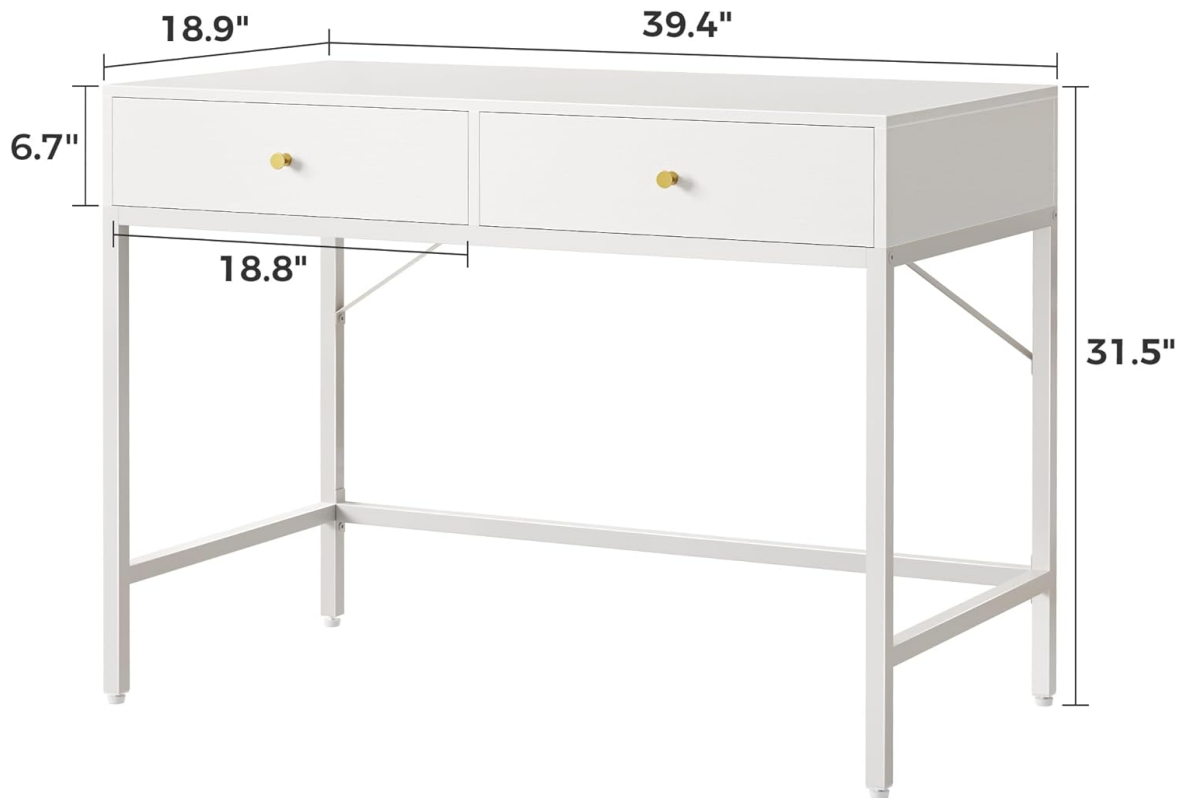

## 2. PRODUCT OVERVIEW

---

The SUPERJARE 7932W desk is a versatile furniture piece designed for various uses, including as a makeup vanity, computer desk, or home office desk. It features a modern design with a white finish and two integrated drawers for storage.

### Key Features:

- **Spacious Desktop:** A 39.4" x 18.9" surface provides ample space for cosmetics, perfumes, or computer equipment.
- **Integrated Storage:** Two large drawers offer convenient storage for various items, helping to maintain a tidy space.
- **Modern Aesthetic:** Features a classic white color with rounded metal handles, designed to complement various home decors.
- **Durable Construction:** Constructed from strong P2 particleboard, which is anti-scratching and waterproof, supported by a stable metal base.
- **Versatile Use:** Suitable for use as a makeup vanity, computer desk, or general home office/study desk.

### 3. PRODUCT DIMENSIONS

Understanding the dimensions of your desk is crucial for proper placement and use. Below are the key measurements for the SUPERJARE 7932W desk:

- **Product Dimensions (D x W x H):** 18.9"D x 39.4"W x 31.4"H
- **Item Weight:** 40.2 Pounds
- **Maximum Weight Recommendation:** 90 Pounds
- **Tabletop Thickness:** 0.75 Inches

## Product Size

Image 2: Detailed product dimensions for the SUPERJARE desk.