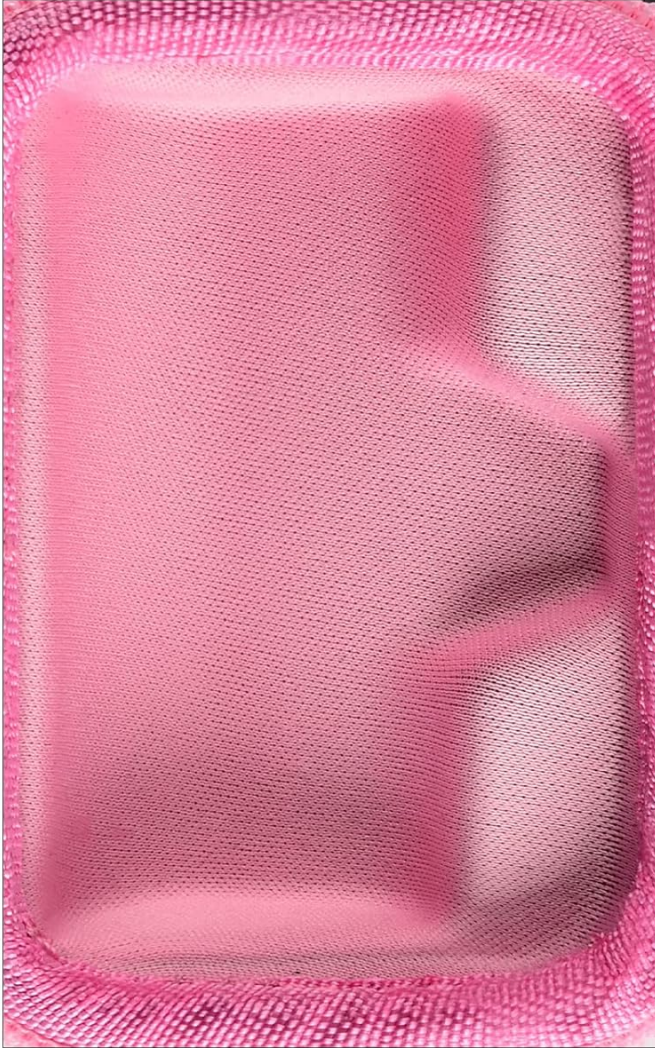

- **Compatibility:** Specifically designed for small portable charger power banks such as iWALK, JEJILL, Charmast, LanLuk, VEGER, Swyop, Feob, Taegila, and Kuulaa models.
- **Robust Protection:** Features a hard outer shell material to guard against scratches, wear, impacts, and dents, extending the lifespan of your charger.
- **Portable Design:** Lightweight and pocket-sized with a comfortable mountaineering buckle for easy carrying during travel, outdoor activities, or daily commutes.
- **Organized Storage:** Includes a precise internal groove to secure the power bank and an extra zipper mesh pocket for USB-C cables and other small accessories.

CASE ONLY

FITS FOR

Figure 2: Case compatibility and internal layout.

Reasonable Internal Design

Groove Design

Net Bag

Figure 3: Detailed view of the internal groove and mesh pocket.

Figure 4: Case construction details: zipper, hard shell, and carabiner.

3. SETUP

To set up your casmilee Portable Charger Power Bank Case:

1. Open the case using the smooth zipper.
2. Carefully place your compatible portable power bank into the designated groove in the lower compartment. Ensure it fits snugly to prevent movement.
3. Store any charging cables or small accessories in the mesh zipper pocket located in the upper lid.
4. Close the zipper completely to secure the contents.

Your browser does not support the video tag.

Video 1: Demonstration of placing a power bank and accessories into the case.

4. OPERATING INSTRUCTIONS

Using your casmilee case is straightforward:

- **Opening and Closing:** Use the smooth zipper to open and close the case. Ensure the zipper is fully closed to protect the contents.
- **Carrying:** Utilize the integrated mountaineering buckle to attach the case to your bag, belt loop, or other convenient locations for easy access and portability.
- **Accessing Contents:** Open the case to retrieve your power bank or charging cables as needed.