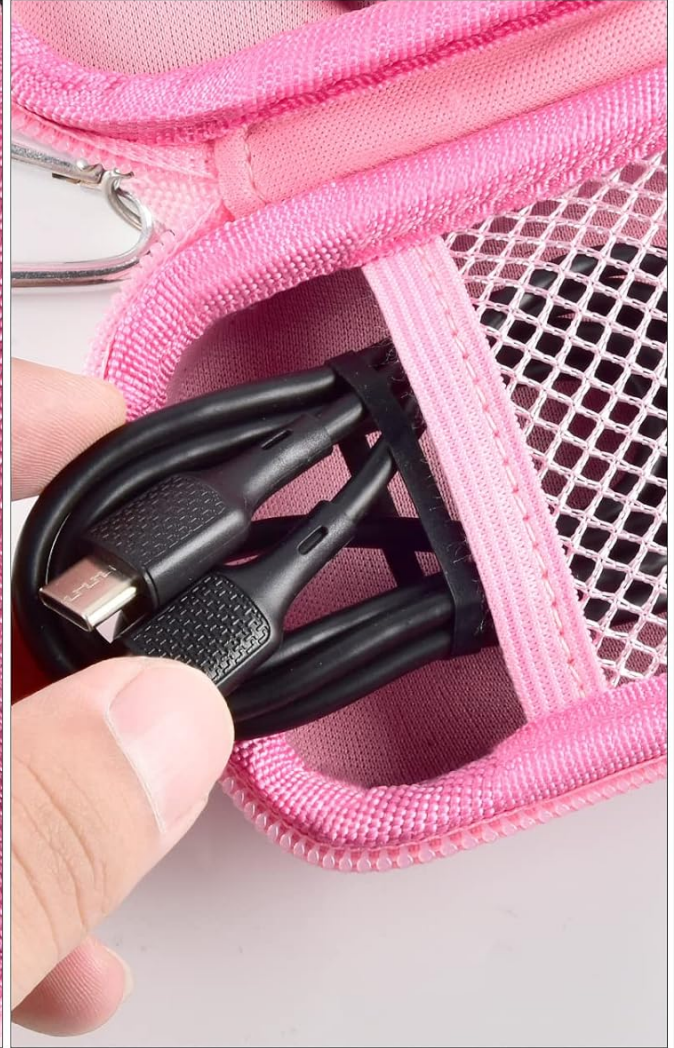

CASE ONLY

FITS FOR

Figure 2: Case compatibility and internal layout.

Reasonable Internal Design

Groove Design

Net Bag

Figure 3: Detailed view of the internal groove and mesh pocket.

Figure 4: Case construction details: zipper, hard shell, and carabiner.