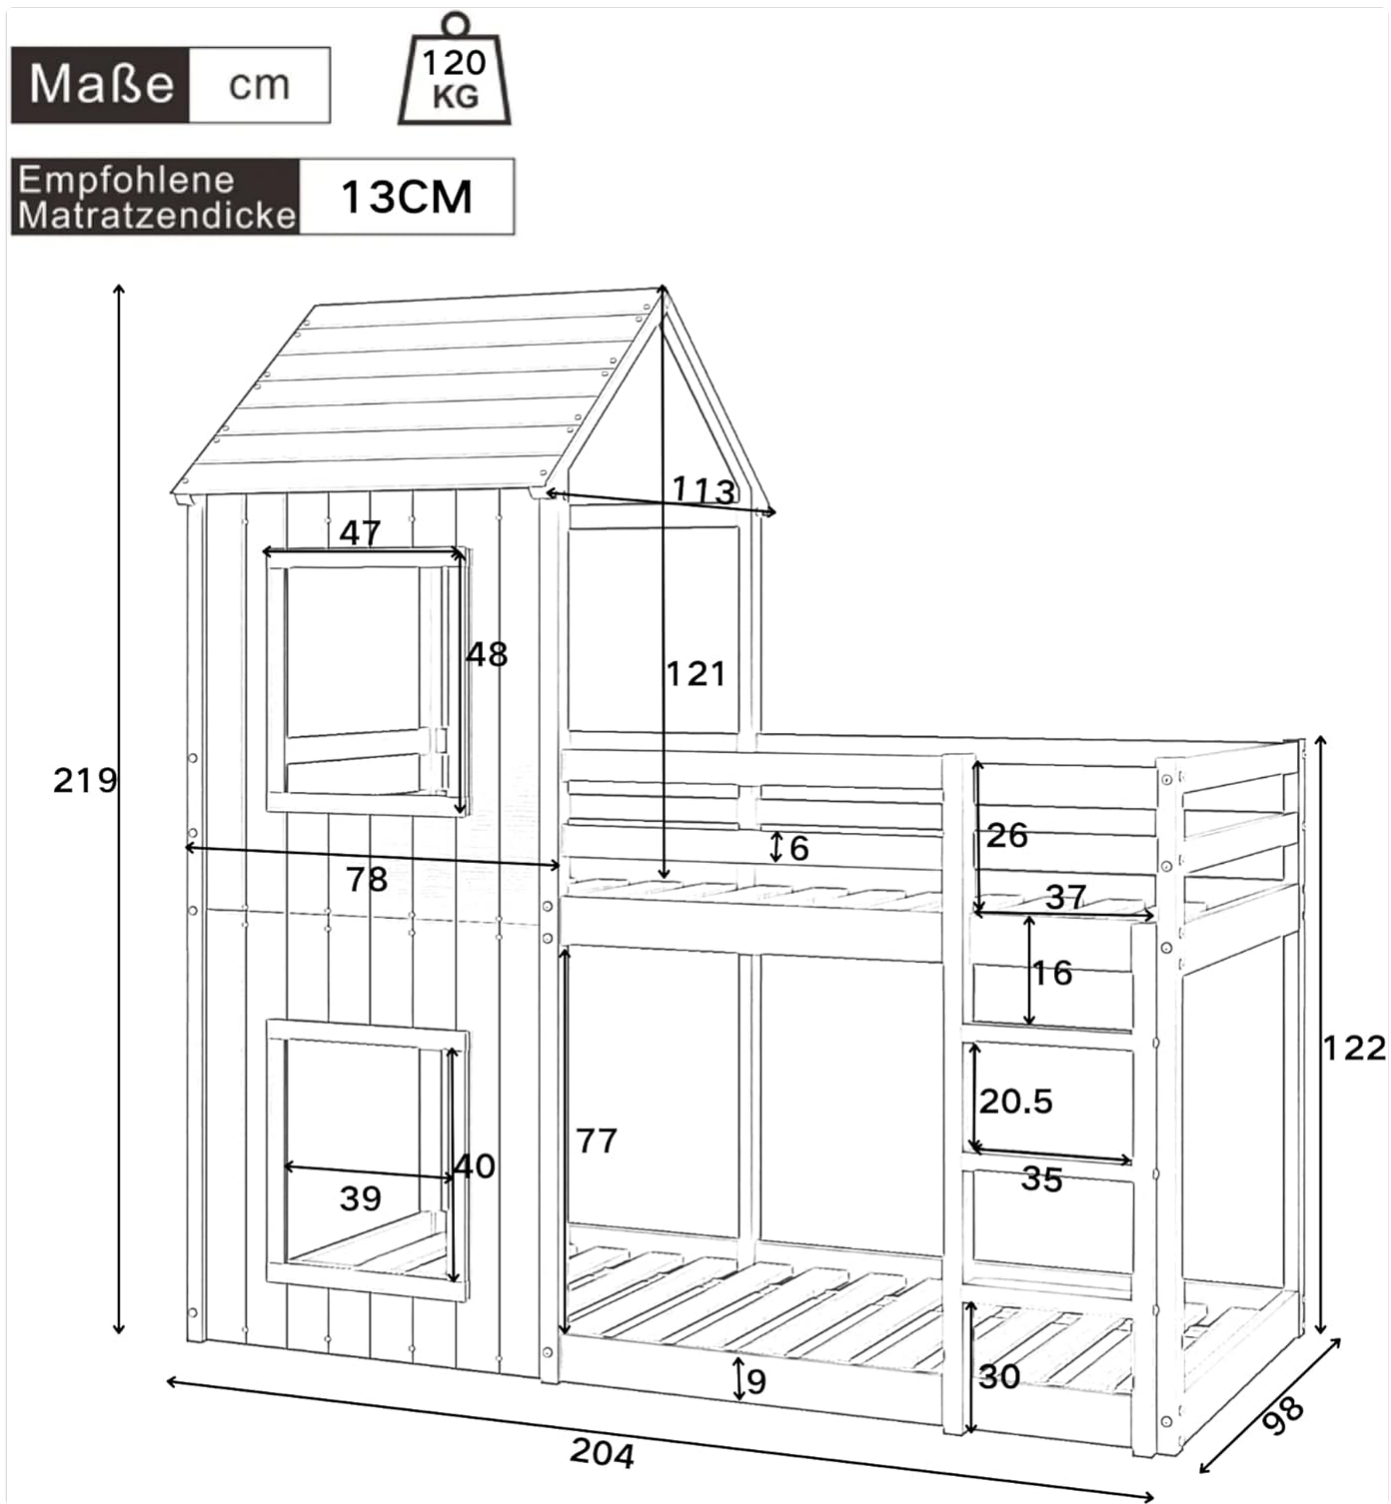

[Manuals.plus](#) /

> [Moimhear](#) /

> Moimhear Bunk Bed Playhouse for Child, 90 x 200 cm, with Ladder and Canopy, White - Instruction Manual

Moimhear 29180708

Moimhear Bunk Bed Playhouse Instruction Manual

SPECIFICATIONS

Feature	Detail
Brand	Moimhear
Model Number	29180708
Color	White
Material	Pine Wood
Overall Dimensions (L x W x H)	216 x 98 x 209 cm (approx. 85 x 38.6 x 82.3 inches)
Product Weight	49 kg (approx. 108 lbs)
Compatible Mattress Size	200 x 90 cm (approx. 78.7 x 35.4 inches)
Maximum Load Capacity	100 kg (approx. 220 lbs)
Recommended Mattress Thickness	Maximum 15 cm (approx. 5.9 inches)

Figure 5: Technical diagram showing detailed dimensions of the Moimhear Bunk Bed Playhouse in centimeters, including height, length, width, and ladder step measurements.

WARRANTY AND SUPPORT

Information regarding warranty coverage and customer support for Moimhear products is typically provided with your purchase documentation or can be found on the manufacturer's official website. Please refer to the packaging or included leaflets for specific details.