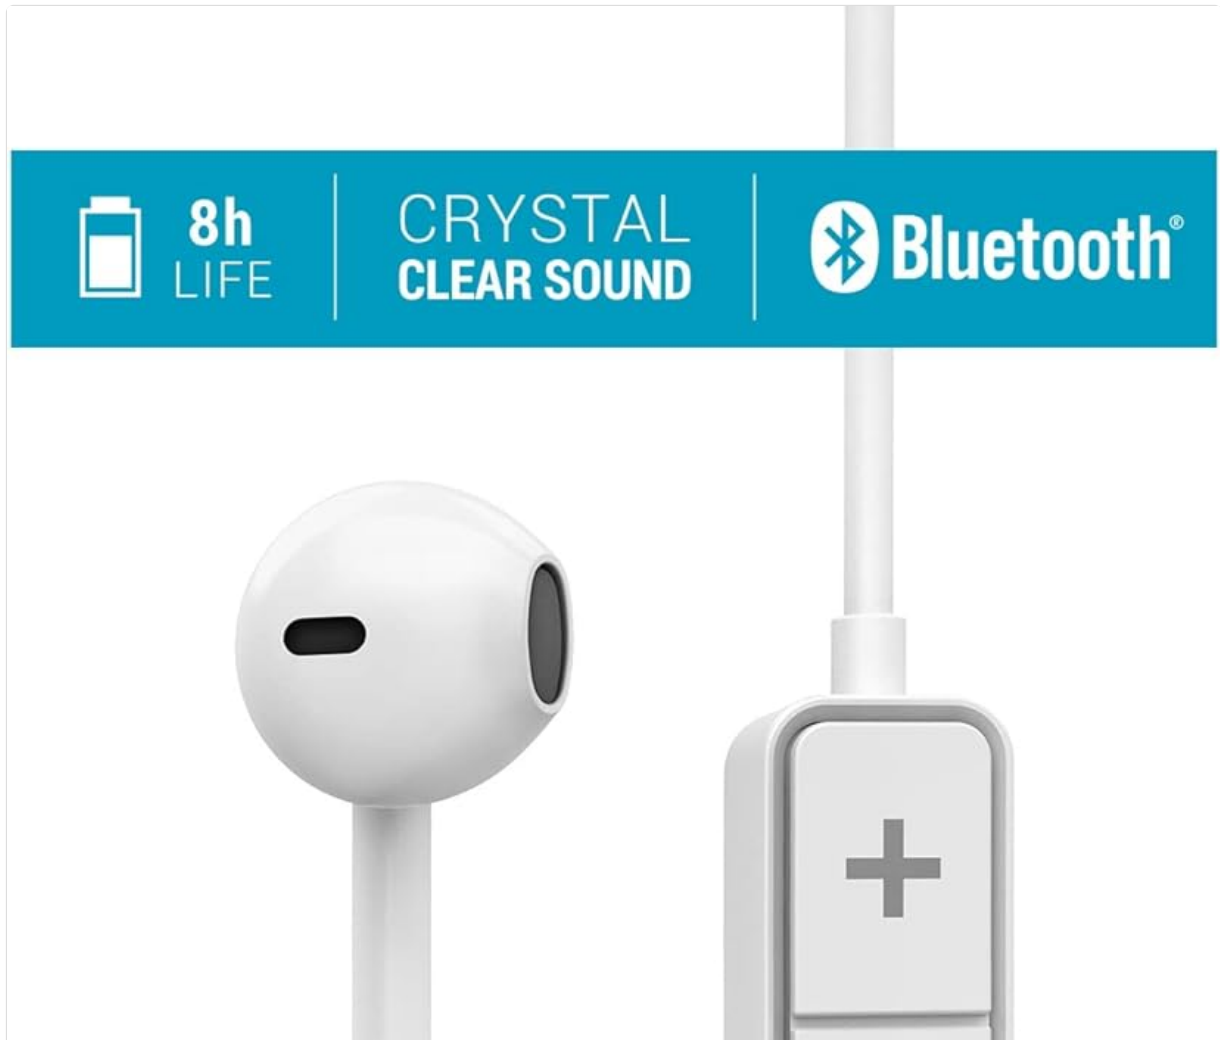

Image 1.1: Energy Sistem Style 1 Bluetooth Earbuds highlighting key features like 8-hour battery life, Crystal Clear Sound, and Bluetooth connectivity.