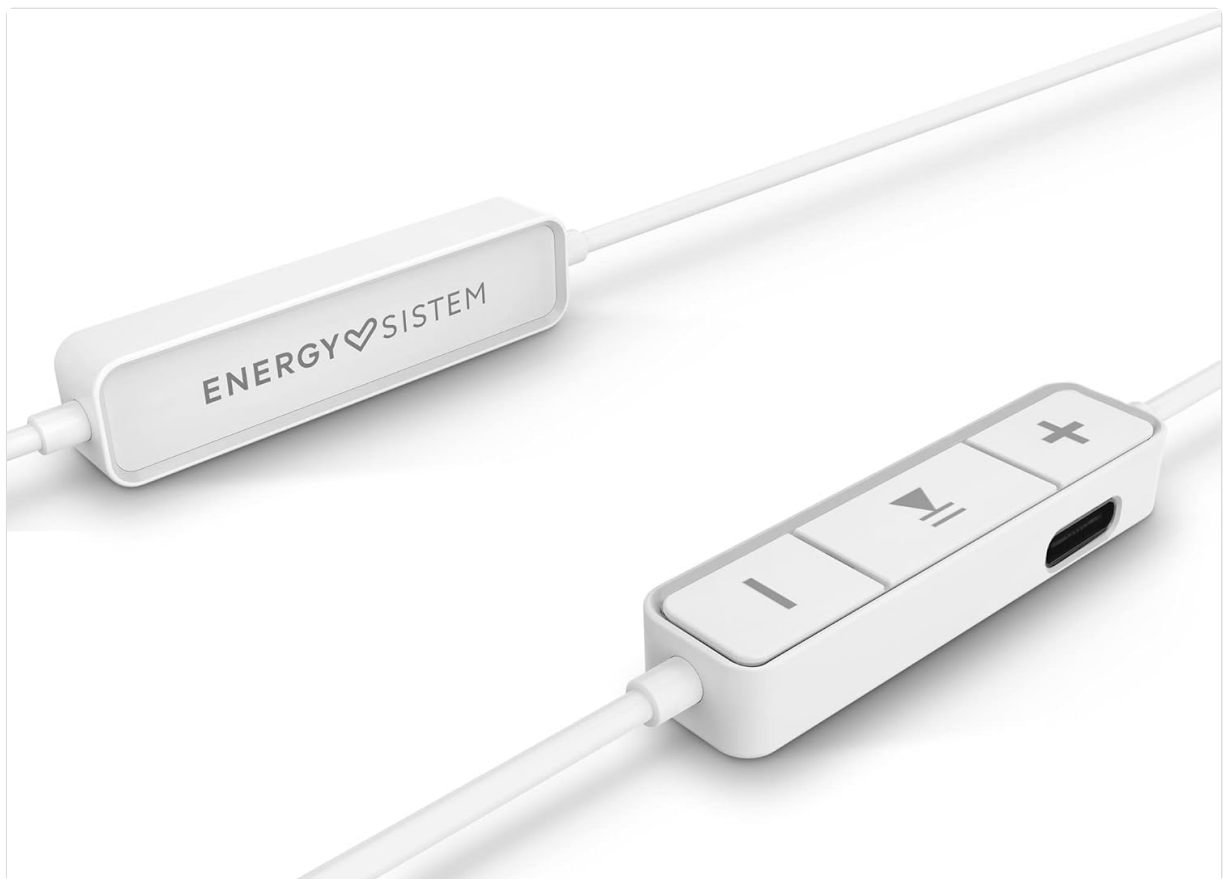

1. Locate the USB Type-C charging port on the inline control unit.
2. Connect the provided Type-C cable to the charging port on the earbuds.
3. Connect the other end of the cable to a compatible USB power source (e.g., computer USB port, wall adapter).
4. The indicator light will show the charging status. Once fully charged, the light will change or turn off.

Image 3.1: Detail of the inline control unit, highlighting the USB Type-C charging port.