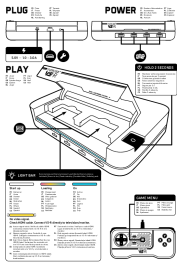

[Evercade VS-R Console: Setup, Features, and Safety Information](#)

Official guide to setting up and using the Evercade VS-R retro gaming console, including technical specifications, safety warnings, and recycling information.