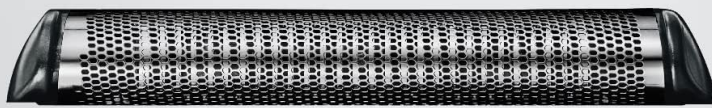

### Shaving Techniques

- The ES-LT2B features a high-speed linear motor with approximately 13,000 strokes/minute, ensuring

powerful and quick shaving even for dense beards.

- The 3-blade system, including 34° sharp angled nano-edge inner blades, is designed for a deep and close shave.
- The shaver automatically controls power based on beard density, using high-precision sensing technology (216 times/second) for optimal performance and skin comfort.

## 高速リニアモーター駆動

内刃を高速駆動させ、  
とらえたヒゲを逃さず剃りきる。

○写真のモデルは  
ES-LT4P-Rです。

○写真はイメージです。

Image: Diagram illustrating the high-speed linear motor driving the inner blades for efficient cutting.

# 3枚刃システム

ラムダッシュこだわりの  
「システム刃」で  
濃いヒゲもしっかり深剃り。

深剃り刃

トリマー刃

深剃り刃

○写真はイメージです。

*Image: Close-up of the 3-blade system, showing the deep shaving foil and trimmer blade for thorough hair removal.*