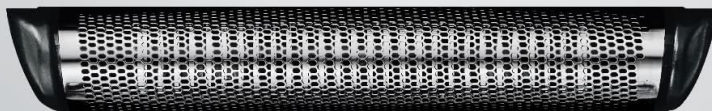

### Shaving Techniques

- The ES-LT2B features a high-speed linear motor with approximately 13,000 strokes/minute, ensuring

powerful and quick shaving even for dense beards.

- The 3-blade system, including 34° sharp angled nano-edge inner blades, is designed for a deep and close shave.
- The shaver automatically controls power based on beard density, using high-precision sensing technology (216 times/second) for optimal performance and skin comfort.

# 3枚刃システム

ラムダッシュこだわりの  
「システム刃」で  
濃いヒゲもしっかり深剃り。

深剃り刃

トリマー刃

深剃り刃

○写真はイメージです。

*Image: Close-up of the 3-blade system, showing the deep shaving foil and trimmer blade for thorough hair removal.*