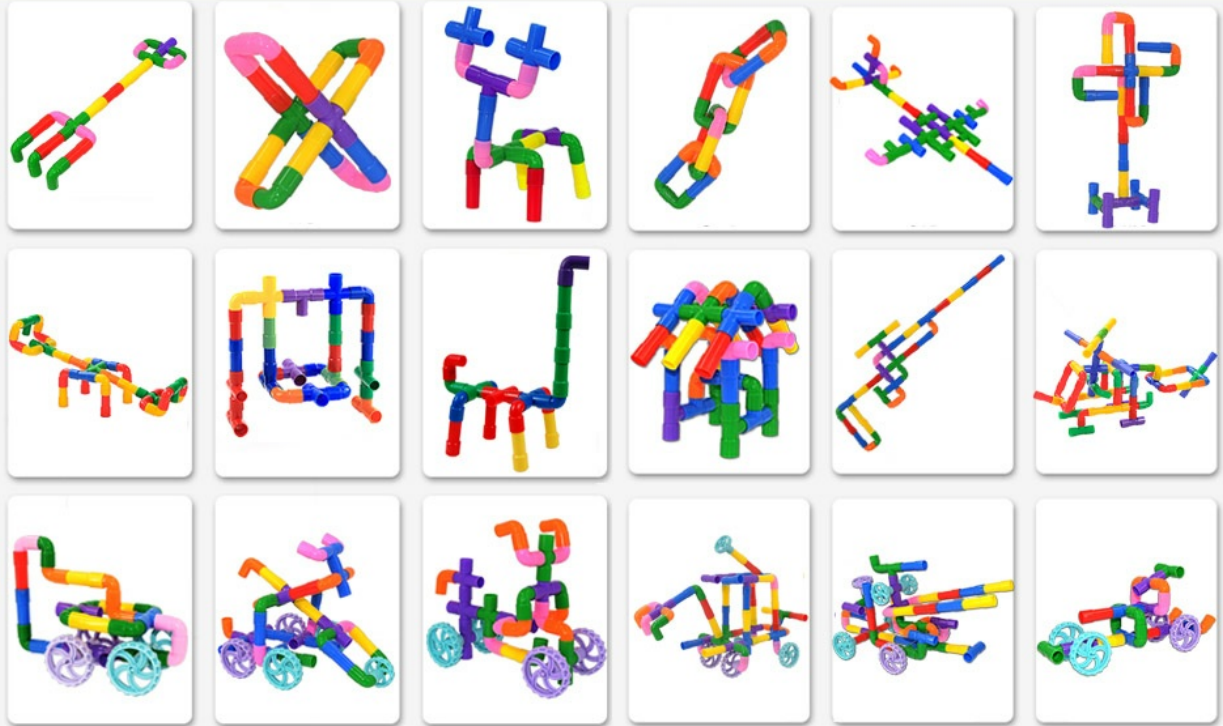

4. CREATIVE PLAY & USAGE

The FUBAODA Pipe Tube Toys offer endless possibilities for creative play. Children can build a wide array of objects, from simple geometric shapes to complex structures and vehicles. The set encourages open-ended play, allowing children to develop their own designs or follow examples from the included booklet.

Free kid's imagination to create anything they want

Gallery of various creative models that can be built using the FUBAODA Pipe Tube Toys, demonstrating imaginative possibilities.