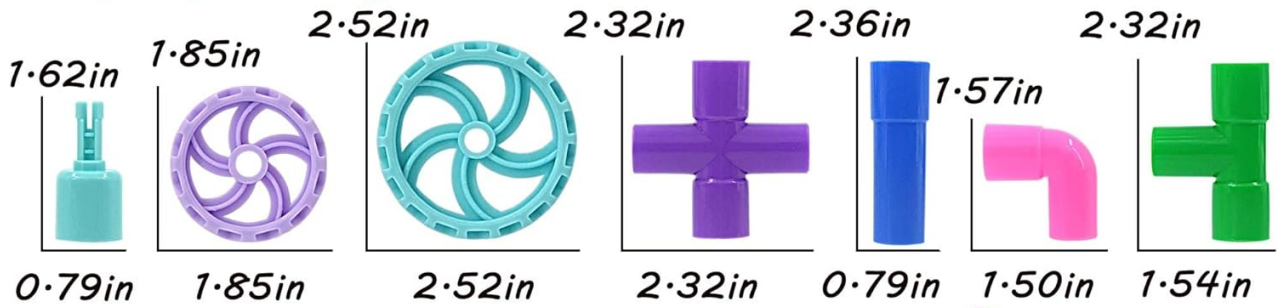

Wheel & Axle