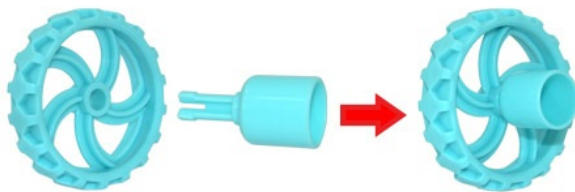

Assembled Easily, Color Enlightenment

Wheel & Axle

Male & Female

PVC Storage Bag
Easy To Storage

Model Booklet With Step
Easy To Learn

Detailed view of FUBAODA Pipe Tube Toy components, showing dimensions of pipes, wheels, and connectors, along with assembly examples for wheels and male/female joints. Also includes the storage bag and model booklet.

96 PCS

STEM Learning Toy 96 PCS Building Blocks
Pipe Tube Sensory Toys, Creative Toy Set
with Wheels Baseplate, Educational
Preschool Learning Toys

9 Colors

Different shapes and colorful pipe parts help your young learner learn their colors.

Assembled Easily

Easily build rectangles or other geometric shapes, enhance hand-eye, spatial thinking and imagination.

Wheel & Axle

Male & Female

Overview of FUBAODA Pipe Tube Toy set, highlighting 96 pieces, 9 colors, and ease of assembly. Shows examples of wheel and axle connection and male and female pipe connections.