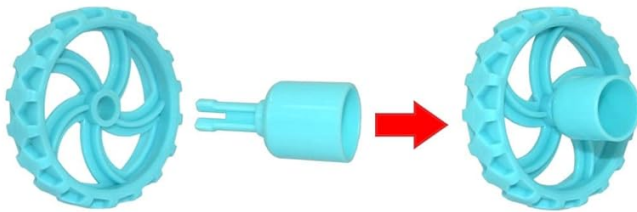

Wheel & Axle