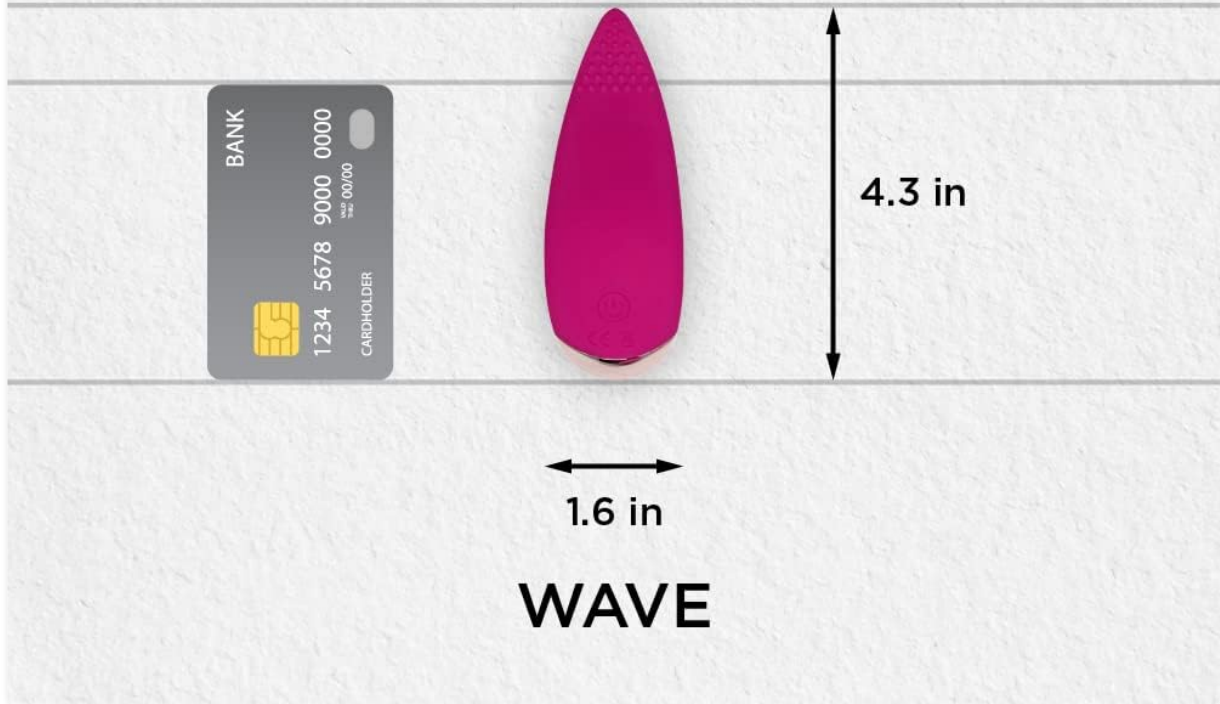

## SIZE COMPARISON

Figure 2: A size comparison image showing the compact dimensions of the SKYN Wave Personal Massager (4.3 inches in length, 1.6 inches in width) relative to a standard credit card.