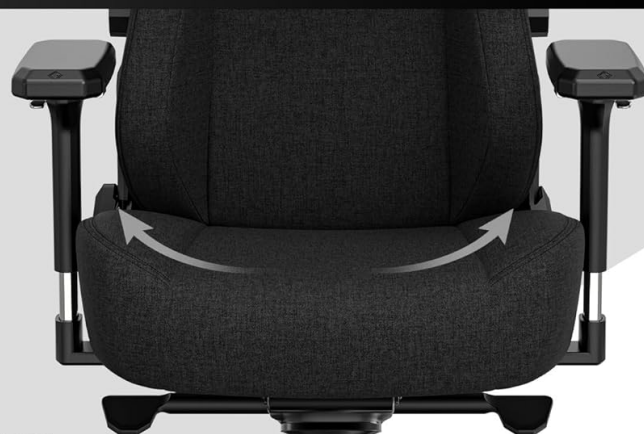

ERGONOMIC DESIGN

MAXIMUM COMFORT

THE KAISER 3 HAS BEEN DESIGNED ERGONOMICALLY TO SUPPORT THE BODY. ALLOWING YOU TO SIT FOR LONG PERIODS FATIGUE FREE!

90°