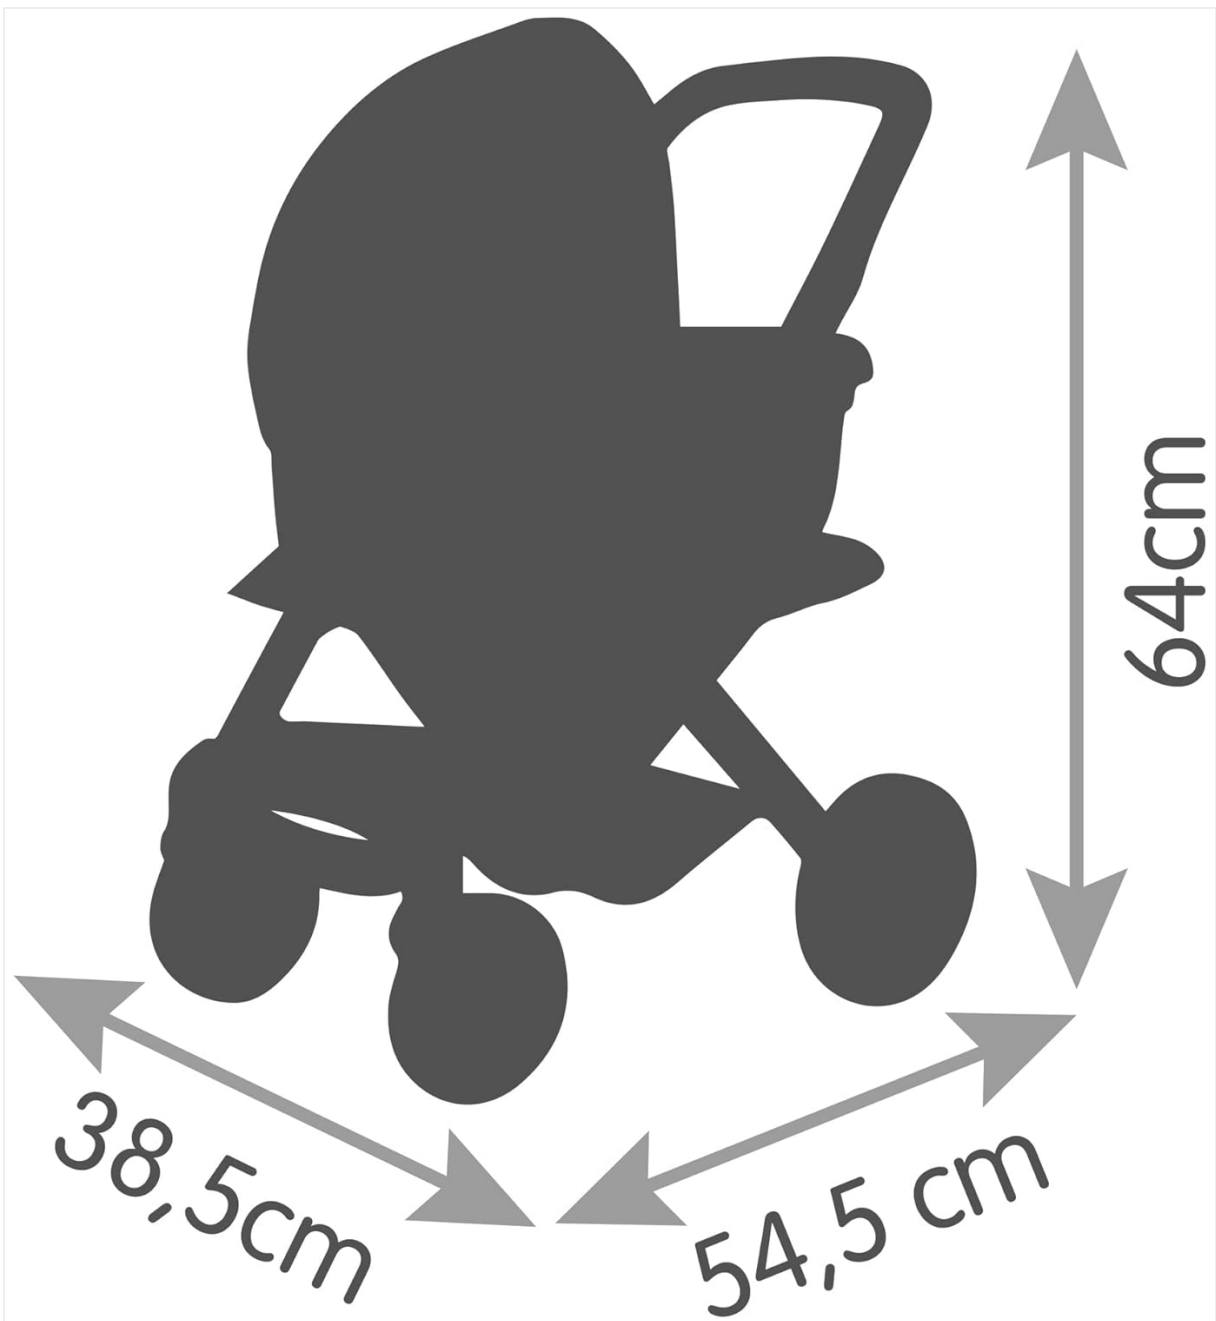

## 8. SPECIFICATIONS

---

<b>Brand</b>	Smoby
<b>Model Number</b>	253120
<b>Recommended Age</b>	From 3 years old (36 months minimum)
<b>Maximum Doll Size</b>	42 cm
<b>Material Type</b>	Plastic, Metal (Frame)
<b>Color</b>	Sage Green
<b>Item Dimensions (L x W x H)</b>	54.5 x 38.5 x 64 cm (21.46 x 15.16 x 25.2 inches)
<b>Item Weight</b>	2.84 Kilograms
<b>Wheel Type</b>	Swivel, Multi-directional
<b>Assembly Required</b>	Yes
<b>Educational Objective</b>	Promotes imagination and motor skills

Image 5: A diagram illustrating the key dimensions of the doll pram, including its length, width, and height.