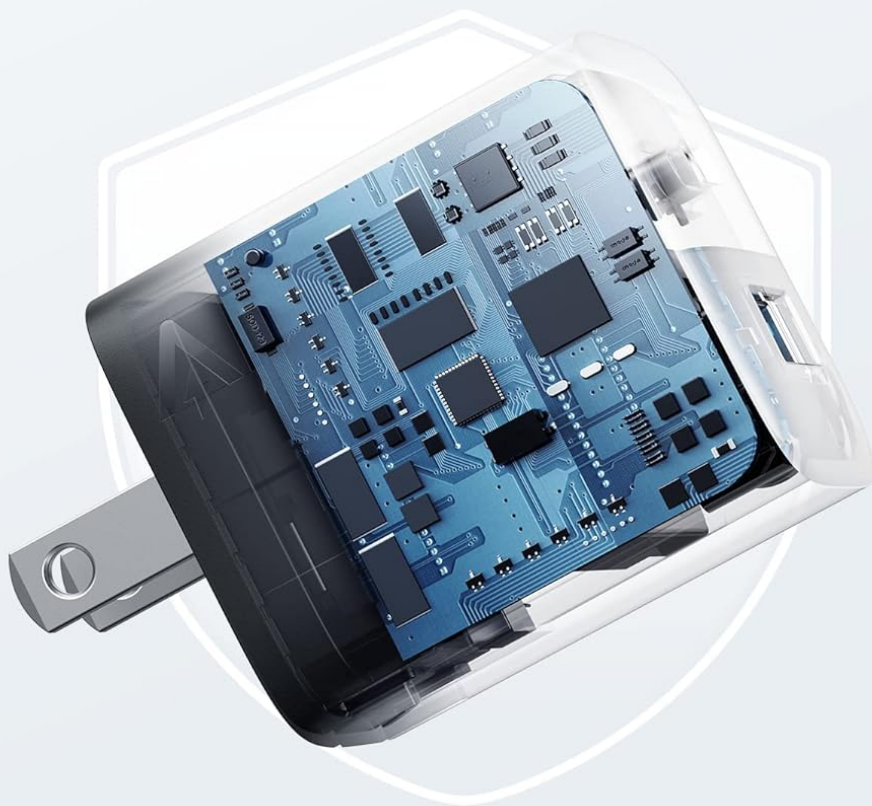

ActiveShield

Monitors Temperature

570,000

Times Per Night

Equipped with ActiveShield technology, the charger continuously monitors temperature to protect your devices from overheating.

General Safety Precautions:

- Do not expose the charger to liquids, moisture, or extreme temperatures.
- Avoid dropping or subjecting the charger to strong impacts.
- Do not attempt to disassemble, repair, or modify the charger.
- Keep out of reach of children.
- Ensure proper ventilation when charging.

6. TROUBLESHOOTING