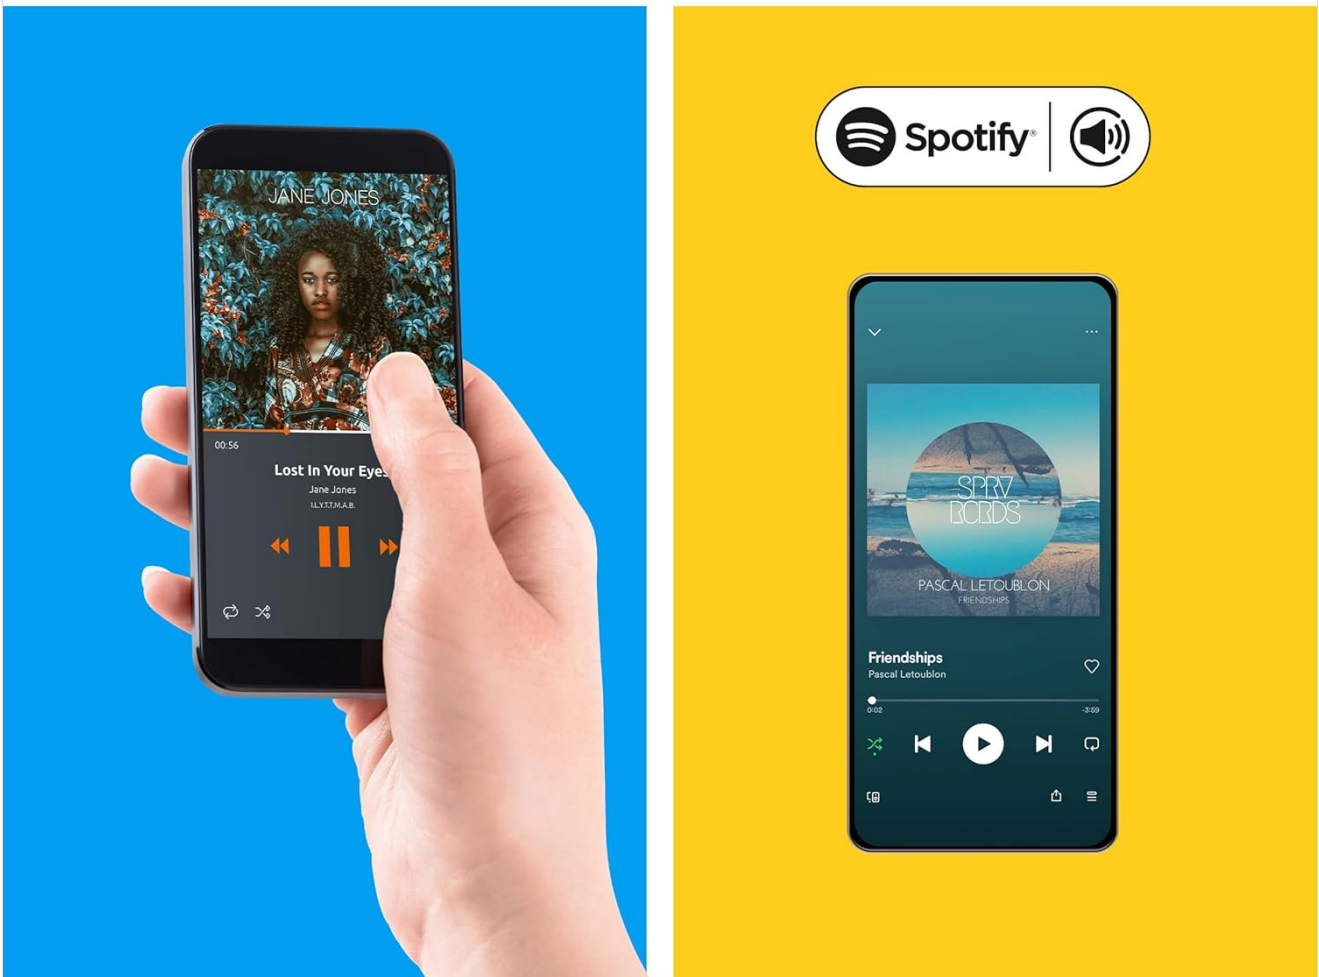

Drahtloser Musikgenuss

Mit Bluetooth Audiostreaming
und Spotify Connect

Enjoy wireless music through Bluetooth audio streaming and Spotify Connect, controlled from your smartphone.

5. Spotify Connect

Ensure your DIGITRADIO 602 is connected to the same Wi-Fi network as your smartphone or tablet running the Spotify app. Open the Spotify app, play a song, and select the DIGITRADIO 602 as the playback device from the 'Devices Available' menu.

6. USB Playback and Charging

Insert a USB storage device containing MP3 files into the USB port on the front panel. Select USB mode to browse and play your music. The USB port also functions as a charging port for mobile devices (5V/1.0A).