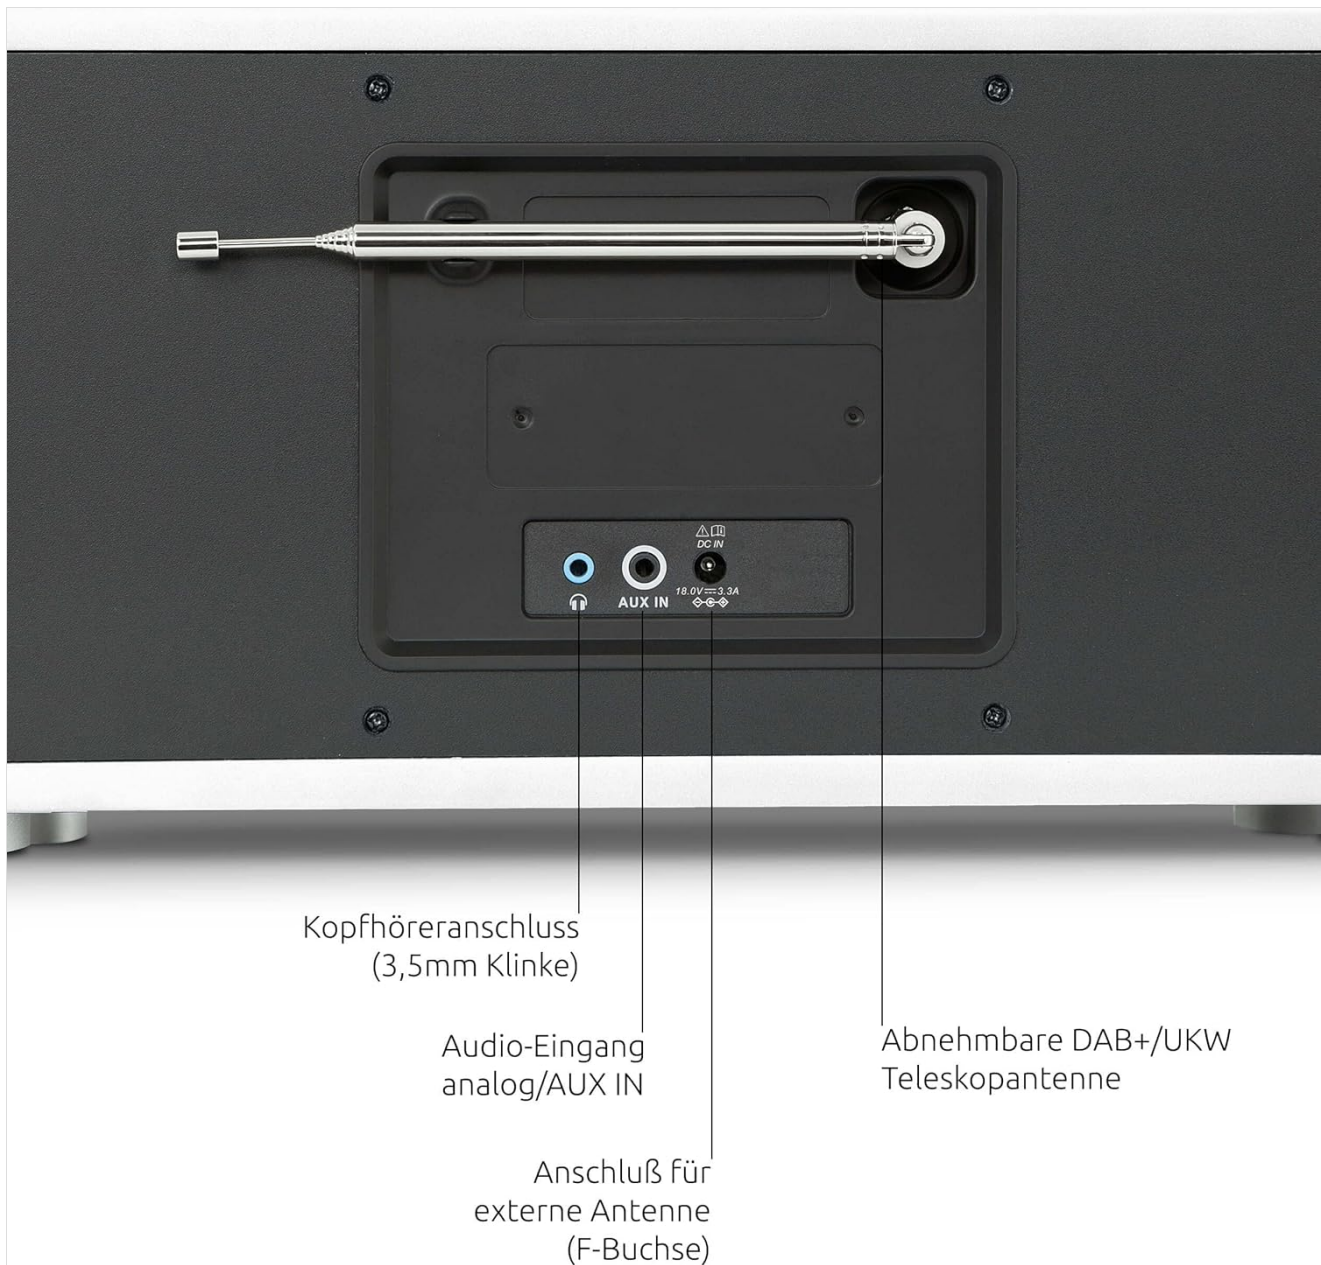

## INTRODUCTION

---

The TechniSat DIGITRADIO 602 is a versatile music system designed for comprehensive audio entertainment. It features DAB+ digital radio, FM radio, and access to over 40,000 Internet radio stations via integrated Wi-Fi. The system includes a CD player, Bluetooth audio streaming, Spotify Connect, and a USB port for MP3 playback and device charging. For enhanced convenience, it offers wireless charging for compatible smartphones and can be controlled via dedicated mobile applications. The audio output is delivered through two 20-watt speakers and an integrated 30-watt subwoofer, providing a powerful and nuanced sound experience.

### 2. Connecting Power

Connect the provided power adapter to the DC IN port on the rear of the unit. Plug the other end into a suitable wall outlet. The unit will power on or enter standby mode.

### 3. Connecting Antenna

Attach the detachable DAB+/FM telescopic antenna to the F-socket on the rear panel. Extend the antenna fully for optimal reception of DAB+ and FM radio signals. For external antenna connection, use the dedicated F-socket.

Rear view of the DIGITRADIO 602, highlighting the headphone jack (3.5mm), analog audio input (AUX IN), connection for external antenna (F-socket), and the detachable DAB+/FM telescopic antenna.