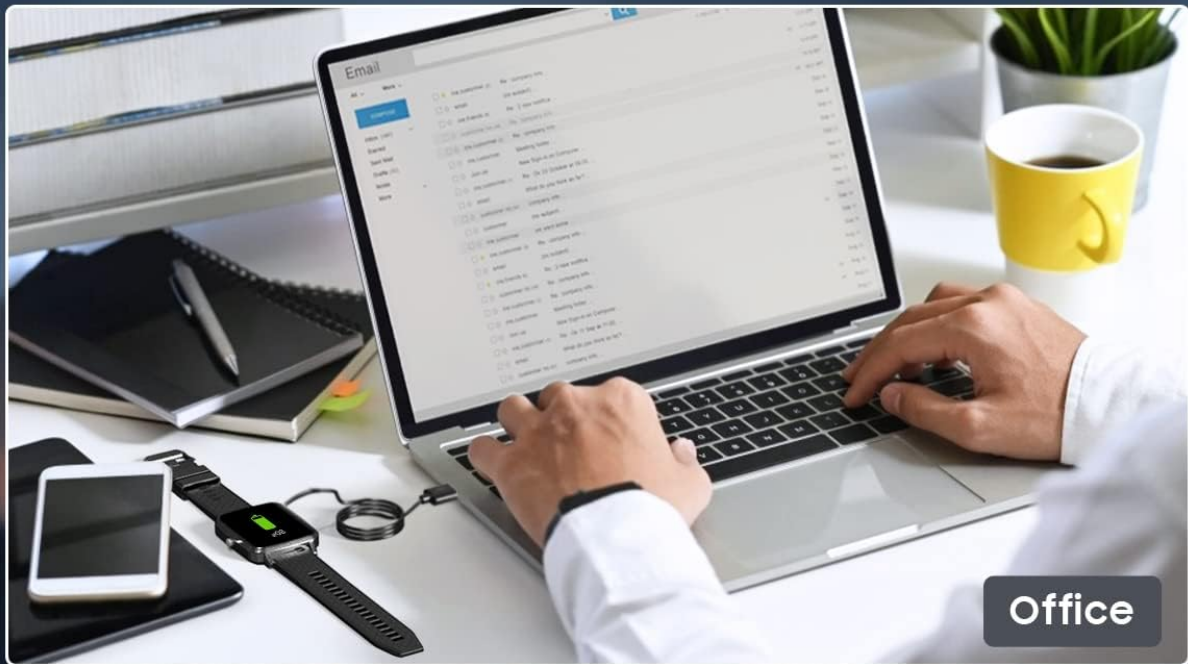

Perfect for Carrying

Image: The portable design of the charging cable for use in travel, car, and office environments.

10. WARRANTY AND SUPPORT

For warranty information or customer support, please refer to the product packaging or contact TiMOVO customer service directly through the retailer where the product was purchased. Please have your model number (TiMOVO-MagneticUSB-100cm-001) and purchase details ready.