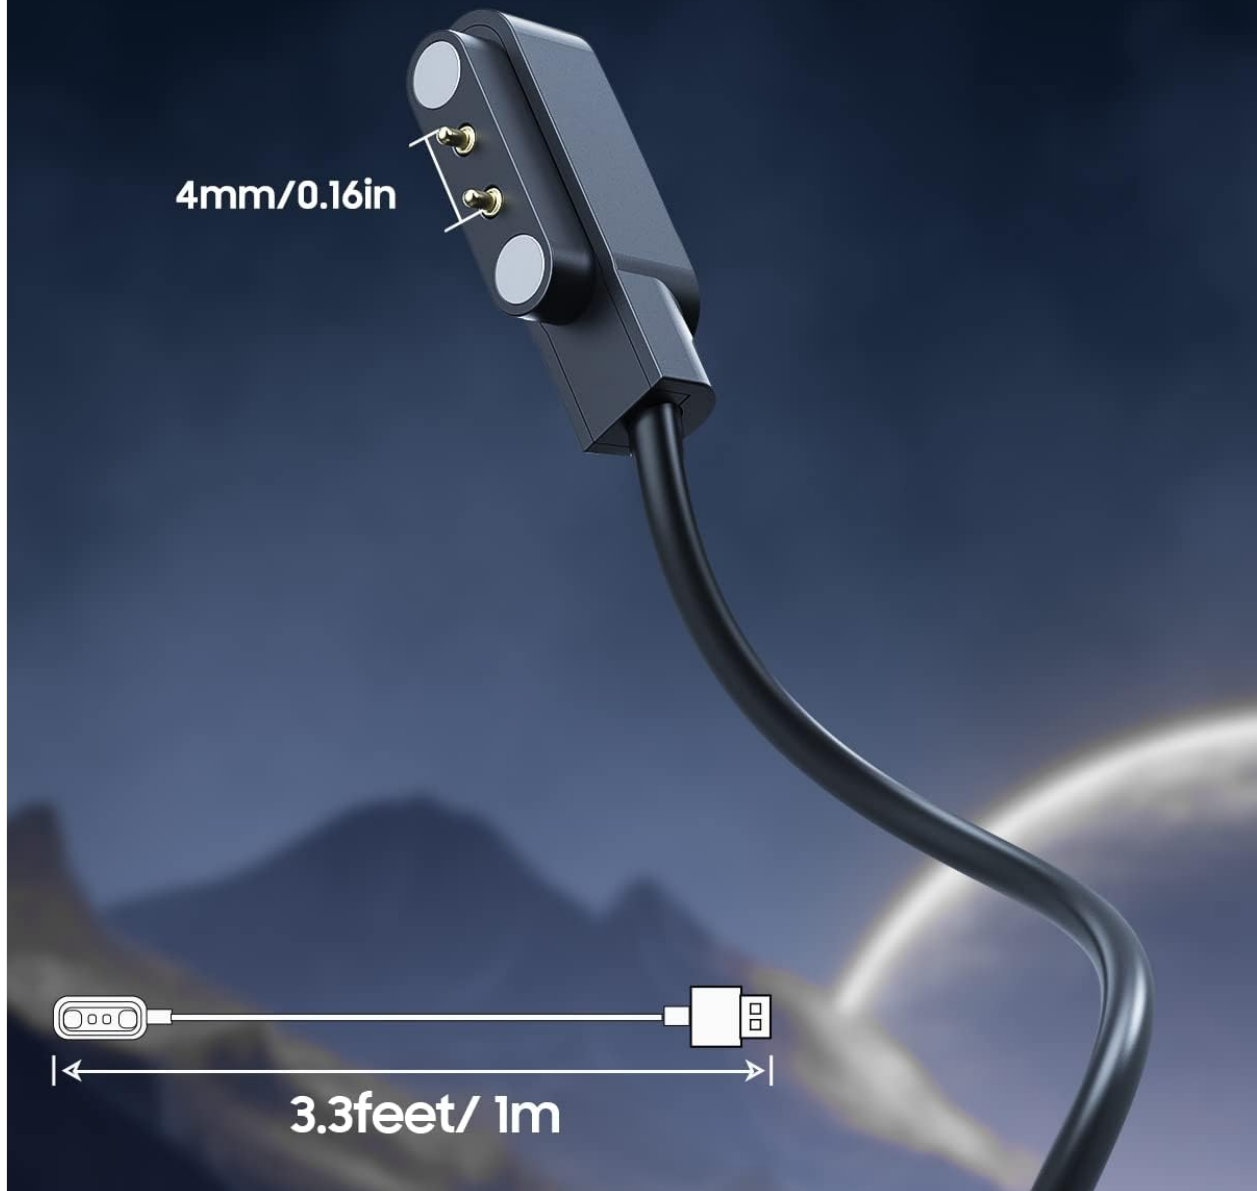

Sturdy and Durable ABS Material Long Service Lifespan

Measure the distance between 2 pins is 4mm/0.16in

Image: Detailed view of the charging cable's dimensions and pin spacing.

8. SAFETY FEATURES

The TiMOVO Magnetic USB Charging Cable incorporates multiple safety features to protect your smartwatch and the charging environment:

- **Voltage Regulator:** Built-in to prevent over-voltage damage.
- **Short-Circuit Protection:** Safeguards against electrical shorts.
- **Overload Protection:** Protects against excessive current flow.
- **Low Operating Temperature:** Ensures stable and safe charging.