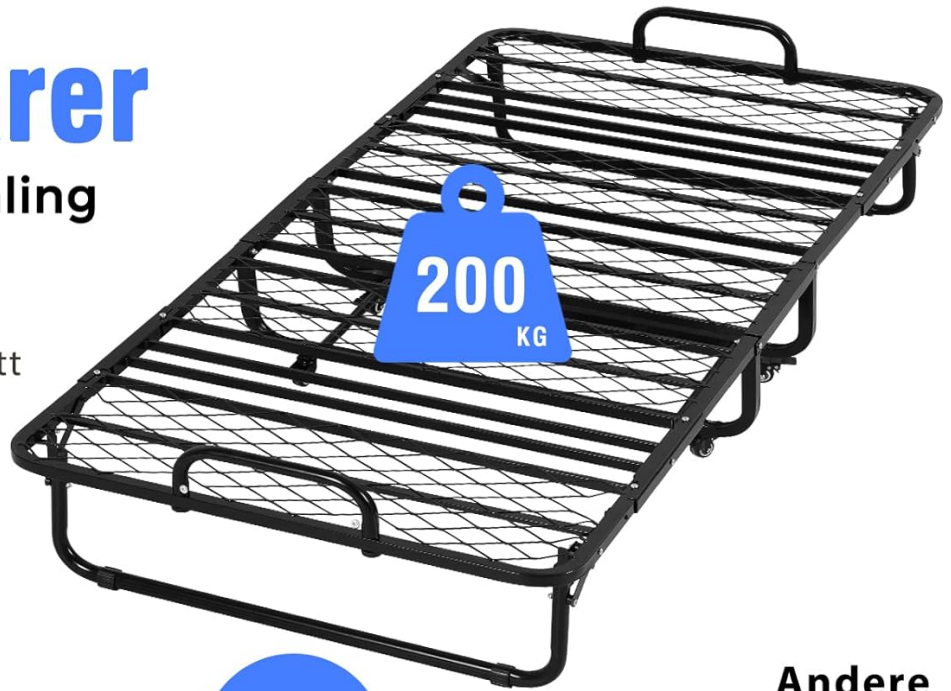

## Produktabmessungen

Image: A diagram illustrating the key dimensions of the DICTAC folding bed in both its unfolded and folded states.

# Haltbarer

Als Der Frühling

Klappbar Metallbett  
belastbar **200KG**

Unsere

VS

Andere

Image: An illustration emphasizing the robust metal frame and its capacity to support up to 200 kg.