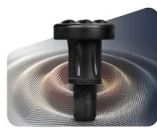

Flat Head

Delivers deep muscular impact. Suitable for glutes, quads, and arms.