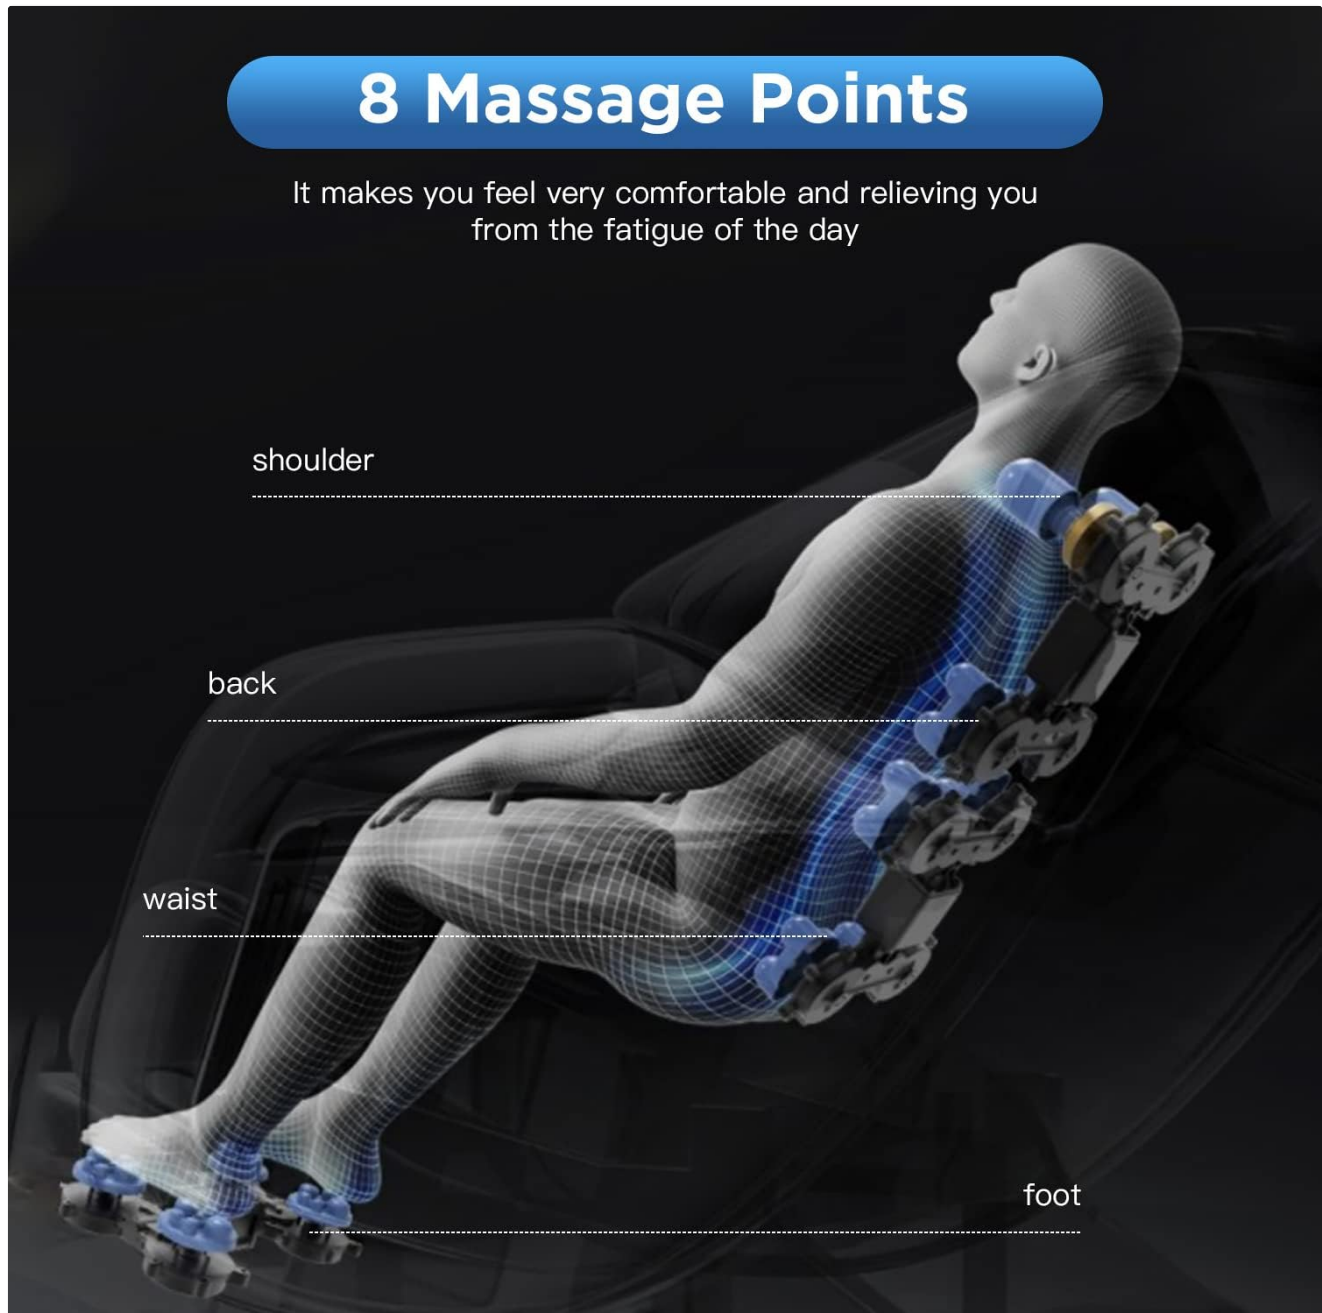

### 1. Control Panel

The massage chair features an easy-to-use control panel with a large screen. This screen displays the current massage program and settings, allowing for clear monitoring and adjustment during your massage session.

## 2. Zero-Gravity Function

Activate the one-button zero-gravity feature to recline the chair to a position where your feet are elevated above your heart. This posture minimizes gravitational stress on your spine and promotes blood circulation, providing a feeling of weightlessness.

### Wormwood Back Hot Compress Massage

Heating pads located in the lumbar area provide heat therapy, complemented by wormwood. This feature is ideal for relieving occasional strains and chronic pain, increasing blood circulation, and loosening tense muscles.