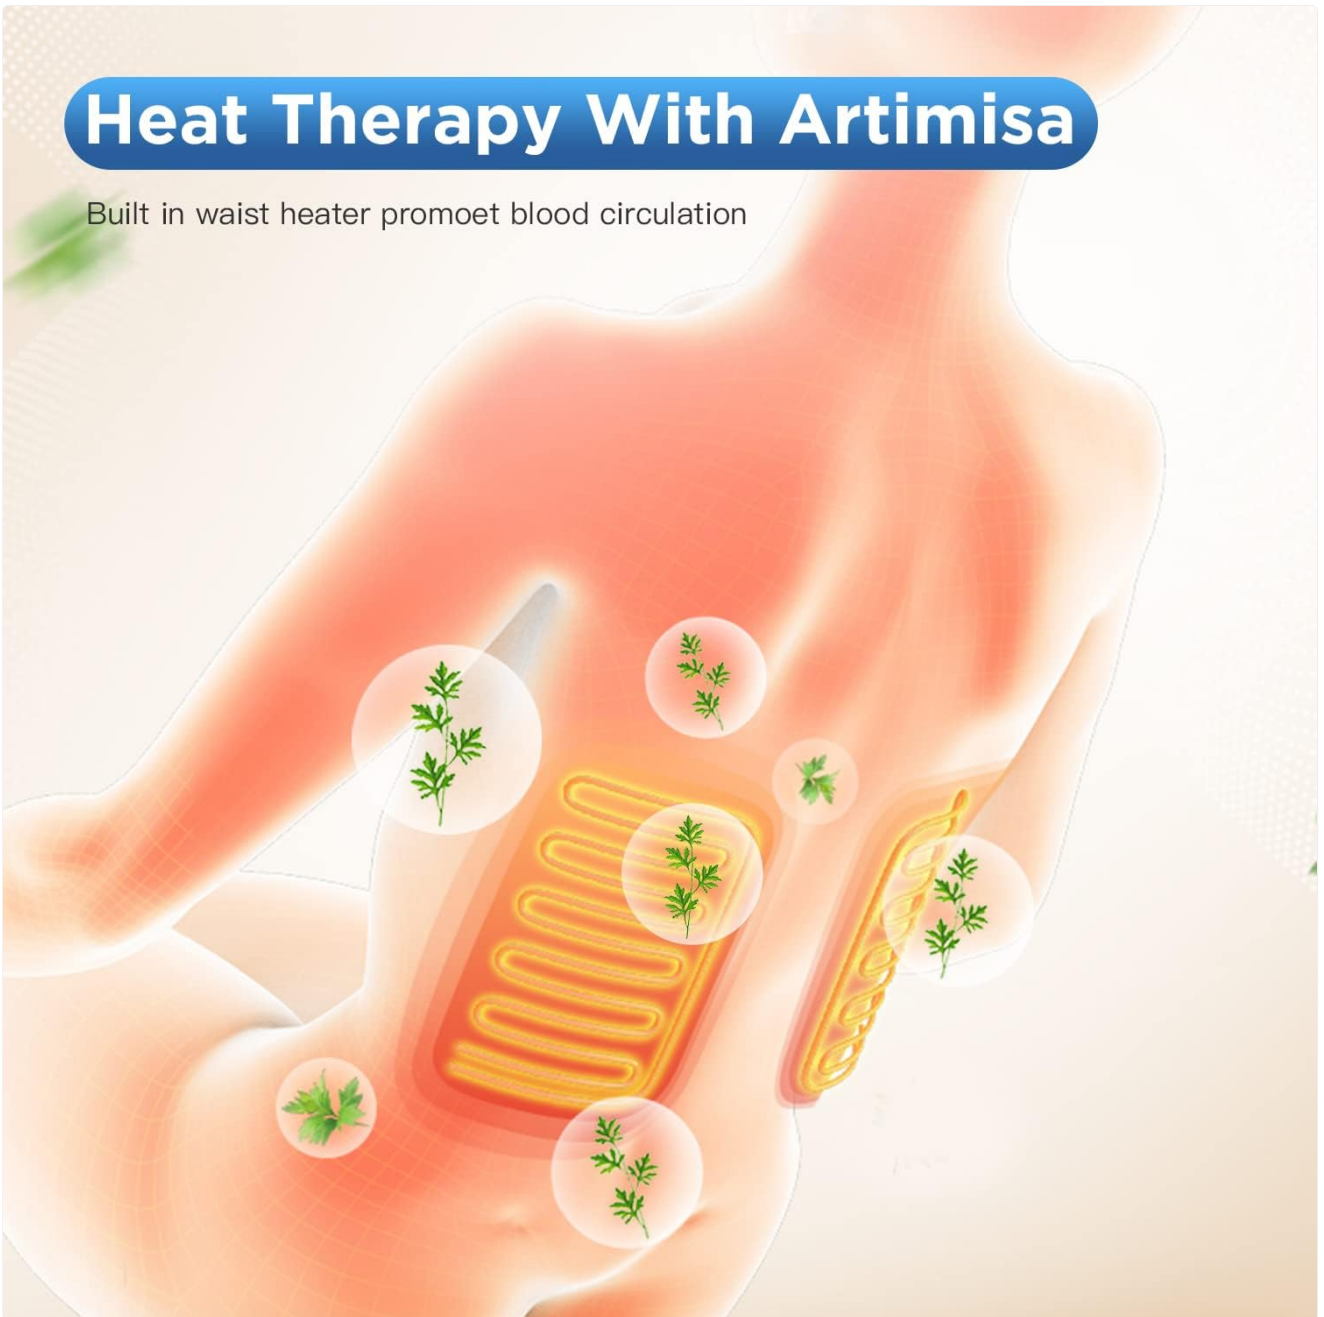

### 3. Massage Modes and Techniques

The chair offers 5 preset automatic programs: Knead, Massage, Strong, Stretch, and Sleep. It targets 8 key massage points including shoulder, back, waist, and foot. The extendable footrest can be adjusted from 0-16cm to accommodate various user heights.

# Heat Therapy With Artimisa

Built in waist heater promote blood circulation

Figure 4: Massage Mode Selection. This image displays the various preset massage programs available on the chair, each represented by an icon.

# Full body air massage

Airbag massage you need it most

- ① Shoulder
- ② Arm
- ③ Buttocks
- ④ Leg
- ⑤ Foot

Figure 5: 8 Massage Points. This diagram illustrates the key areas of the body targeted by the massage rollers, including the shoulders, back, waist, and feet.