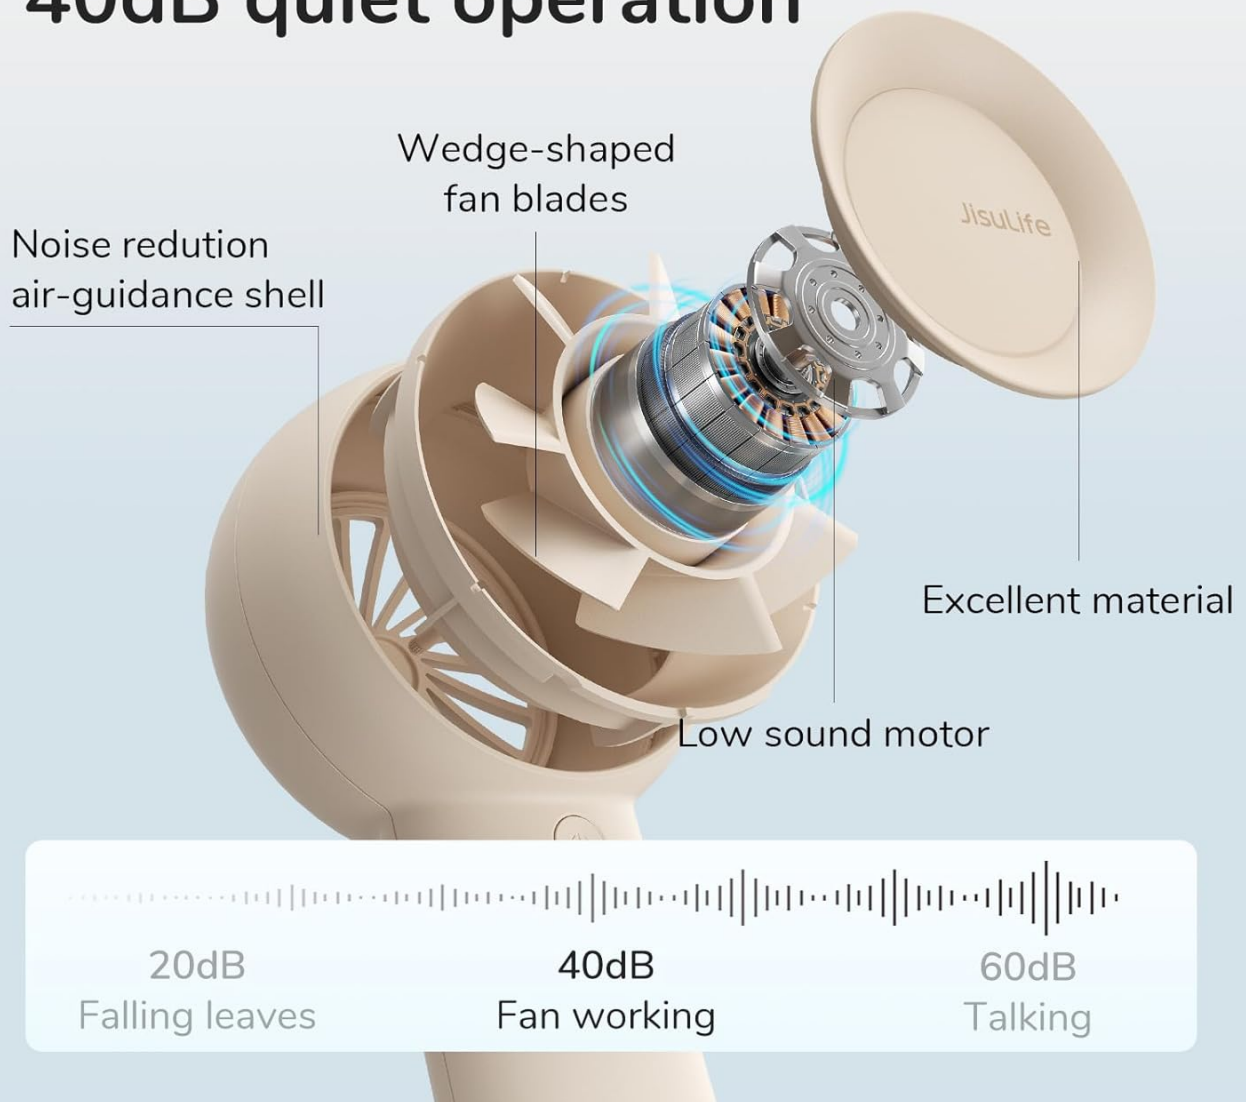

## 2. PRODUCT FEATURES

- **Patented Turbocharged Airflow:** Features Air Turbo and Air Jet vortex technologies for accelerated and compressed airflow, providing stronger, more natural wind.
- **5 Gear Turbo Wind:** Offers five adjustable wind speeds for potent cooling, from low-speed (3300r/m) to high-speed (6100r/m).
- **Extended Cooling Time:** Equipped with a 4000mAh rechargeable battery, providing 3-16 hours of operation depending on the speed setting.
- **Powerful & Energy-efficient:** High-performance motor and optimized air duct deliver strong wind (4.8 m/s) with minimal noise (40 dB).
- **Versatile Design:** Can be used as a handheld personal fan or a stable small desk fan with its anti-slip mat. Includes a lanyard for portability.

# Air Turbo™ air-guidance system

Bring greater wind power

Image: Diagram explaining the Air Turbo air-guidance system, detailing the air inlet pressure cavity, air outlet pressure cavity, and 7 wedge-shaped fan blades that contribute to stronger wind power.

# Built-in noise reduction 40dB quiet operation

Image: An exploded view diagram showing the internal components responsible for built-in noise reduction, including wedge-shaped fan blades, noise reduction air-guidance shell, excellent material, and a low sound motor, resulting in 40dB quiet operation.