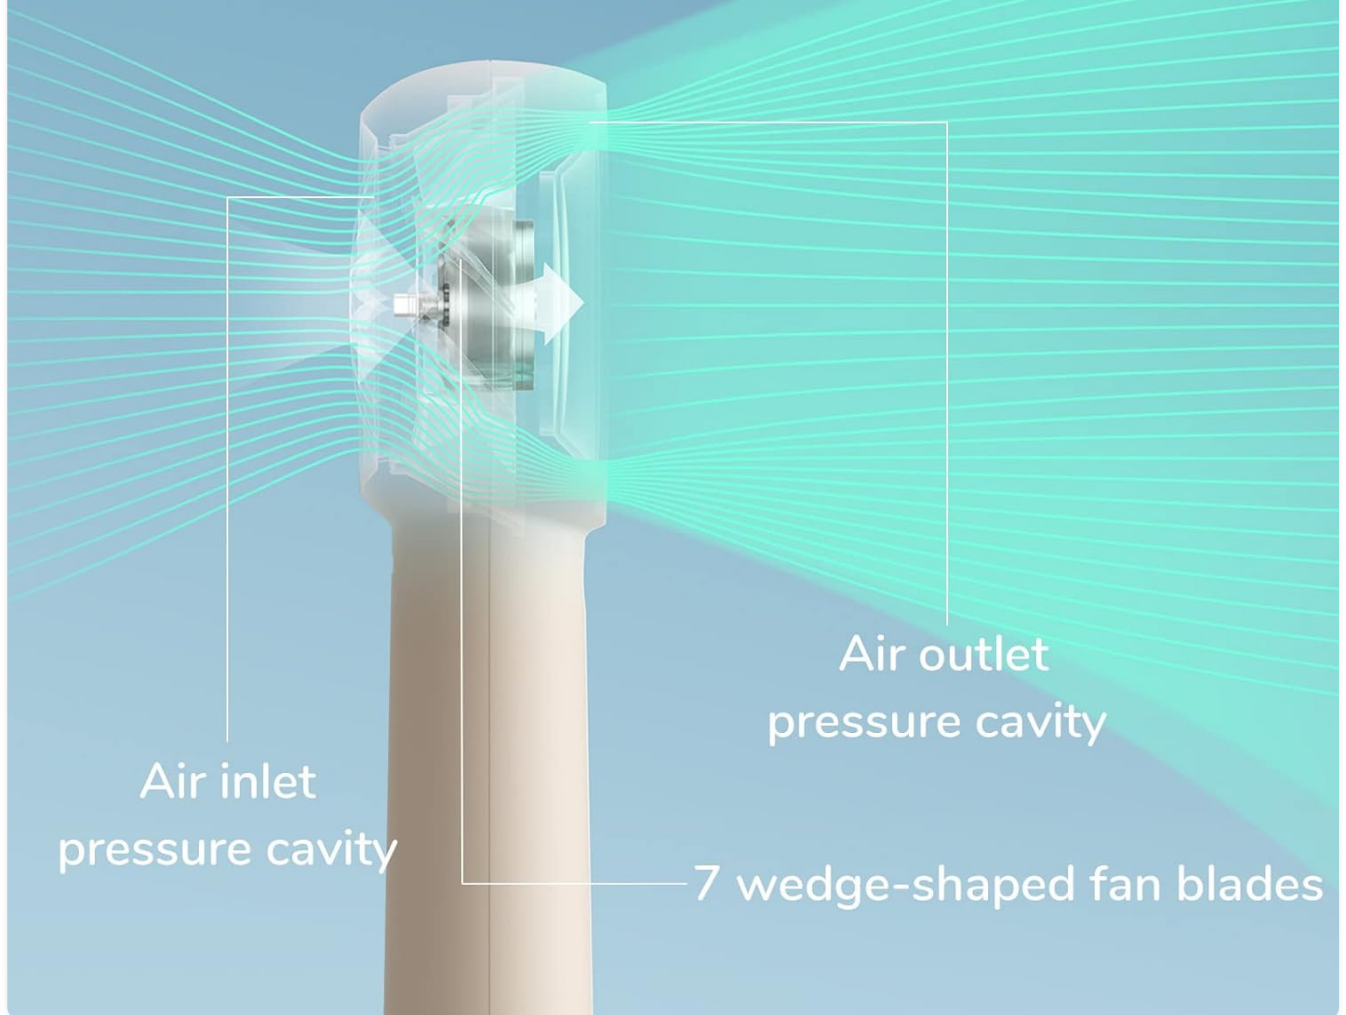

# Air Jet™ air-expansion technology

Air volume doubled and  
air blows further

Blades area  
increased by ↑↑

**120%**

Air power  
increased by

**90%**

Image: Diagram illustrating the Air Jet air-expansion technology, showing how air volume is doubled and blows further, with increased blade area and air power.

# Air Turbo™ air-guidance system

Bring greater wind power

Image: Diagram explaining the Air Turbo air-guidance system, detailing the air inlet pressure cavity, air outlet pressure cavity, and 7 wedge-shaped fan blades that contribute to stronger wind power.