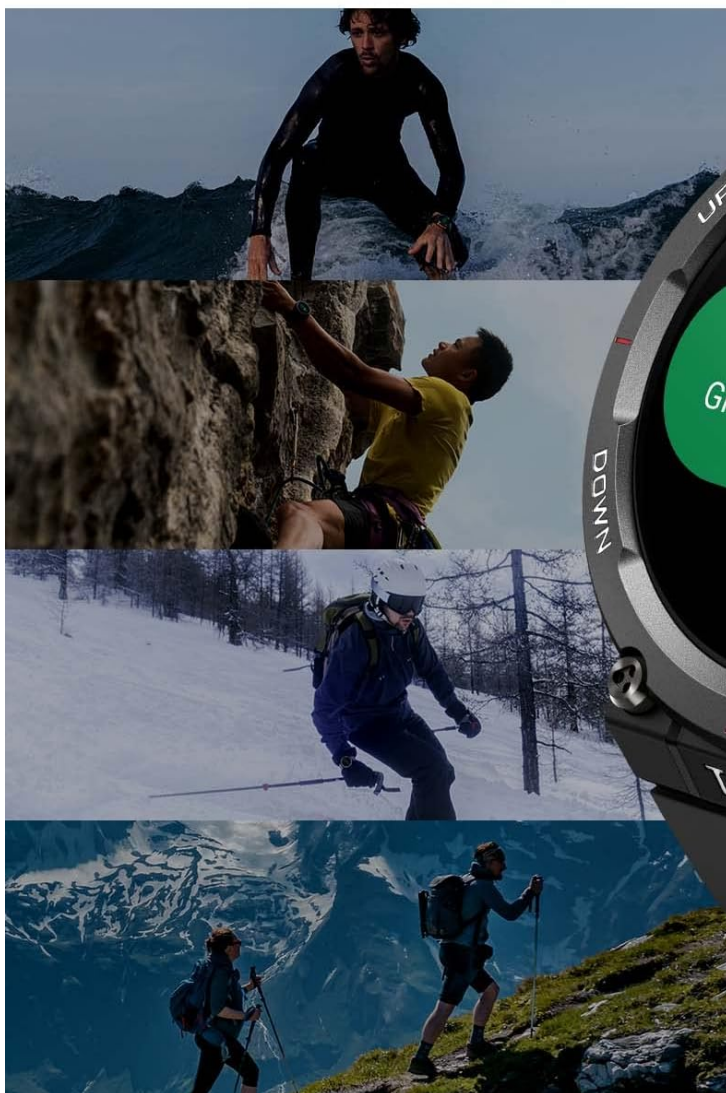

150+ SPORTS MODES & 10 ATM WATER-RESISTANCE

Explore over 150 sports modes and benefit from 10 ATM water resistance.