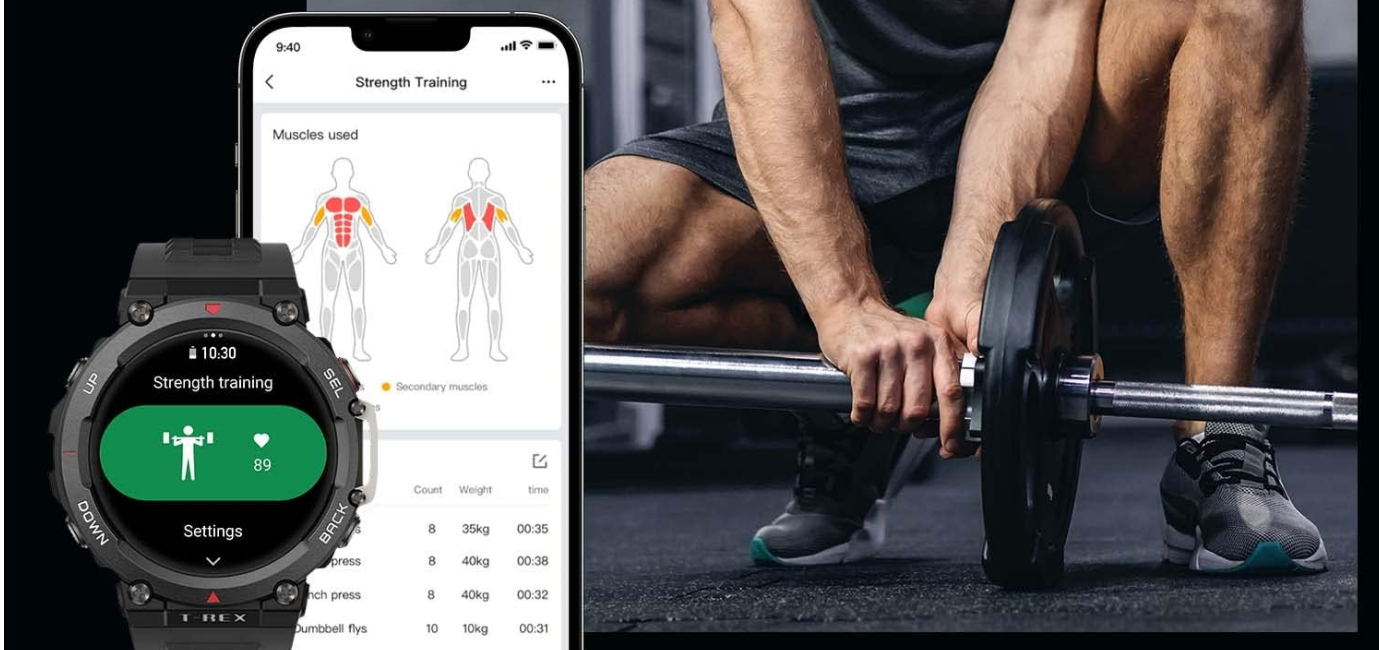

STRENGTH EXERCISE RECOGNITION

The watch offers strength exercise recognition and detailed muscle usage tracking.