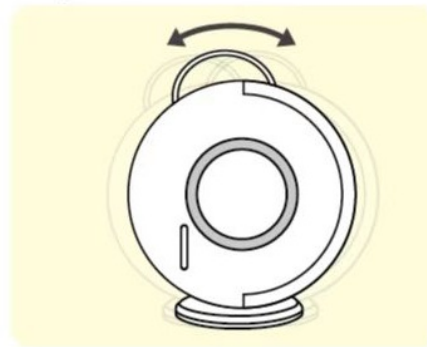

90° and 360° Rotation Bubble Machine

Image: The bubble machine demonstrating 90° and 360° rotation, with a portable handle and simple button design visible.

5. SETUP

1. **Charge the Device:** Connect the provided Type-C power adapter cable to the machine and a suitable power source (5V 2A). A full charge typically takes 3-5 hours.
2. **Prepare Bubble Solution:** The machine comes with 2 packs of 50ml bubble concentrate. Mix one 50ml concentrate with 450ml of water. Shake the solution thoroughly before use.
3. **Add Bubble Solution:** Open the water tank cover. Carefully pour the prepared bubble solution into the tank, ensuring not to exceed the visible water line to prevent overflow.

3 Add bubble concentrate

WARNING:
Liquid Inside. DO NOT Swallow.

! Note: do not fill up the water level so that there is room for backflow of the stubt.

4 Shake the machine, mix bubble concentrate and water thoroughly

Image: Step-by-step diagram illustrating how to open the machine, add water, add bubble concentrate, and shake the solution.

Your browser does not support the video tag.

Video: A demonstration of setting up the Weilim Automatic Bubble Machine, including adding the bubble solution and turning it on.

6. OPERATING INSTRUCTIONS

1. **Power On/Off:** Locate the ON/OFF button on the machine. Press once to turn on the bubble machine. Press again to turn it off.
2. **Adjust Rotation:** The machine offers 90° and 360° rotation modes. Use the dedicated rotation button to switch between these modes or to keep the machine stationary.
3. **Enjoy:** Once powered on and the desired rotation is set, the machine will begin producing a continuous stream of bubbles.