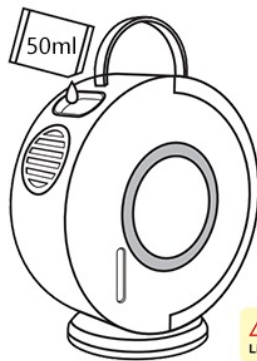

**500ml
Capacity**

3000mAh

**4000+/
min
bubbles**

Concentrated Solutions

Image: The Weilim Automatic Rotating Bubble Machine, highlighting its 500ml capacity, 3000mAh battery, 4000+ bubbles/min output, and included bubble concentrate.

90° and 360° Rotation Bubble Machine

Image: The bubble machine demonstrating 90° and 360° rotation, with a portable handle and simple button design visible.

5. SETUP

1. **Charge the Device:** Connect the provided Type-C power adapter cable to the machine and a suitable power source (5V 2A). A full charge typically takes 3-5 hours.
2. **Prepare Bubble Solution:** The machine comes with 2 packs of 50ml bubble concentrate. Mix one 50ml concentrate with 450ml of water. Shake the solution thoroughly before use.
3. **Add Bubble Solution:** Open the water tank cover. Carefully pour the prepared bubble solution into the tank, ensuring not to exceed the visible water line to prevent overflow.

3 Add bubble concentrate

WARNING:
Liquid Inside. DO NOT Swallow.

! Note: do not fill up the water level so that there is room for backflow of the stubt.

4 Shake the machine, mix bubble concentrate and water thoroughly