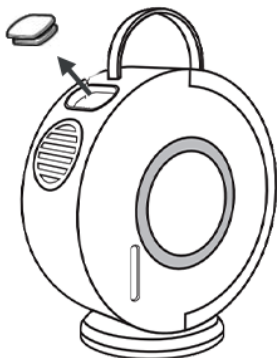

Weilim Rbubble-05

Weilim Automatic Rotating Bubble Machine (Model Rbubble-05) Instruction Manual

Your guide to endless bubble fun.

1. INTRODUCTION AND OVERVIEW

Thank you for choosing the Weilim Automatic Rotating Bubble Machine. This innovative device is designed to create a continuous stream of bubbles, perfect for entertaining children, pets, and adding a festive atmosphere to any event. Featuring a rechargeable battery, portable design, and adjustable rotation, it ensures hours of enjoyment.

Convenient New Upgrade

How to Add Bubble Liquid

STEPS:

1 Open

2 Add water

Image: Overview of the Weilim Automatic Rotating Bubble Machine, highlighting its compact design and bubble output.

2. WHAT'S IN THE BOX

Please check the package contents to ensure all items are present:

- 1 x Bubble Machine
- 1 x Power Adapter Cable (Type-C)
- 2 x 50ml Bubble Concentrate
- 1 x User Manual

3. SAFETY INFORMATION

This product is intended for entertainment purposes. Please observe the following safety guidelines: