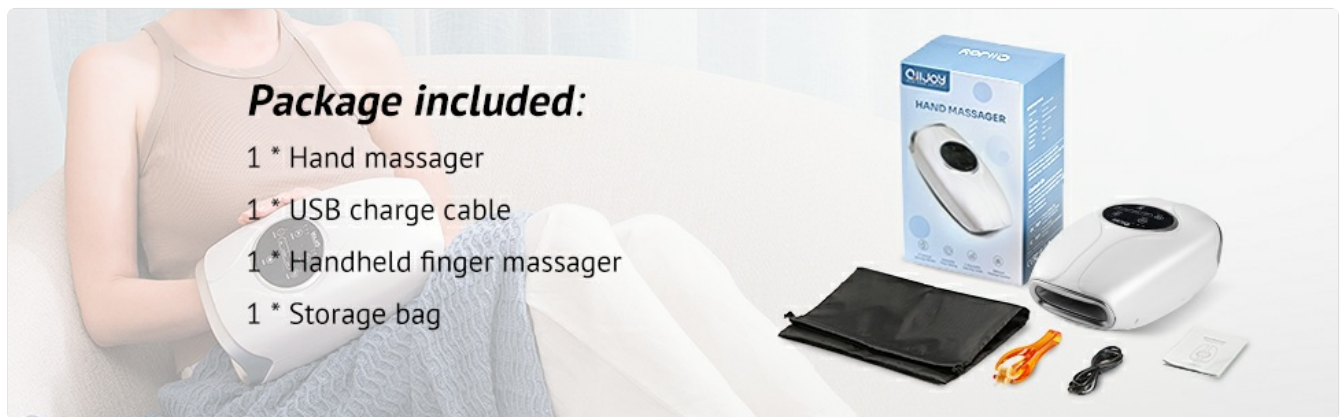

6. Timer Settings:

The device includes a built-in timer. Select your desired massage duration (e.g., 5, 10, or 15 minutes) to ensure automatic shut-off.

MAINTENANCE

Cleaning:

To maintain hygiene, especially if multiple users share the device, disposable gloves are included. For personal use, simply ensure your hands are clean before use. Wipe the exterior of the device with a soft, damp cloth as needed. Do not immerse the device in water.