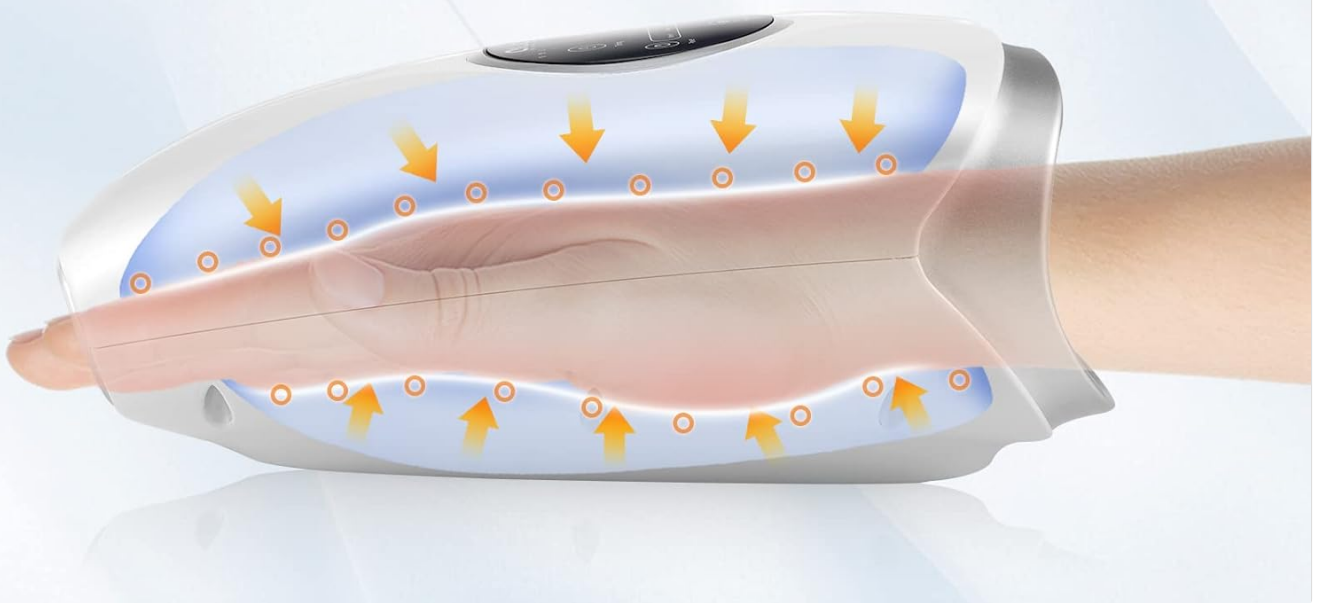

PRODUCT OVERVIEW

The ALLJOY Hand Massager (Model HDMA2201) features air compression, soothing heat, multiple intensity levels, and various massage modes to target different areas of the hand and wrist. Its cordless design allows for use anywhere, providing relief from hand fatigue and discomfort.

AIR COMPRESSION MASSAGER

Deep tissue massage technology for blood circulation

FINGERS MASSAGER

PALM MASSAGER

WRIST MASSAGER

Image: The ALLJOY Hand Massager, a sleek white device with a control panel and hand insertion opening.

Key Features:

- **Air Compression:** Deep tissue massage technology for improved blood circulation.
- **Heat Function:** Two adjustable heat levels for soothing warmth.
- **Multiple Modes:** Six distinct massage modes targeting fingers, palm, and wrist.
- **Adjustable Intensity:** Six intensity levels to customize your massage experience.
- **Cordless Design:** Rechargeable battery for portable use.
- **Open-Ended Design:** Accommodates most hand sizes.

OPEN ENDED DESIGN

Fit most hand sizes

Image: The open-ended design of the massager, highlighting its ability to fit various hand sizes.

OPERATING INSTRUCTIONS

1. Power On/Off:

Press and hold the Power button (usually centrally located) on the control panel to turn the device on or off. The digital panel will illuminate upon activation.