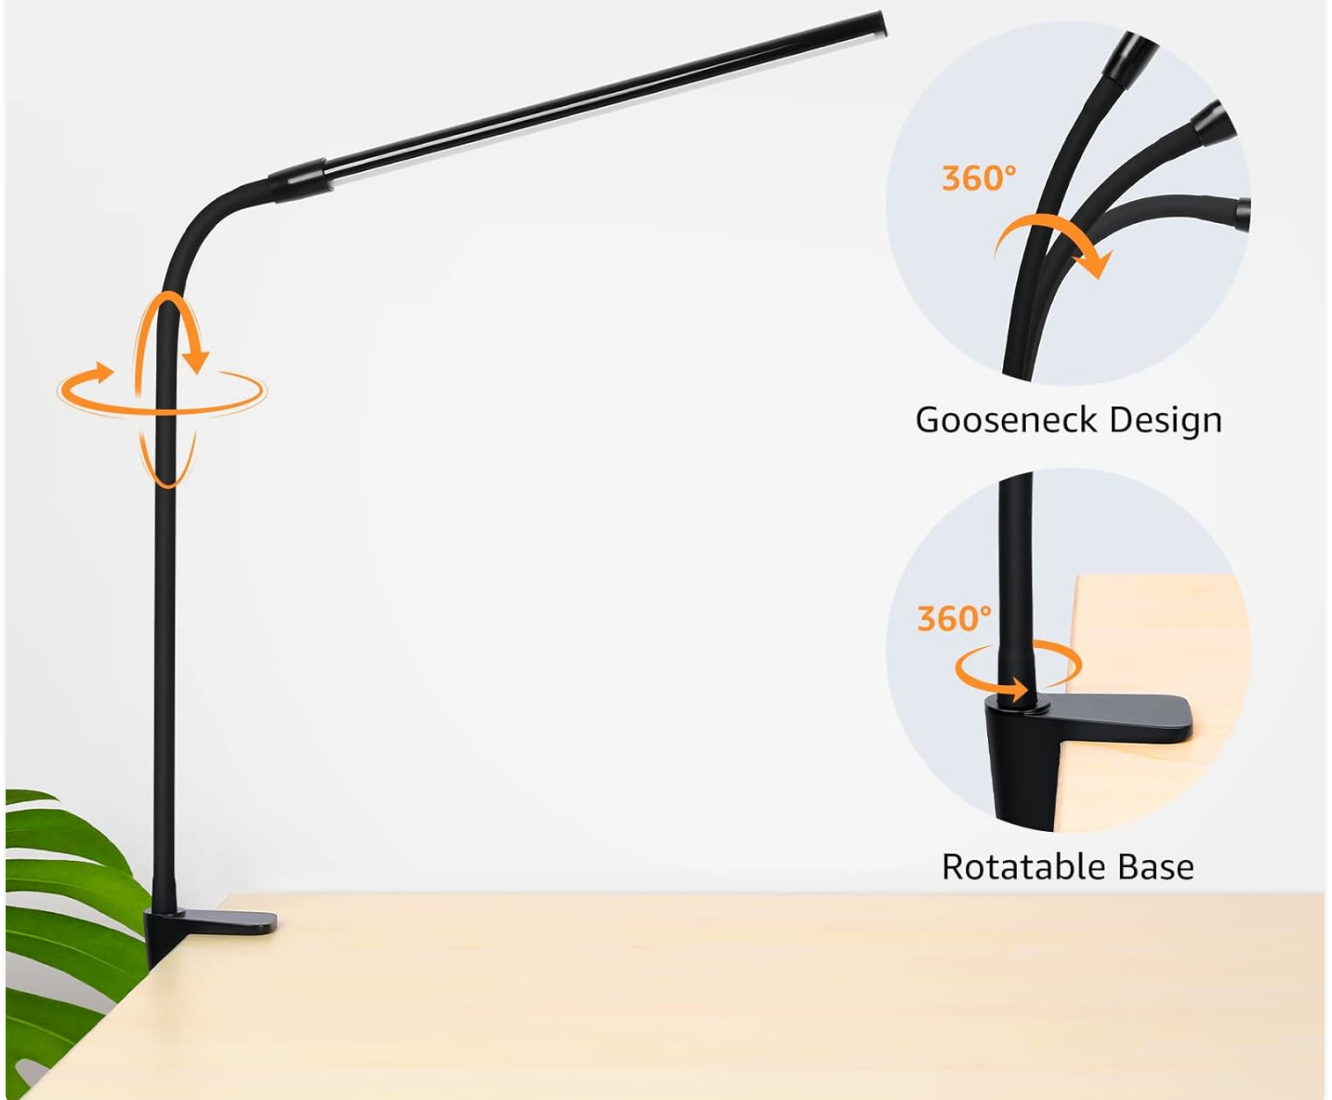

PRODUCT OVERVIEW

The Lepro Clip-on Desk Lamp is a versatile and energy-efficient LED lighting solution designed for various environments such as home offices, study rooms, and bedrooms. Featuring a convenient C-clamp for space-saving installation, a flexible gooseneck for adjustable lighting direction, and multiple light modes with dimmable brightness, this lamp provides natural and non-glaring illumination to reduce eye fatigue. It is powered via USB, offering flexible connectivity options.

3 Colour Modes

- + 10 Brightness Levels

Image: Visual representation of the three color modes and the range of 10 brightness levels available on the lamp.

- **Adjust Gooseneck:** The flexible gooseneck allows you to easily adjust the light head to any desired angle or position, directing illumination precisely where needed.

Highly Flexible

Image: The lamp's highly flexible gooseneck and rotatable base, demonstrating its ability to be positioned in various directions.

KEY FEATURES

- **Eye-Caring Illumination:** Equipped with 54 energy-efficient LEDs, the lamp provides natural, non-glaring light that helps reduce eye strain and fatigue, making it ideal for extended periods of reading, working, or drawing.

Eye Caring

Soft lights help reduce eye strains

Image: The lamp providing soft, eye-caring light for reading, emphasizing its benefit for reducing eye strain.

- **Space-Saving Design:** The robust C-clamp allows the lamp to be securely attached to various surfaces, freeing up valuable desk or table space. This design is particularly beneficial for small workspaces, drawing boards, or workbenches.