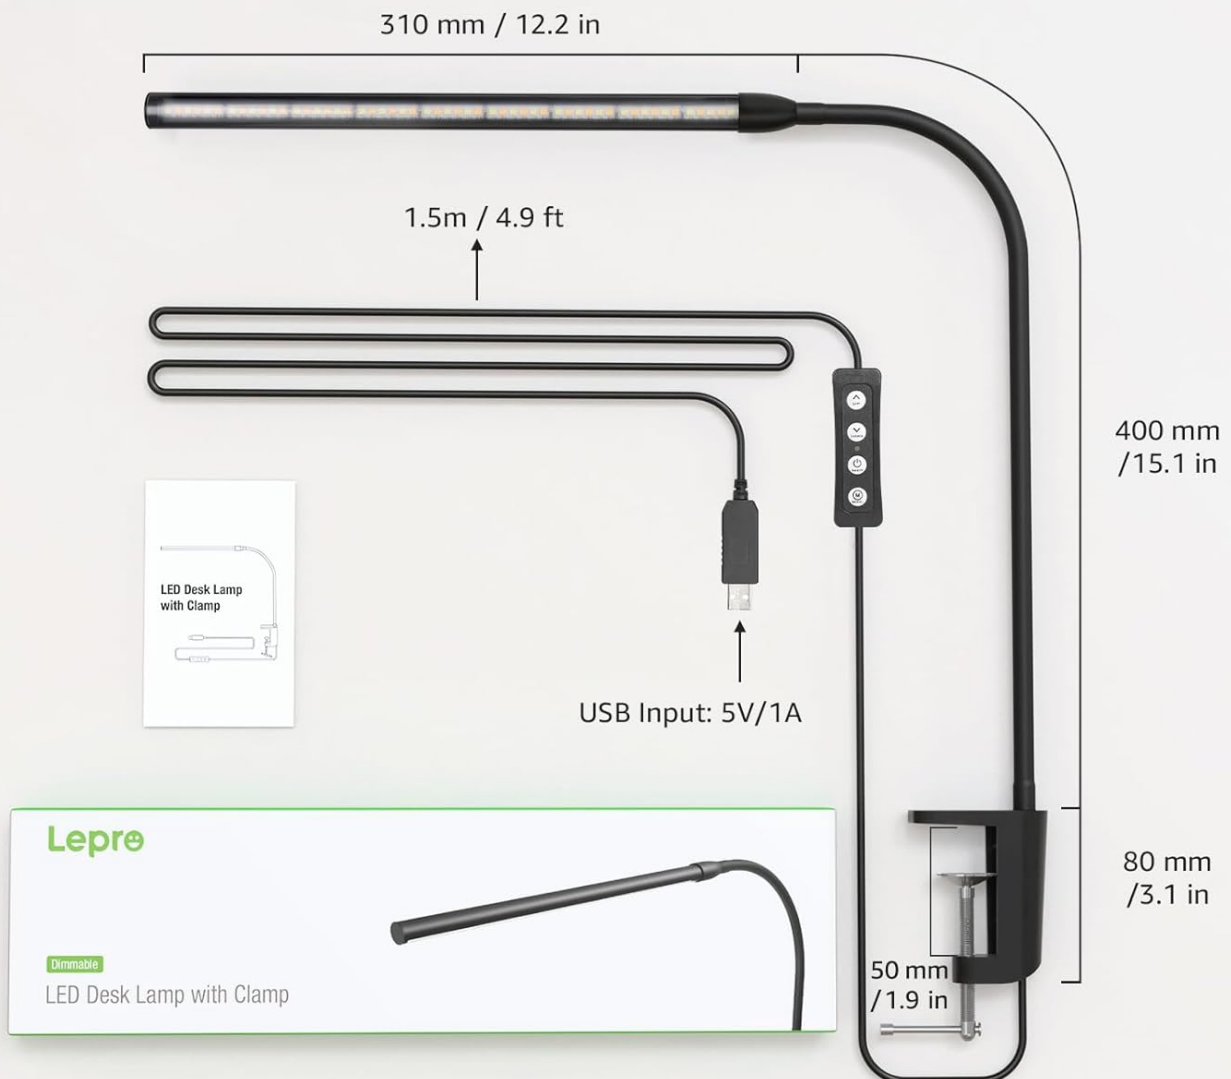

Package List

Note: AC Adaptor Not Included!/Must be plugged in to use!

Image: Illustration of the lamp and its components as received in the package, including the lamp unit, USB cable with control, and the user manual.

Note: A USB power adapter is not included and must be purchased separately. The lamp is not rechargeable and requires continuous power via the USB connection to operate.

SETUP INSTRUCTIONS

1. **Choose a Location:** Select a suitable surface such as a desk, table, bed headboard, or workbench. Ensure the surface edge is no thicker than 5 cm (1.9 inches) to accommodate the C-clamp.