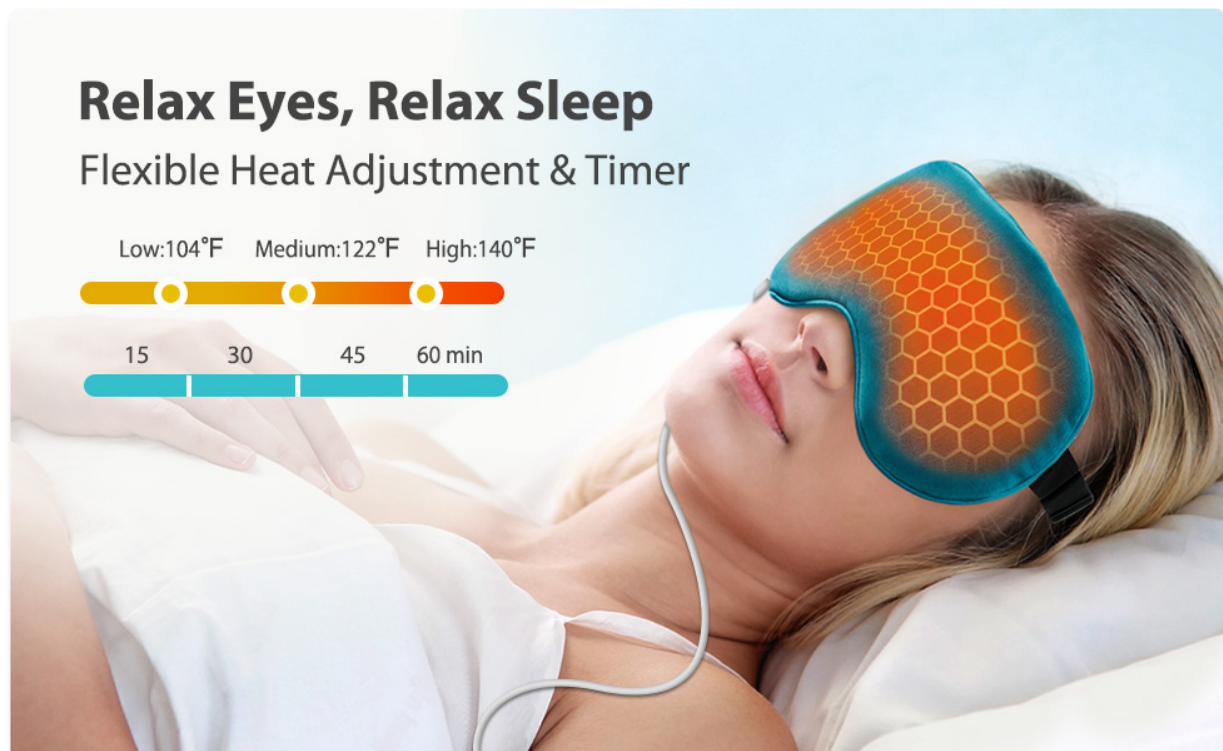

Ezona B09WYJSJJR

Ezona Heated Eye Mask: USB Electric Eye Heating Pad User Manual

Model: B09WYJSJJR | Brand: Ezona

PRODUCT OVERVIEW

The Ezona Heated Eye Mask is designed to provide soothing warm therapy for your eyes, offering relief from various discomforts such as dry eyes, eye fatigue, sinus migraines, dark circles, blepharitis, styes, puffiness, and Meibomian Gland Dysfunction (MGD). This USB-powered device features adjustable temperature and timer settings for personalized comfort.

Image: Ezona Heated Eye Mask with its integrated controller, showcasing the product's design and components.

KEY FEATURES & BENEFITS

- **Targeted Relief:** Utilizes far infrared technology for effective relief of dry eyes, eye fatigue, sinus migraines, dark circles, blepharitis, styes, puffiness, and MGD.
- **Natural Aromatherapy:** Features an inner bag with natural lavender herbs and flaxseed that absorbs and releases damp heat, providing a captivating scent for relaxation.
- **Customizable Settings:** Offers 3 temperature levels (104°F to 140°F) and 4 timer settings (15-60 minutes) for tailored therapy.
- **Continuous Heat:** Provides consistent, reliable heat unlike microwaveable masks, ensuring uninterrupted comfort.
- **USB Powered:** Compatible with standard 5V/1-2A USB outlets, allowing power from wall chargers, laptops, power banks, and car chargers for versatile use.
- **Washable & Soft:** Includes a removable, hand-washable cotton fabric cover that is soft, breathable, and gentle on the delicate eye area.