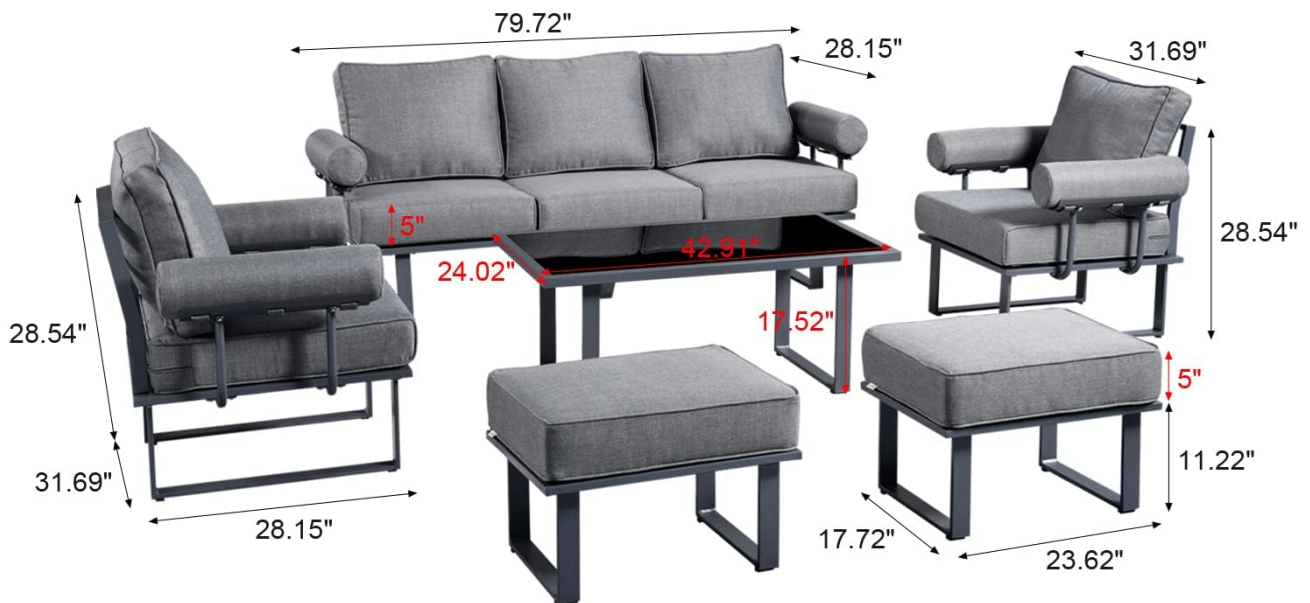

## size

## specification:

Three-seat sofa: 79.72"L x 28.15"W x 28.54"H

Single sofa: 31.69"L x 28.15"W x 28.54"H

Ottoman: 23.62"L x 17.72"W x 11.22"H

Coffee table: 42.91"L x 24.02"W x 17.52"H

Seat cushion: 23.62"L x 25.93"W x 5"H