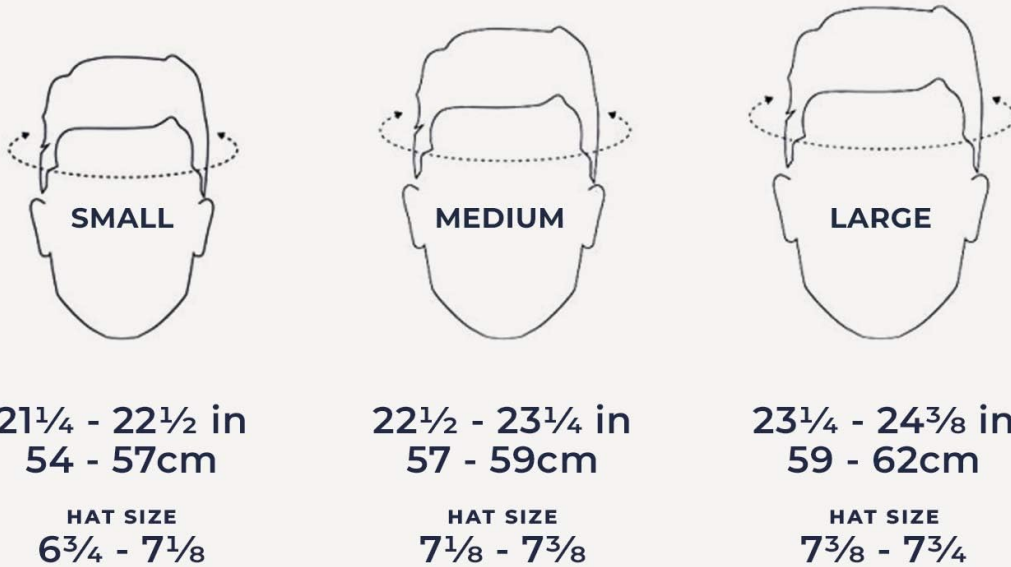

FIT GUIDE

Chose the wrong size? No problem!
**We will exchange your helmet
for the right size.**

Image: Thousand Chapter MIPS Helmet Fit Guide showing head circumference measurements for Small, Medium, and Large sizes.

US CHAPTER MIPS ADULT BIKE HELMET SIZE GUIDE

Brand Size	Head Circumference (in)	Hat Size (in)
Small	21.2 - 22.5	6.8 - 7.1
Medium	22.5 - 23.2	7.1 - 7.4
Large	23.2 - 24.4	7.4 - 7.8

Magnetic Tail Light Installation & Charging

The included 30 lumen USB rechargeable tail light attaches magnetically to the helmet. It automatically turns on when securely attached. To charge, simply detach the light and connect it to a USB power source using the provided cable. The light can also be attached to your bike using the multi-use adapter.