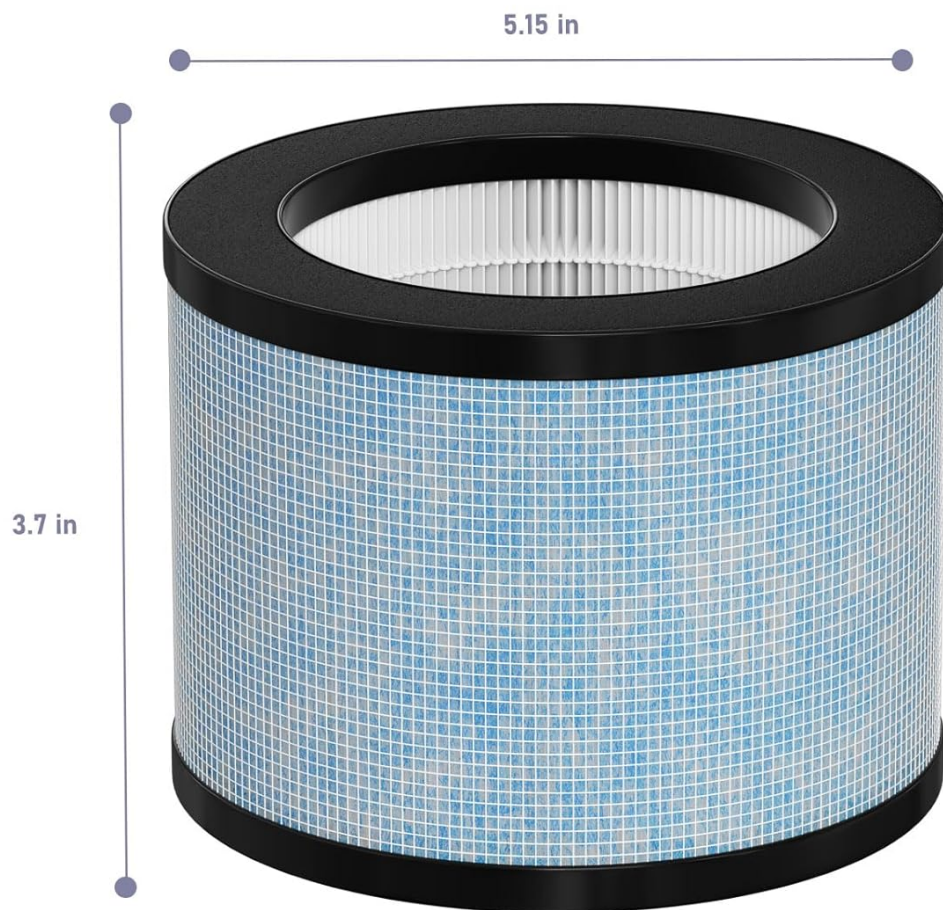

Attribute	Detail
Color	White
Material Type	Carbon Fiber
MERV Rating	16
Number of Items	2
Unit Count	2.0 Count

PRODUCT SIZE

Image: Product dimensions of the Ontheone DH-JH01 filter.

8. CUSTOMER SUPPORT

If you have any questions regarding your Ontheone DH-JH01 replacement filter or require assistance, please do not hesitate to contact our customer service. We are committed to providing high-quality products and excellent customer support.