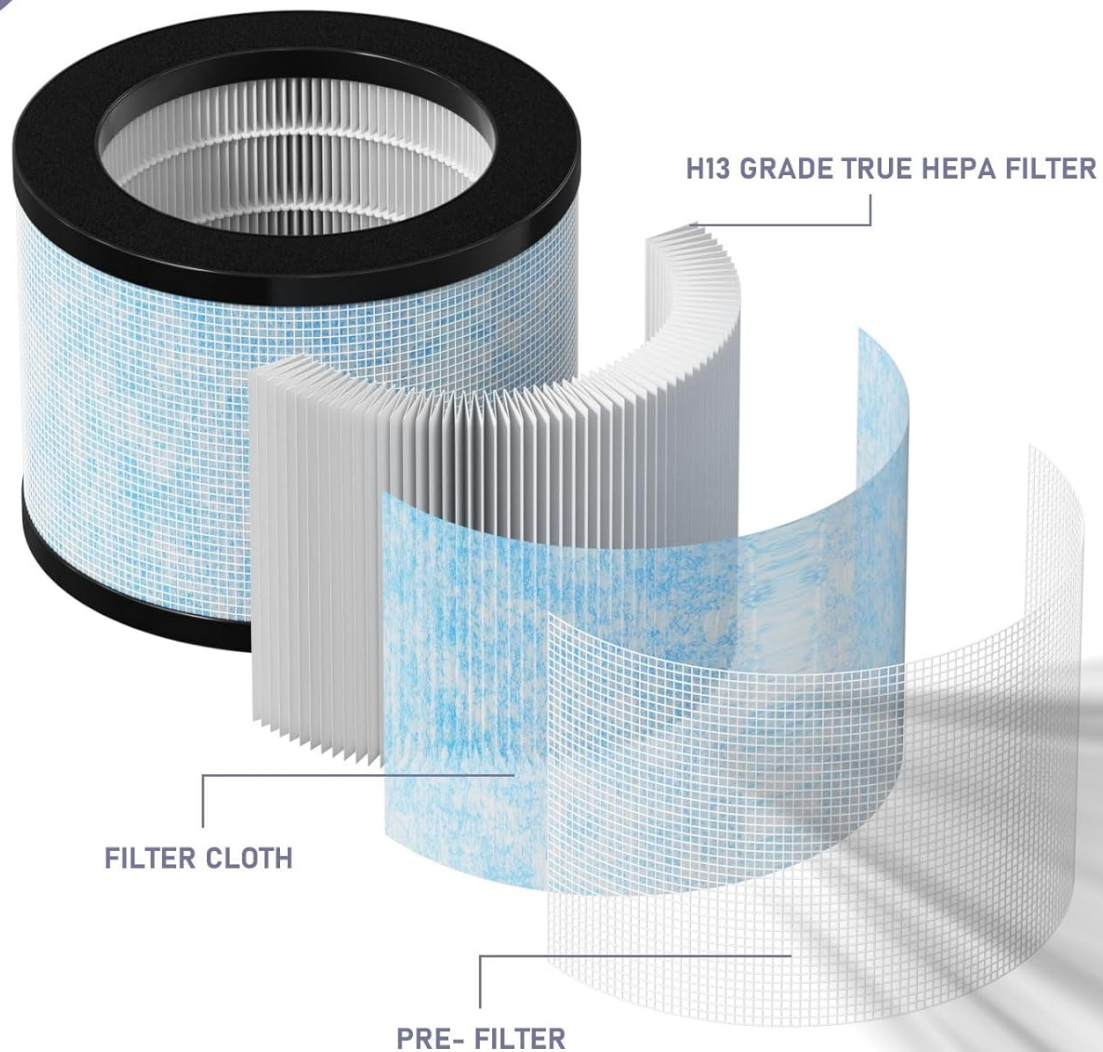

3. PRODUCT FEATURES: 3-IN-1 FILTRATION SYSTEM

The Ontheone DH-JH01 filter utilizes a comprehensive 3-in-1 filtration system to ensure thorough air purification:

1. **Pre-filter:** Captures larger airborne particles such as dust, hairs, and pet fur, extending the life of subsequent filters.
2. **True HEPA Filter:** Designed to capture 99.97% of airborne particles as small as 0.3 microns, including pollen, pet dander, mold spores, and dust mites.
3. **Blue Filter Cloth:** Provides an additional layer of filtration, further blocking large particles and contributing to overall air cleanliness.

3-IN-1 360°MULTI-LAYER DEFFENSE

Image: Exploded view of the 3-in-1 multi-layer defense system, showing the distinct layers of the filter.

4. INSTALLATION

Replacing the DH-JH01 HEPA filter is a straightforward process that requires no special tools. Follow these steps for proper installation: