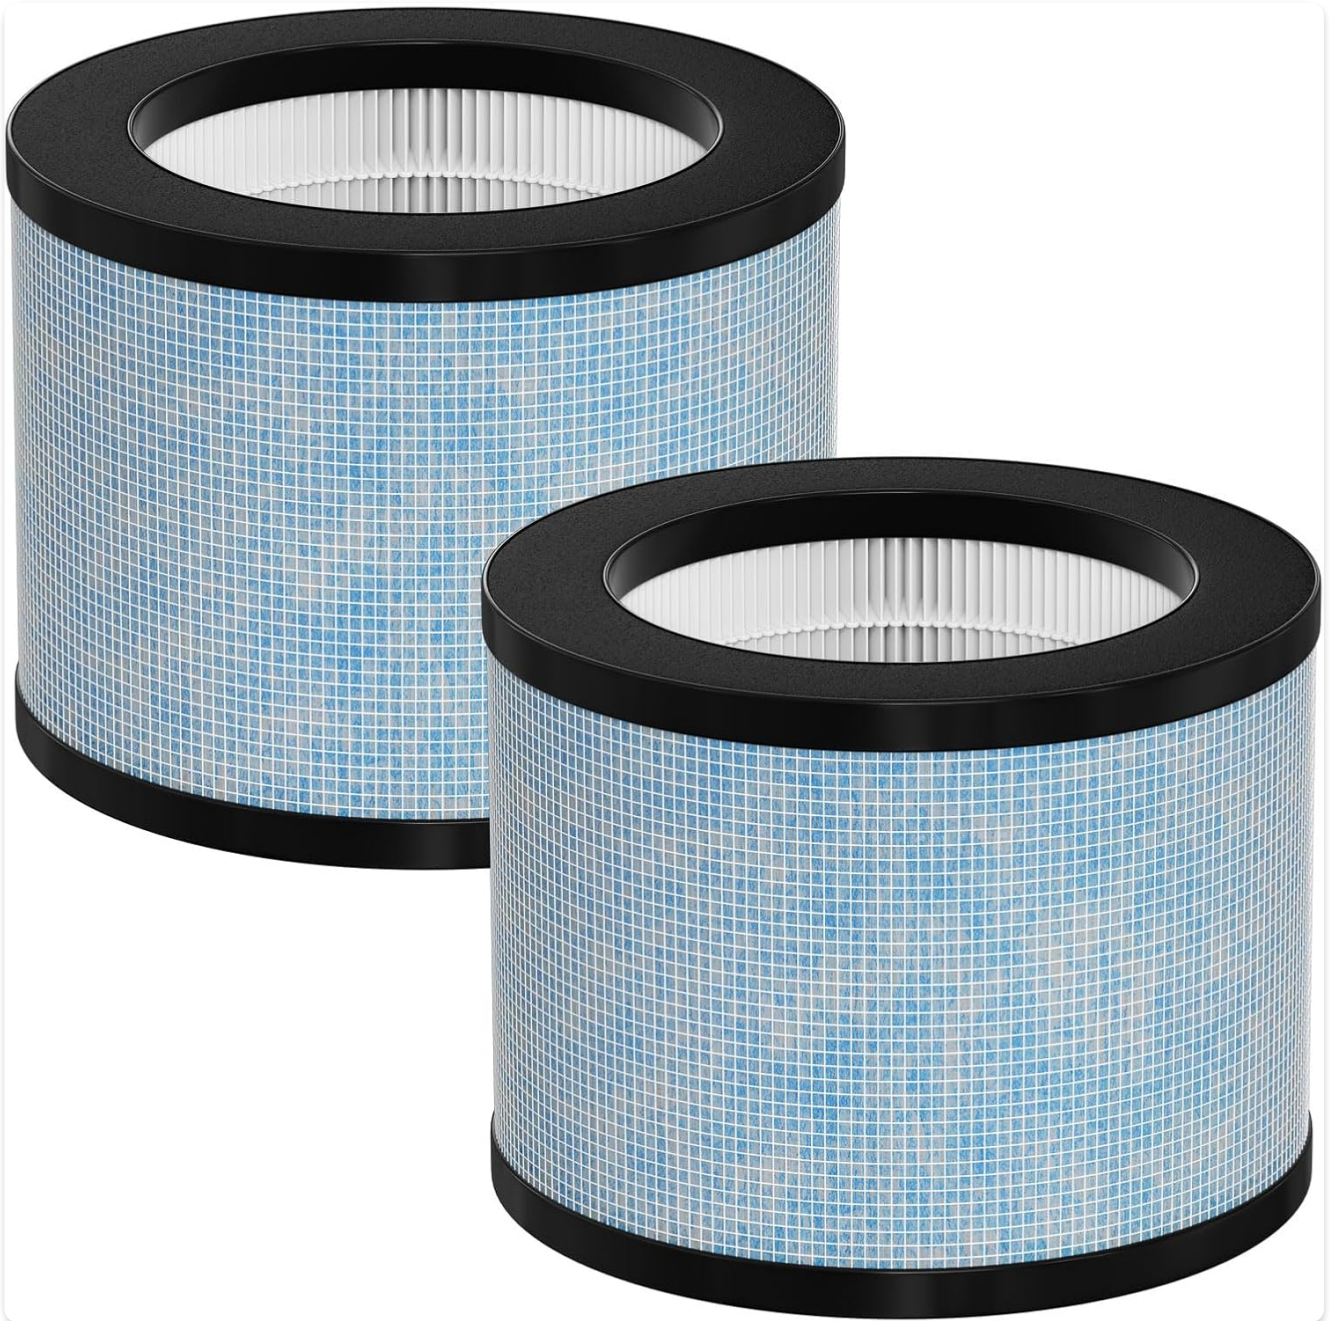

3. PRODUCT FEATURES: 3-IN-1 FILTRATION SYSTEM

The Ontheone DH-JH01 filter utilizes a comprehensive 3-in-1 filtration system to ensure thorough air purification:

1. **Pre-filter:** Captures larger airborne particles such as dust, hairs, and pet fur, extending the life of subsequent filters.
2. **True HEPA Filter:** Designed to capture 99.97% of airborne particles as small as 0.3 microns, including pollen, pet dander, mold spores, and dust mites.
3. **Blue Filter Cloth:** Provides an additional layer of filtration, further blocking large particles and contributing to overall air cleanliness.

1. Ensure your air purifier is turned off and unplugged from the power outlet.
2. Locate the filter compartment on your air purifier. This is typically at the bottom or back of the unit.
3. Open the filter compartment cover. This may involve twisting, unlatching, or removing a panel.
4. Carefully remove the old, used filter. Dispose of it according to local regulations.
5. Unpack the new Ontheone DH-JH01 replacement filter from its protective packaging.
6. Insert the new filter into the compartment, ensuring it is seated correctly and securely.
7. Close the filter compartment cover.
8. Plug your air purifier back into the power outlet and turn it on.