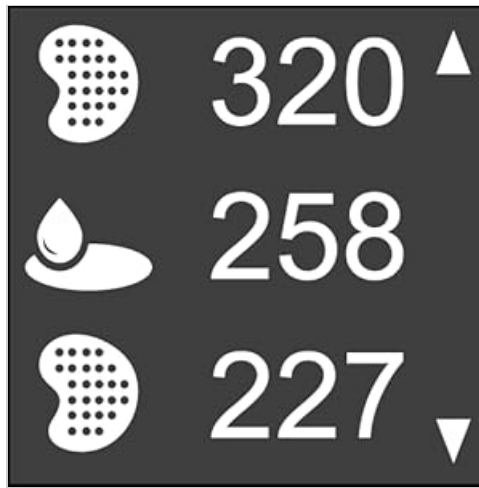

Image Description: A screen display from the CANMORE TW356 showing distances to various course hazards, represented by icons for bunkers and water, along with their respective yardages.

5.4 Shot Distance Measurement

To measure your shot distance, mark your starting point on the device, then walk to your ball. The device will calculate and display the distance traveled.