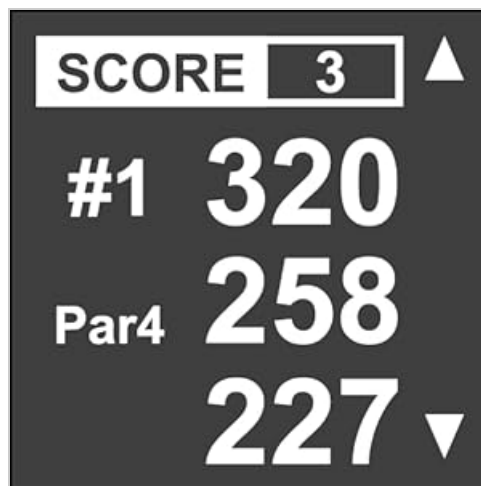

satellite signals. The initial connection may take up to 3 minutes. Once connected, the correct time will be displayed. Ensure no obstructions are covering the GPS receiver during location acquisition.

Image Description: An illustration depicting a satellite connecting to a golf course, highlighting the high-speed satellite connection feature of the CANMORE TW356 for precise distance measurements.

4.3 Unit Settings

The default display unit is yards. To change this setting, navigate to the "Setting" menu on your device, then select "Unit," and choose between "YARD" or "METER."

5. OPERATING INSTRUCTIONS

5.1 Starting a Round

Once the GPS is connected, the device will automatically search for nearby golf courses. Select your desired course to begin playing. The watch will then display relevant information for the current hole.

5.2 Viewing Distances

The main screen will show distances to the front, middle, and back of the green. The device automatically advances to the next hole as you progress.

Image Description: A close-up of the CANMORE TW356 watch display showing the current hole number, par, and three distance readings (front, middle, back) to the green.

5.3 Hazard Distances

The device can display distances to various course hazards. Consult the device's on-screen prompts or specific button functions to access this information.