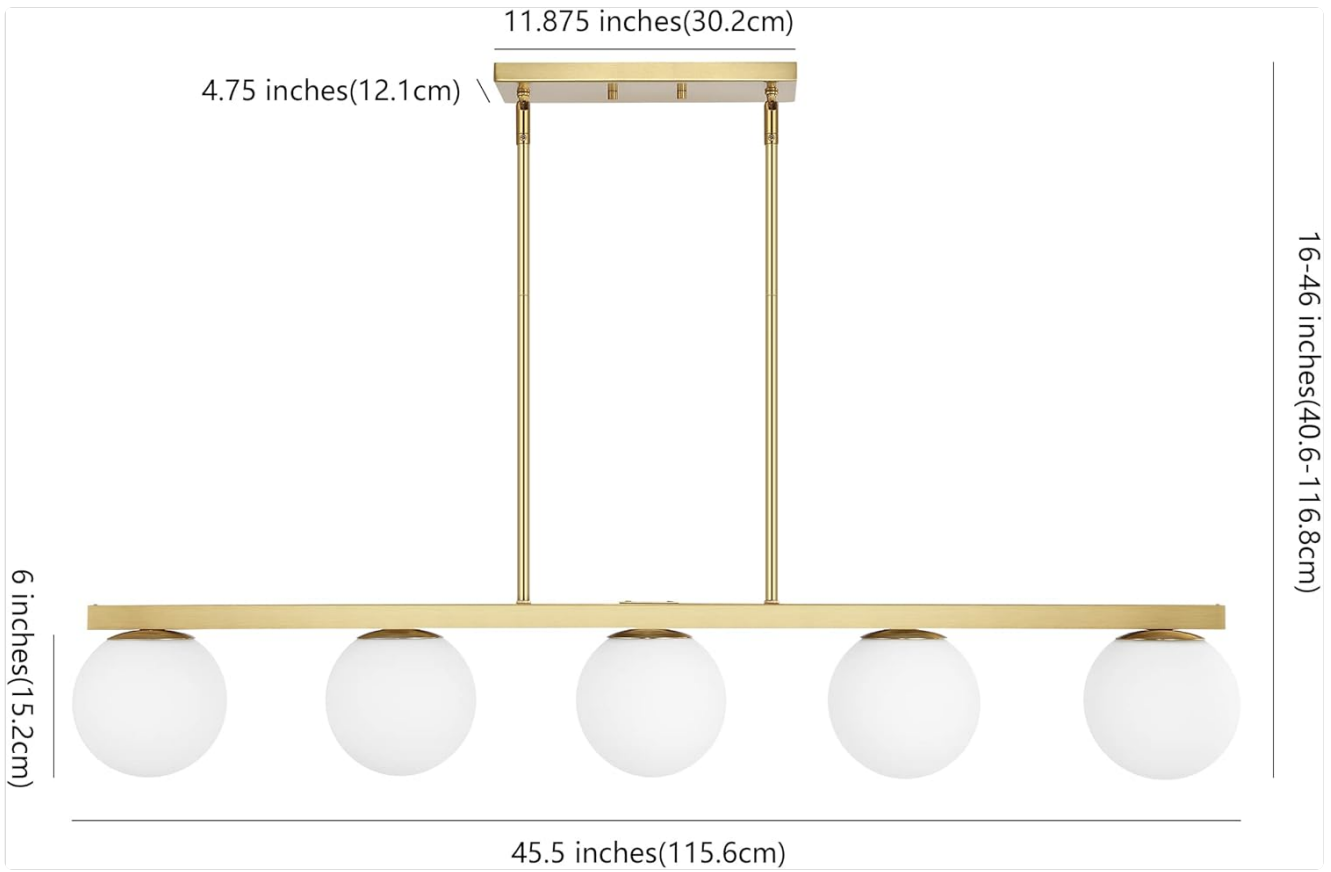

Detailed dimensions of the fixture: 45.5 inches (115.6 cm) length, 6 inches (15.2 cm) width, and adjustable height from 16 to 45 inches (40.6-116.8 cm).

Attribute	Detail
Product Dimensions	45.5"L x 6"W x 46"H (Adjustable)
Item Weight	9.53 pounds
Indoor/Outdoor Usage	Indoor
Power Source	AC
Installation Type	Semi Flush Mount
Special Feature	Adjustable
Control Method	Touch (via wall switch)
Light Source Type	LED
Finish Type	Painted
Shade Material	Glass
Number of Light Sources	5
Voltage	120 Volts
Light Color	Warm White
Shape	Globe
Included Components	Lighting Fixture, LED Bulbs
Lighting Method	Ambient
Specification Met	UL, ETL
Wattage	25 watts (total)
Bulb Base	E12
Brightness	420 Lumen
Efficiency	16.8 lumens per watt
Assembly Required	Yes
Country of Origin	China
UPC	840011428666