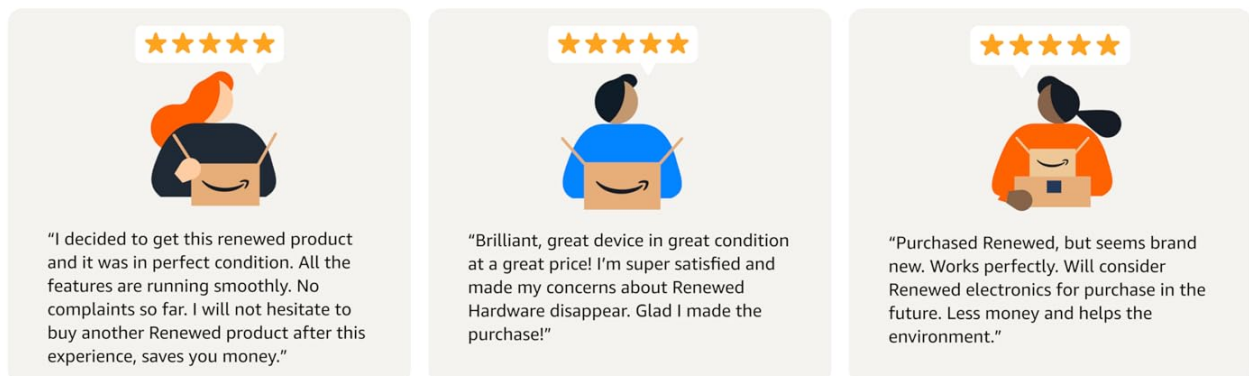

## What Renewed customers are saying

Figure 5: The Samsung Galaxy S22 Ultra 5G's Nightography feature capturing bright city lights in dark environments.