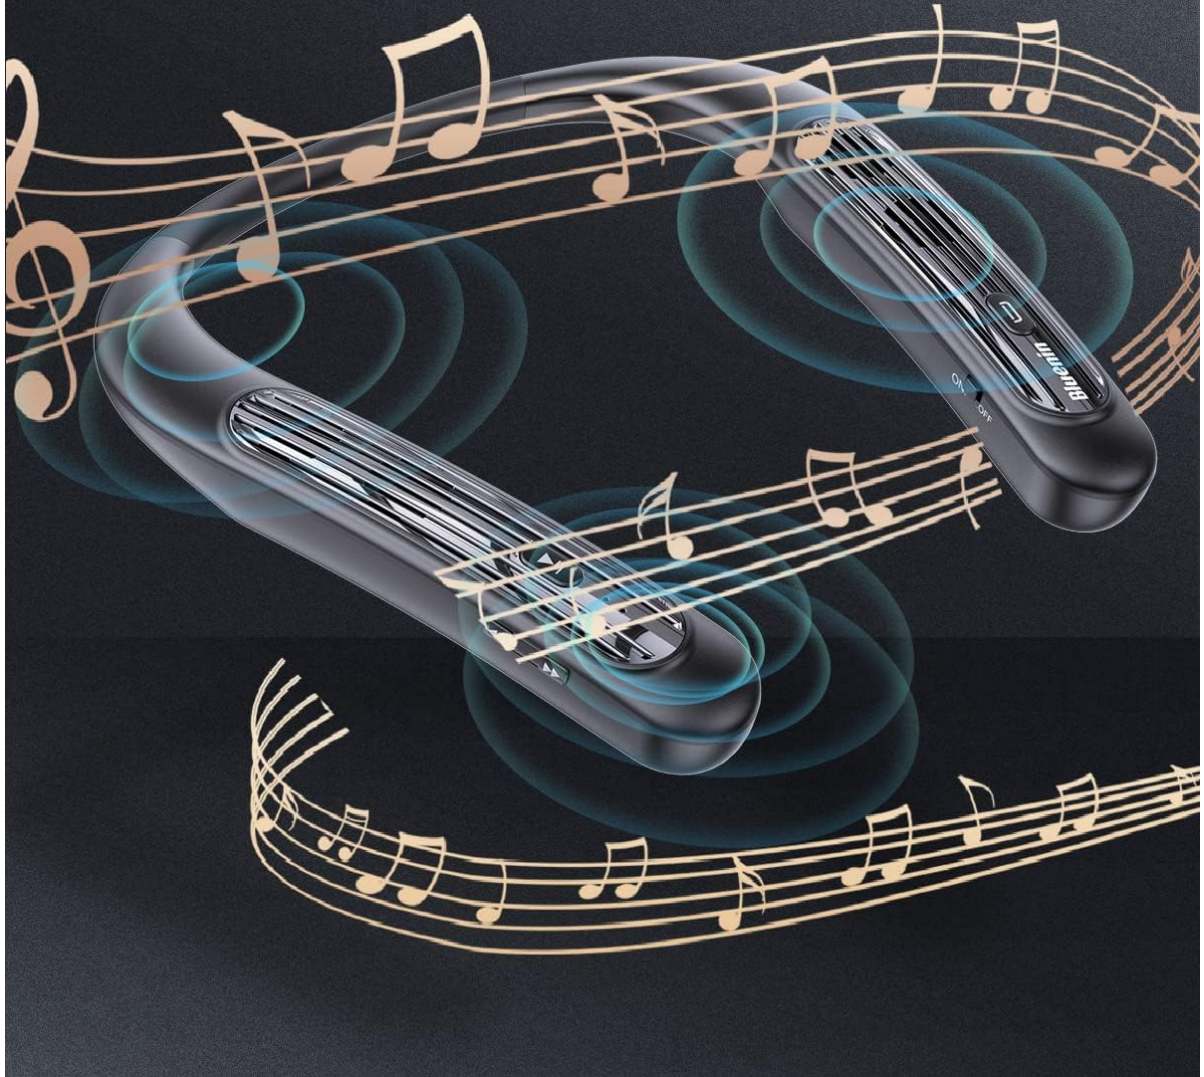

Soft Neckband & Comfortable Fit

Wear it all day, Never get tired

90g
Overweight

Image: The flexible and soft neckband design ensures a comfortable fit for extended wear, making it suitable for various activities.

Quadruple Speakers System 3D Surround Sound

Bring a theater wherever you go

Image: The quadruple speaker system delivers immersive 3D surround sound, creating a personal audio experience.

Qualcomm Low Latency Chipset