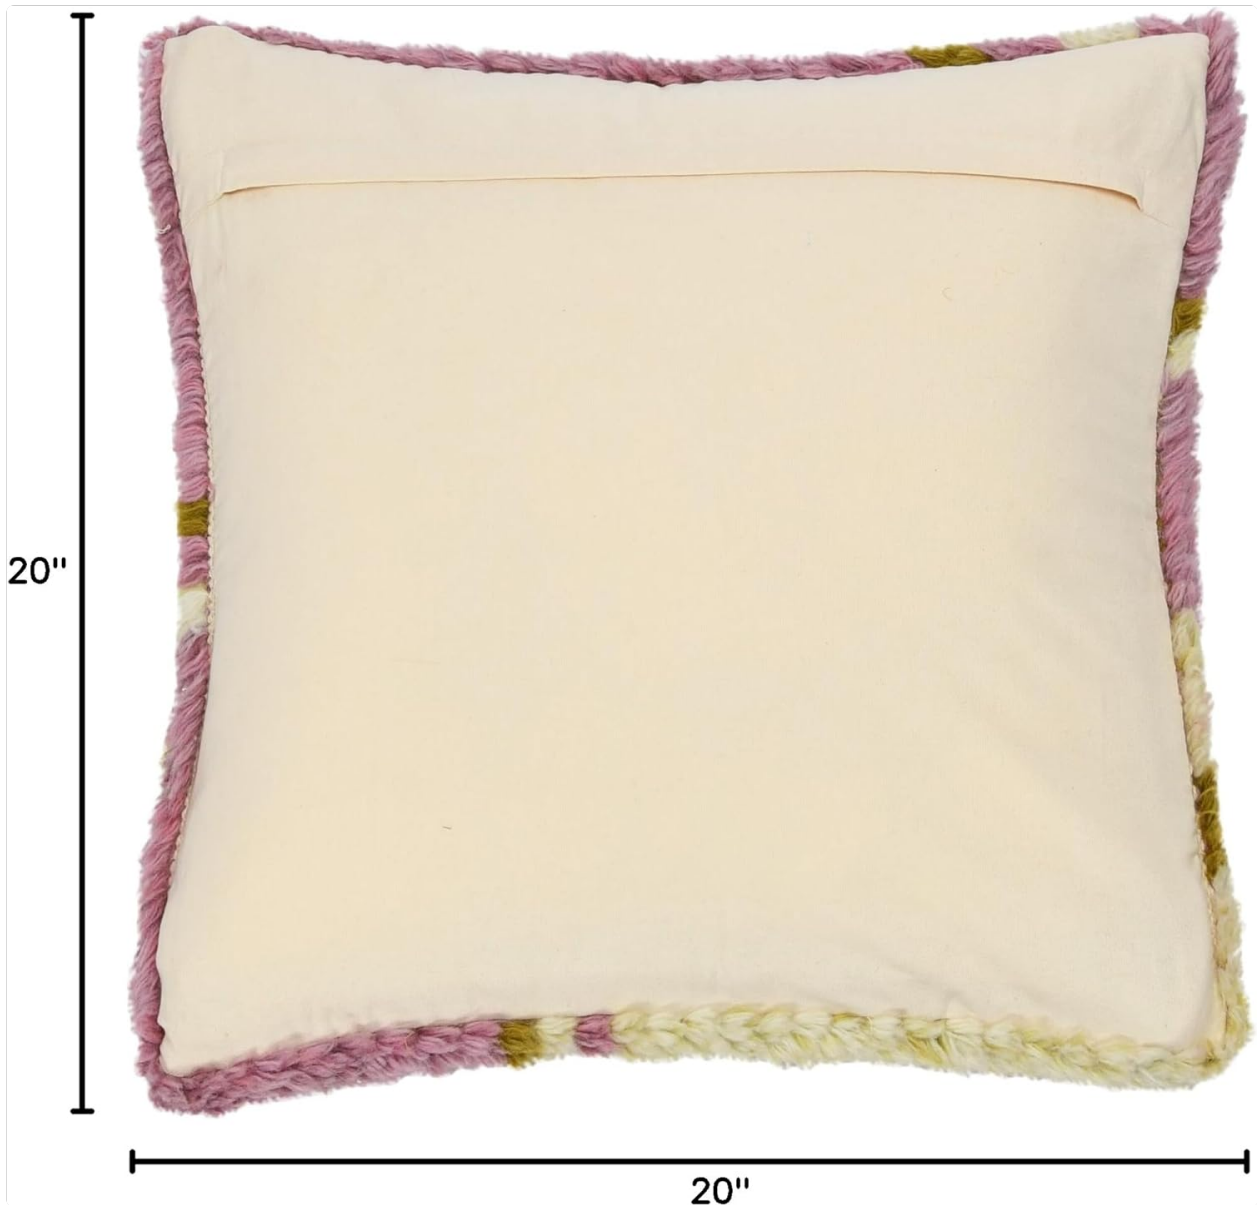

6. PRODUCT SPECIFICATIONS

Feature	Detail
Brand	Bloomingtonville
Model Name	Wool and Cotton Tufted Pillow with Design
Item Model Number	AH2220
ASIN	B09TG87CGG
UPC	191009463924
Pillow Type	Throw Pillow
Color	Multicolor
Size	20"L x 20"W x 1"H
Product Dimensions	20"L x 20"W
Shape	Square
Cover Material	Cotton, Wool
Fill Material	Wool
Fabric Type	Cotton
Pattern	Print
Theme	Geometric, Abstract
Item Firmness Description	Plush
Item Weight	3.13 pounds
Indoor/Outdoor Usage	Indoor
Product Care Instructions	Dry Clean Only
Special Feature	Washable (referring to cover, via dry cleaning)
Number of Items	1