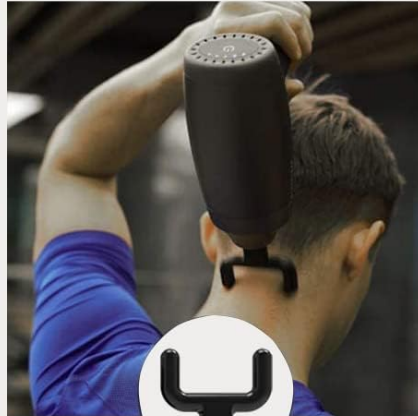

Introduction

Thank you for choosing the PayLessHere Massage Gun. This device is designed to provide deep tissue massage, helping to alleviate muscle soreness, stiffness, and pain, particularly after exercise. It promotes blood flow and aids in muscle recovery. Please read this manual thoroughly before use to ensure safe and effective operation.

4 REPLACEABLE MASSAGE HEADS

Quickly affix your preferred head in seconds to target specific muscles

ROUND HEAD

FLAT

BULLET

SPINAL

Image: The massage gun is shown operating with a low noise level, as indicated by a sleeping baby in the background, highlighting its quiet performance (35-50 dB).