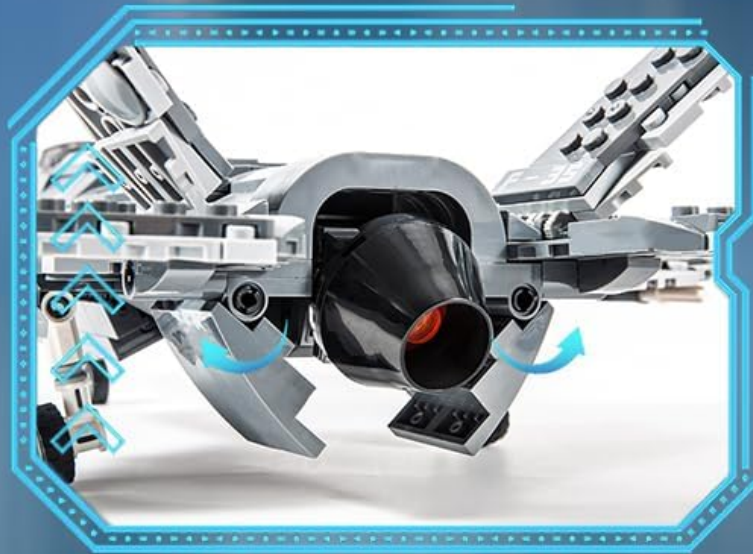

## OPERATING FEATURES

---

The SEMKY F-35 Lightning II model features several movable components for enhanced display and interaction:

- **Rotatable Flaperons:** The flaperons on the wings can be rotated to simulate different flight configurations.
- **Turnable Propeller Nozzle:** The rear propeller nozzle can be turned, mimicking the vertical take-off and landing (VTOL) capabilities of the real F-35.
- **Rotatable Landing Gear:** The landing gear can be rotated for display in either flight or landing mode.

The flaperon is rotatable

Image: Detail of the rotatable flaperon on the F-35 model.

Propeller nozzle can be turned

Image: Detail of the turnable propeller nozzle on the F-35 model.

Image: Detail of the rotatable landing gear on the F-35 model.