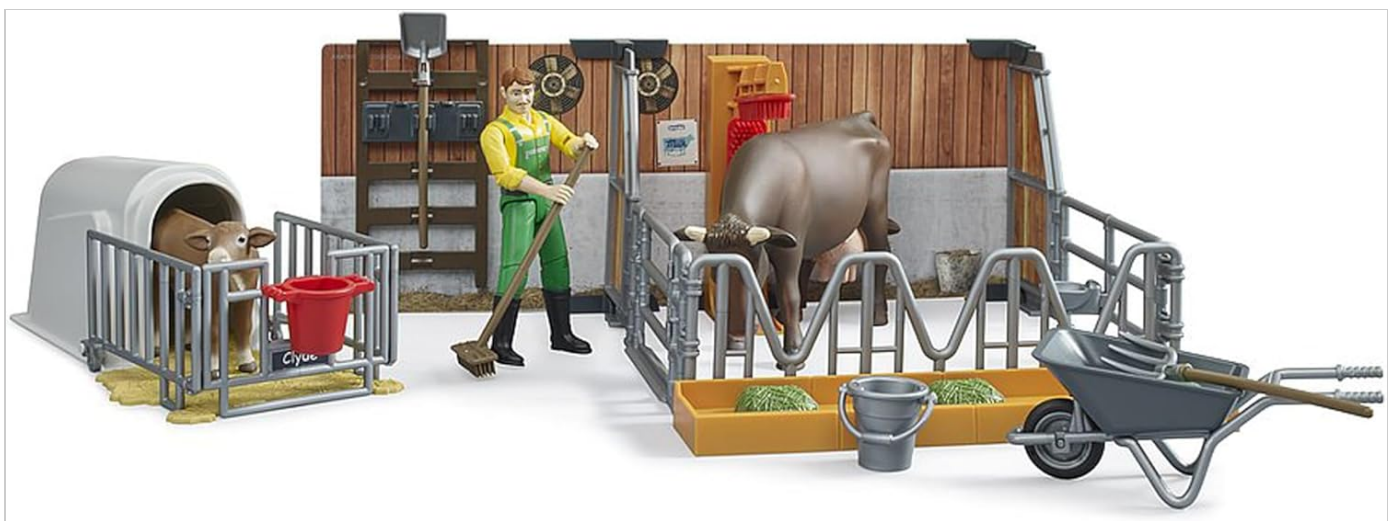

## 1. INTRODUCTION

The Bruder 62611 bworld Cow and Calf Barn with Farmer playset offers a detailed and interactive farm experience. This set includes a modern stable for a cow, a separate calf box, a farmer figure, and various accessories to simulate daily farm activities. It is designed to encourage imaginative play and can be combined with other bworld elements to expand the play environment.

### 3. OPERATION AND PLAY

The bworld Cow and Calf Barn playset is designed for interactive and imaginative play. Here are some ways to engage with the set:

- **Caring for the Cow:** Use the feed trough to "feed" the cow. The stable includes massage brushes for the cow's comfort.
- **Attending to the Calf:** The calf box provides a safe space for the calf. Use the drinking bucket to "provide water" to the calf.
- **Farmer's Duties:** The farmer figure can use the wheelbarrow and included tools (rake, shovel) to "feed" the animals and "clean" the shed, promoting realistic farm activities.
- **Expanding the Play:** All bworld background elements are designed to be combined, allowing for an expanded play world and more creative scenarios with other Bruder toys.

Image 3: The farmer figure standing with the cow, while the calf stands nearby, illustrating interaction.

Image 4: The farmer figure engaged in cleaning the barn area with a broom, with the calf visible in its pen.

Image 5: The farmer figure pushing a wheelbarrow filled with tools, demonstrating typical farm work.