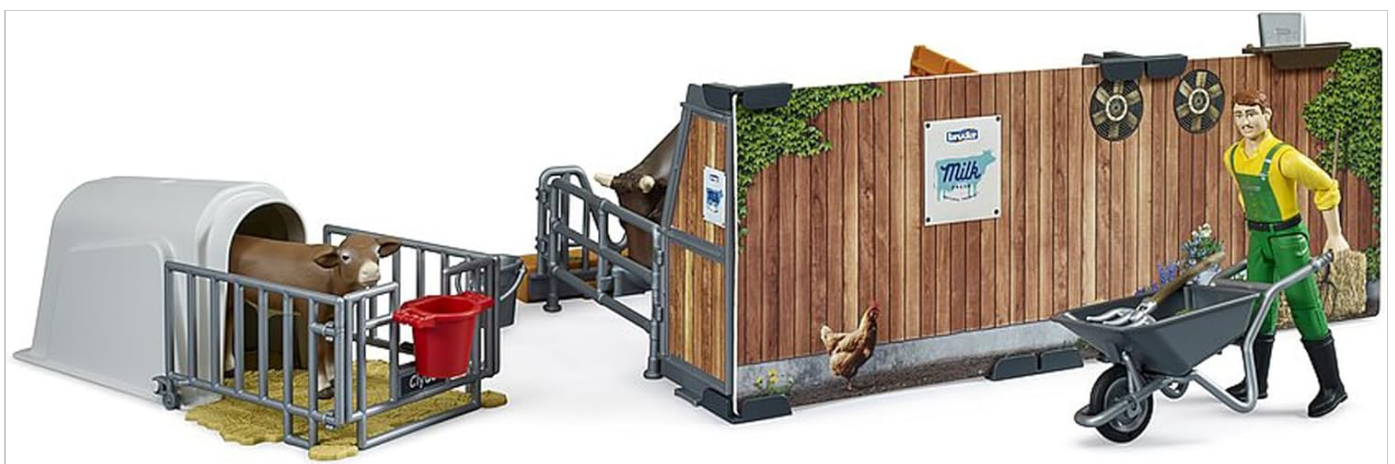

### 3. OPERATION AND PLAY

The bworld Cow and Calf Barn playset is designed for interactive and imaginative play. Here are some ways to engage with the set:

- **Caring for the Cow:** Use the feed trough to "feed" the cow. The stable includes massage brushes for the cow's comfort.
- **Attending to the Calf:** The calf box provides a safe space for the calf. Use the drinking bucket to "provide water" to the calf.
- **Farmer's Duties:** The farmer figure can use the wheelbarrow and included tools (rake, shovel) to "feed" the animals and "clean" the shed, promoting realistic farm activities.
- **Expanding the Play:** All bworld background elements are designed to be combined, allowing for an expanded play world and more creative scenarios with other Bruder toys.

Image 3: The farmer figure standing with the cow, while the calf stands nearby, illustrating interaction.

Image 4: The farmer figure engaged in cleaning the barn area with a broom, with the calf visible in its pen.

Image 5: The farmer figure pushing a wheelbarrow filled with tools, demonstrating typical farm work.