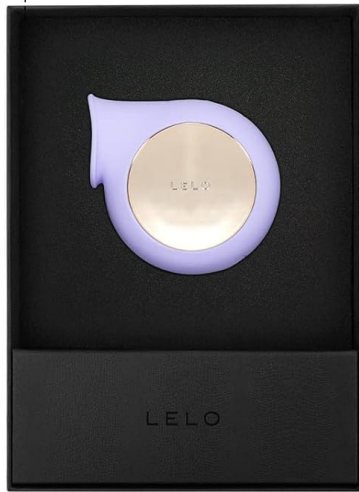

SILA™ Cruise
sonic clitoral massager

MANUAL
how to use guide

MOISTURIZER SACHET
water-based lubricant
5 ml / 0.17 fl. oz.

CHARGING CORD
USB cable

WARRANTY CARD
verifies product authenticity

SATIN POUCH
for storage

Image: The LELO SILA Cruise packaging contents, including the device, manual, moisturizer sachet, charging cord, warranty card, and satin pouch.

OPERATING INSTRUCTIONS

The LELO SILA Cruise features intuitive controls for a personalized experience.

- **To Turn On:** Press the **+** button. The LED lights will blink to indicate the battery level.
- **To Switch Between 8 Pleasure Settings:** Press the **()** button (the central button).
- **To Increase or Decrease Intensity:** Use the **+** or **-** buttons.
- **To Turn Off:** Press and hold the **()** button (the central button).

Key Features:

- **Gentle Sonic Waves:** Provides external stimulation without direct contact.
- **Large Mouth:** Designed to engage the entire clitoral area for a broad sensation.
- **Cruise Control:** Automatically increases intensity when pressed firmly against the body, ensuring consistent power.
- **Extra-Soft Silicone:** Made from ultra-smooth, body-safe silicone.
- **8 Settings:** Offers a range of sensations from gentle murmurs to satisfying pulses.
- **100% Waterproof:** Suitable for use in the bath or shower.