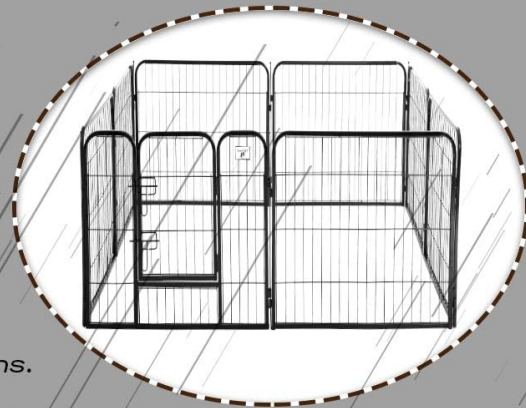

PRODUCT FEATURES

- **Easy Set Up and Foldable:** No tools required for assembly. Simply unfold, shape, and connect panels.
- **Multiple Configurations:** Allows for various shapes including rectangle, square, or octagon to suit your space and needs.
- **Large Space and Safety:** Each panel measures 32x32 inches, providing ample room for pets while maintaining sufficient height for containment.
- **Strong and Durable Construction:** Crafted with high-quality black powder-coated metal tubes and panels for lightweight yet sturdy performance.
- **Indoor & Outdoor Use:** Constructed from heavy-duty rust-resistant metal, making it suitable for both indoor and outdoor environments.
- **Lockable Double Door:** Features a secure double door design to prevent pets from opening and to ensure secure containment.

Stands up to inclement weather conditions.

Image: Examples of the pet fence configured into an octagon and a rectangular shape, demonstrating its versatility.

PET OUTDOOR PLAYGROUND

Image: The pet fence configured for indoor use, providing a safe space for two French Bulldogs.

PRODUCT SIZE

NET WEIGHT:71LBS

Manual measurement, there is an error of $\pm 0.5''$

Image: The pet fence configured for outdoor use, providing a secure area for two Labrador puppies on a grassy lawn.

OPERATING INSTRUCTIONS

Configuring Shapes:

The modular design of the Dopinmin Pet Fence allows for flexible configuration. You can arrange the 16 panels into various shapes to best fit your space and pet's needs. Common configurations include: