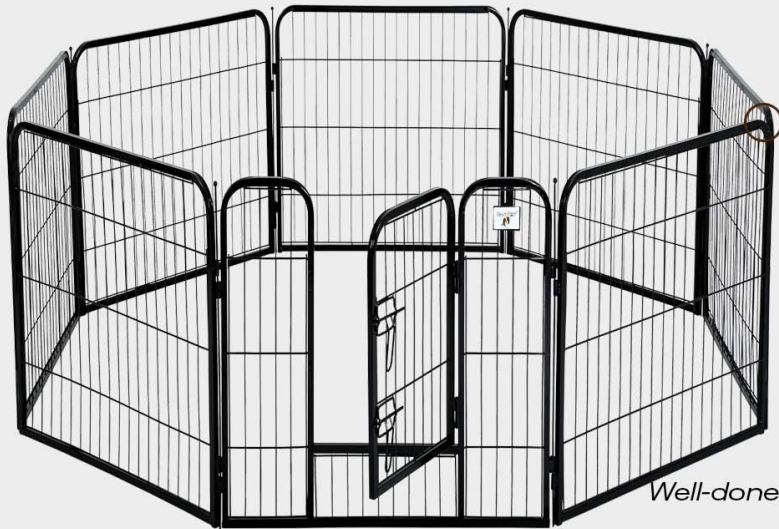

adjacent panels.

3. Continue connecting panels until the desired shape (e.g., octagon, square, rectangle) is formed.
4. For outdoor use, push the ground stakes firmly into the soil to secure the playpen.
5. Ensure the double door panel is positioned for easy access and securely locked using the thumb snaps.

Video: A demonstration of the dog fence installation process, showing how panels are connected and secured to form the enclosure.

RUST RESISTANT

Water Proof

Well-done, smooth powder coated steel.