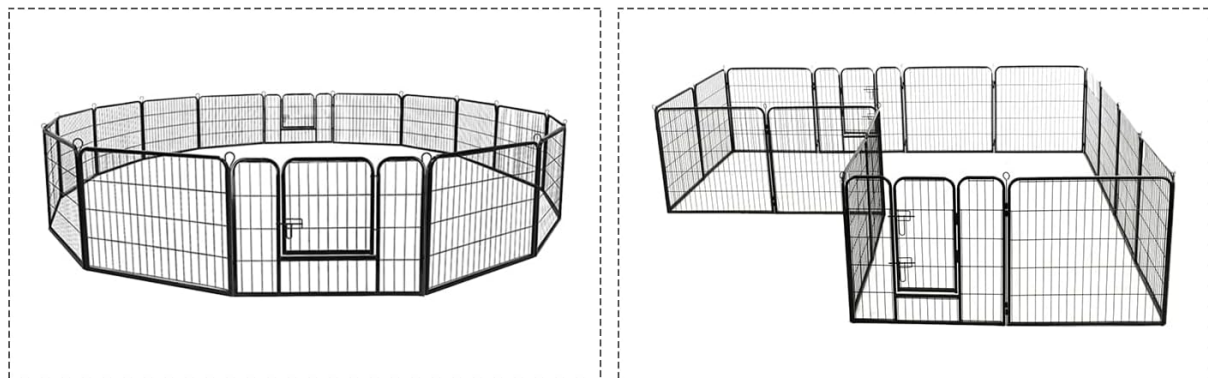

For persistent issues or concerns not addressed here, please contact customer support.

SPECIFICATIONS

Attribute	Detail
Brand Name	Dopinmin
Model Name	pet playpen
Item Model Number	32"H x 16 Panles
Material	Metal
Color	Black
Item Weight	88 pounds
Closure Type	Foldable, Lockable
Specific Uses	Outdoor, Indoor
Date First Available	January 6, 2022