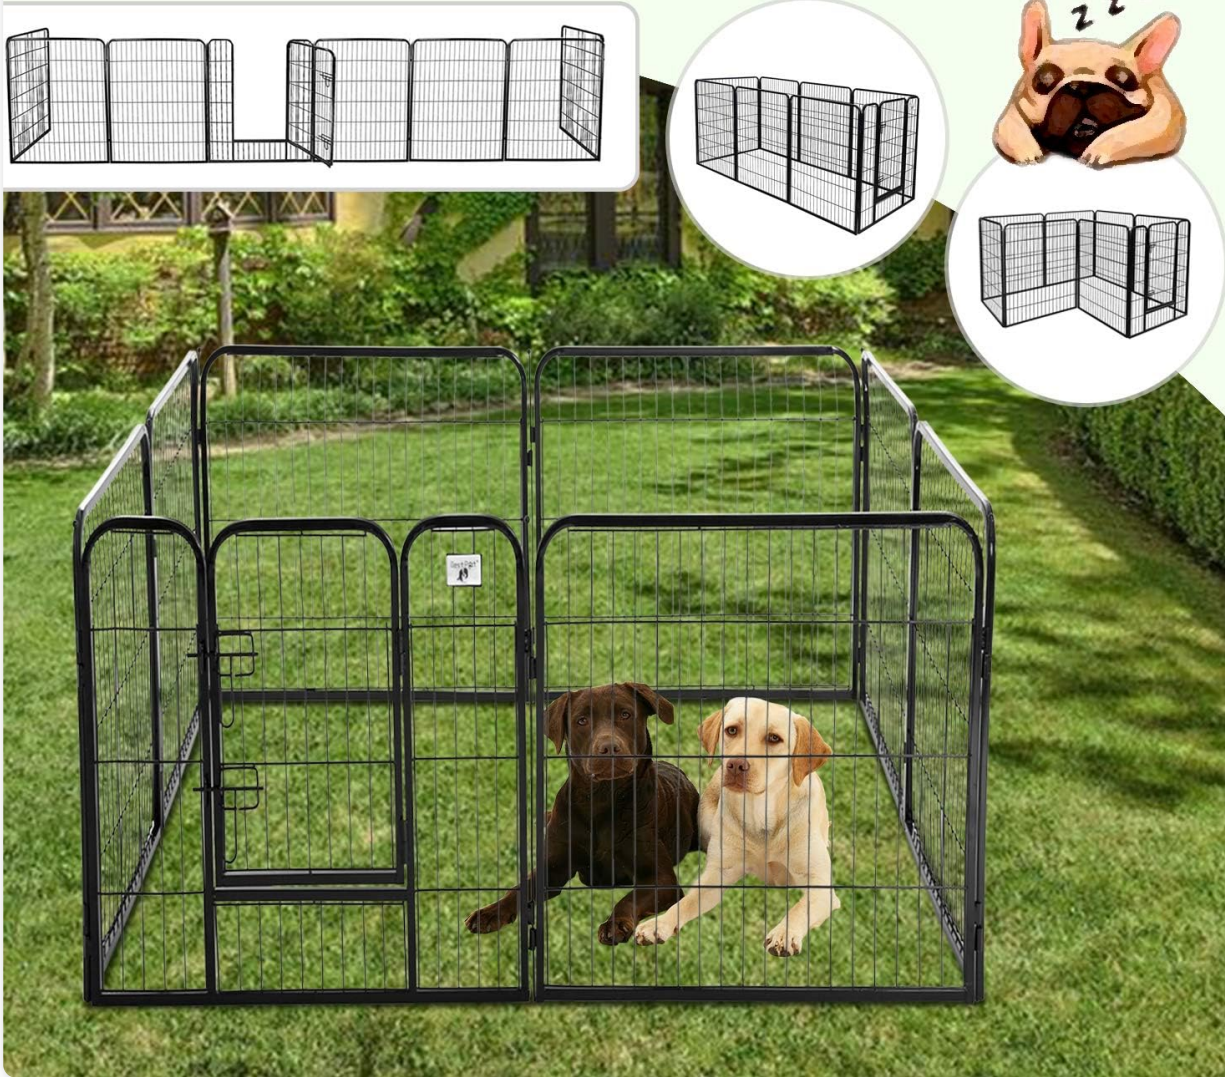

Dopinmin 32"H x 16 Panles

Dopinmin Heavy Duty Foldable Metal Pet Fence

MODEL: 32"H X 16 PANELS

INTRODUCTION

This instruction manual provides detailed information for the assembly, operation, and maintenance of your Dopinmin Heavy Duty Foldable Metal Pet Fence. Designed for versatility and durability, this pet playpen offers a secure and spacious enclosure for your pets, suitable for both indoor and outdoor environments. Please read this manual thoroughly before setup and use to ensure proper installation and safe operation.

PRODUCT FEATURES

- **Easy Set Up and Foldable:** No tools required for assembly. Simply unfold, shape, and connect panels.
- **Multiple Configurations:** Allows for various shapes including rectangle, square, or octagon to suit your space and needs.
- **Large Space and Safety:** Each panel measures 32x32 inches, providing ample room for pets while maintaining sufficient height for containment.
- **Strong and Durable Construction:** Crafted with high-quality black powder-coated metal tubes and panels for lightweight yet sturdy performance.
- **Indoor & Outdoor Use:** Constructed from heavy-duty rust-resistant metal, making it suitable for both indoor and outdoor environments.
- **Lockable Double Door:** Features a secure double door design to prevent pets from opening and to ensure secure containment.

Stands up to inclement weather conditions.

Image: Examples of the pet fence configured into an octagon and a rectangular shape, demonstrating its versatility.

PET OUTDOOR PLAYGROUND

Image: The pet fence configured for indoor use, providing a safe space for two French Bulldogs.

PRODUCT SIZE

NET WEIGHT:71LBS

Manual measurement, there is an error of $\pm 0.5''$

Image: The pet fence configured for outdoor use, providing a secure area for two Labrador puppies on a grassy lawn.

OPERATING INSTRUCTIONS