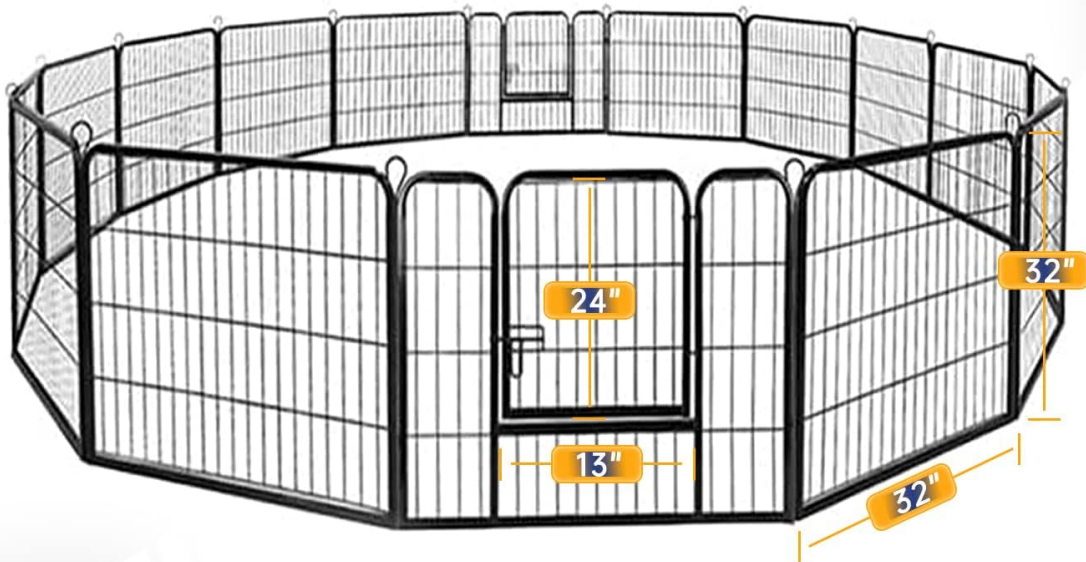

PRODUCT FEATURES

- **Easy Set Up and Foldable:** No tools required for assembly. Simply unfold, shape, and connect panels.
- **Multiple Configurations:** Allows for various shapes including rectangle, square, or octagon to suit your space and needs.
- **Large Space and Safety:** Each panel measures 32x32 inches, providing ample room for pets while maintaining sufficient height for containment.
- **Strong and Durable Construction:** Crafted with high-quality black powder-coated metal tubes and panels for lightweight yet sturdy performance.
- **Indoor & Outdoor Use:** Constructed from heavy-duty rust-resistant metal, making it suitable for both indoor and outdoor environments.
- **Lockable Double Door:** Features a secure double door design to prevent pets from opening and to ensure secure containment.

Stands up to inclement weather conditions.

Image: Examples of the pet fence configured into an octagon and a rectangular shape, demonstrating its versatility.

PET OUTDOOR PLAYGROUND

Image: The pet fence configured for indoor use, providing a safe space for two French Bulldogs.

PRODUCT SIZE

NET WEIGHT:71LBS

Manual measurement, there is an error of $\pm 0.5''$

Image: The pet fence configured for outdoor use, providing a secure area for two Labrador puppies on a grassy lawn.

OPERATING INSTRUCTIONS

Configuring Shapes:

The modular design of the Dopinmin Pet Fence allows for flexible configuration. You can arrange the 16 panels into various shapes to best fit your space and pet's needs. Common configurations include: