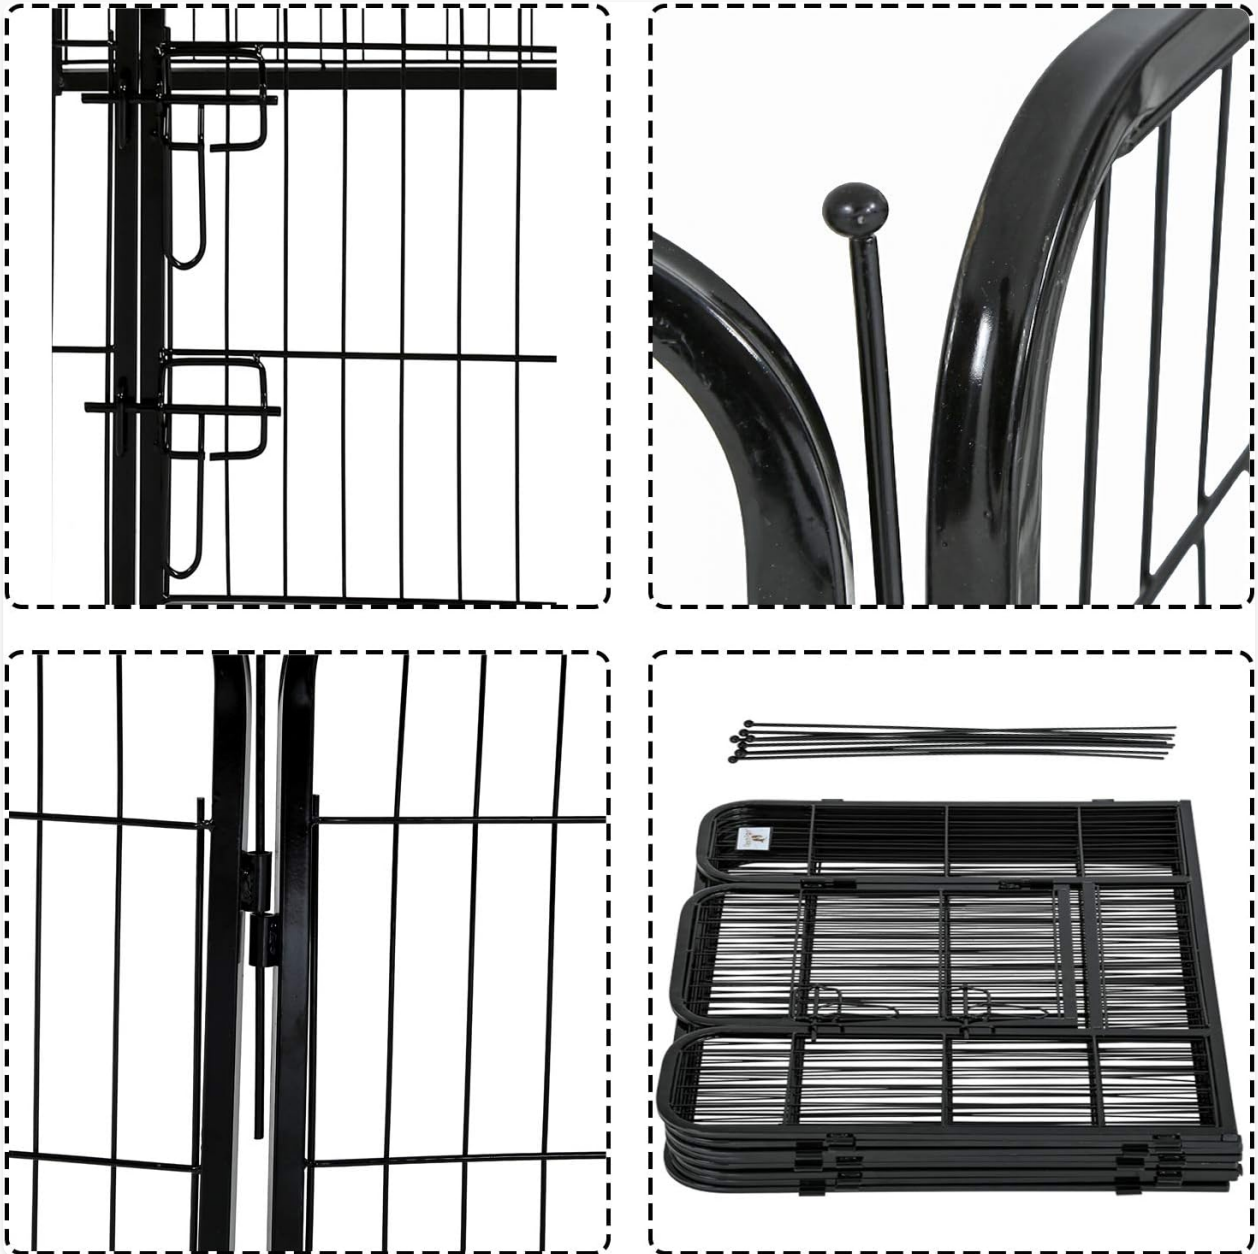

Dopinmin 32"H x 16 Panles

Dopinmin Heavy Duty Foldable Metal Pet Fence

MODEL: 32"H X 16 PANELS

INTRODUCTION

This instruction manual provides detailed information for the assembly, operation, and maintenance of your Dopinmin Heavy Duty Foldable Metal Pet Fence. Designed for versatility and durability, this pet playpen offers a secure and spacious enclosure for your pets, suitable for both indoor and outdoor environments. Please read this manual thoroughly before setup and use to ensure proper installation and safe operation.

Configuring Shapes:

The modular design of the Dopinmin Pet Fence allows for flexible configuration. You can arrange the 16 panels into various shapes to best fit your space and pet's needs. Common configurations include:

Using the Double Door:

The pet fence includes a panel with a double door for convenient access. To open, slide the secure locking thumb snaps upwards or downwards. To close, ensure the door is flush with the frame and slide the snaps into the locked position. This double locking mechanism provides enhanced security.

Image: A detailed view of the double door and its lockable thumb snaps, designed to prevent pets from opening.

MAINTENANCE

To ensure the longevity and optimal performance of your Dopinmin Pet Fence, follow these maintenance guidelines: