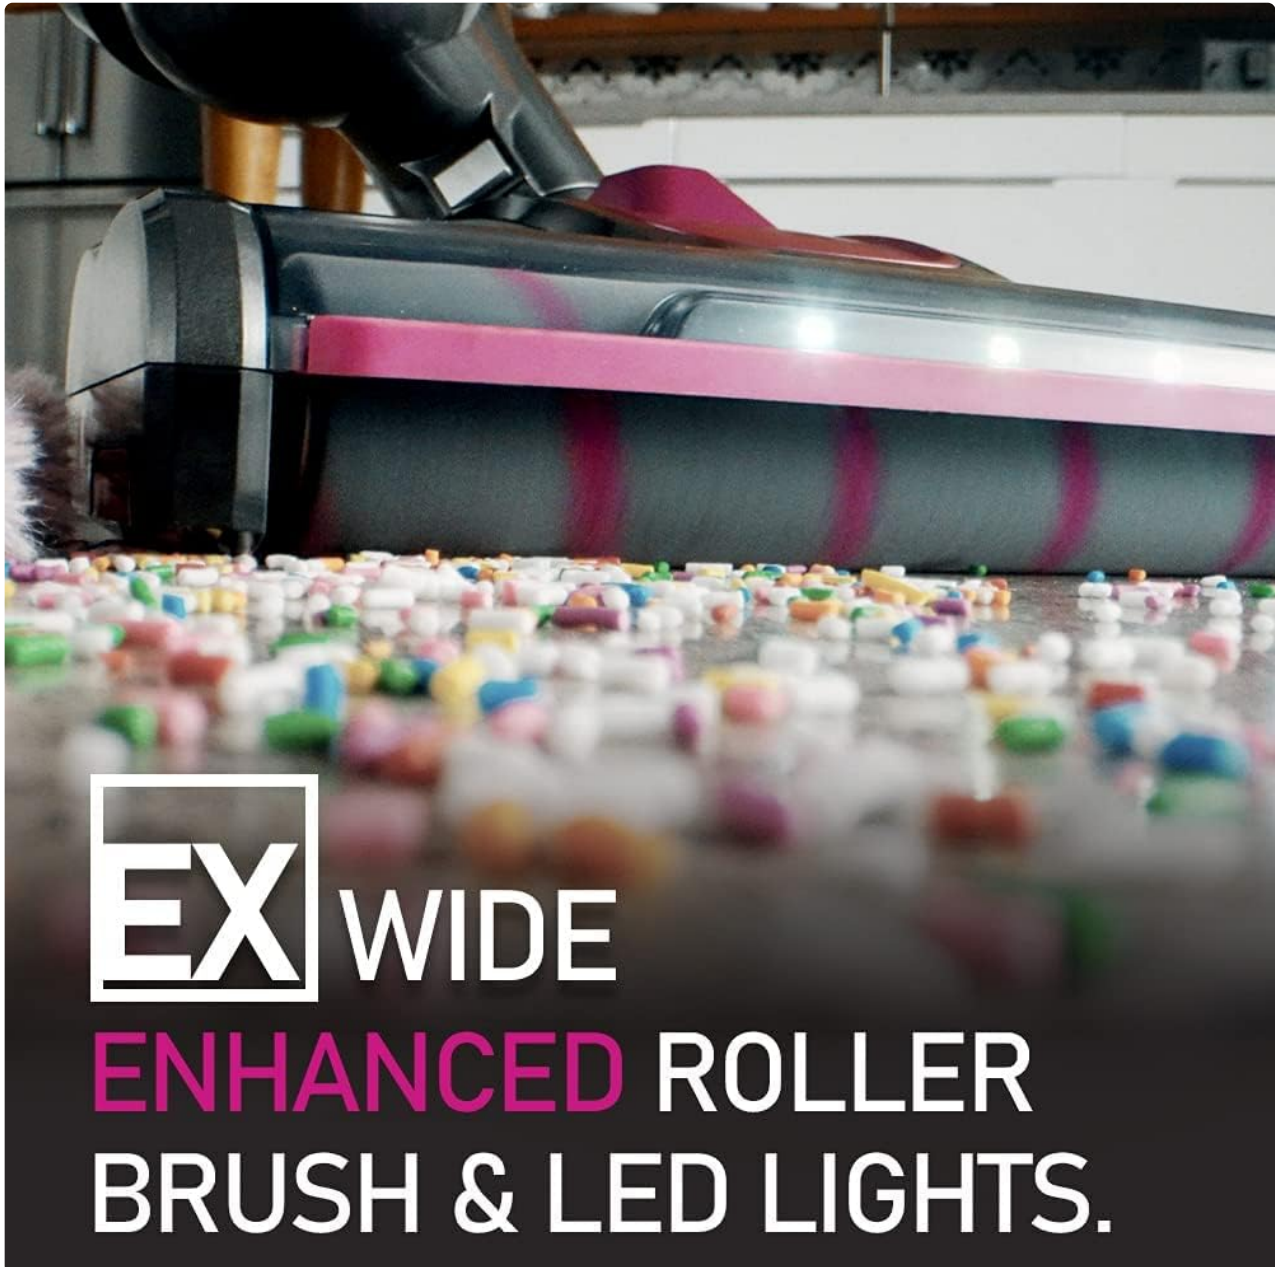

EX WIDE
ENHANCED ROLLER
BRUSH & LED LIGHTS.

Image: A close-up of the vacuum's floor brush, showing the enhanced roller and illuminated LED headlights, designed for effective cleaning and visibility.

Handheld Vacuum Use