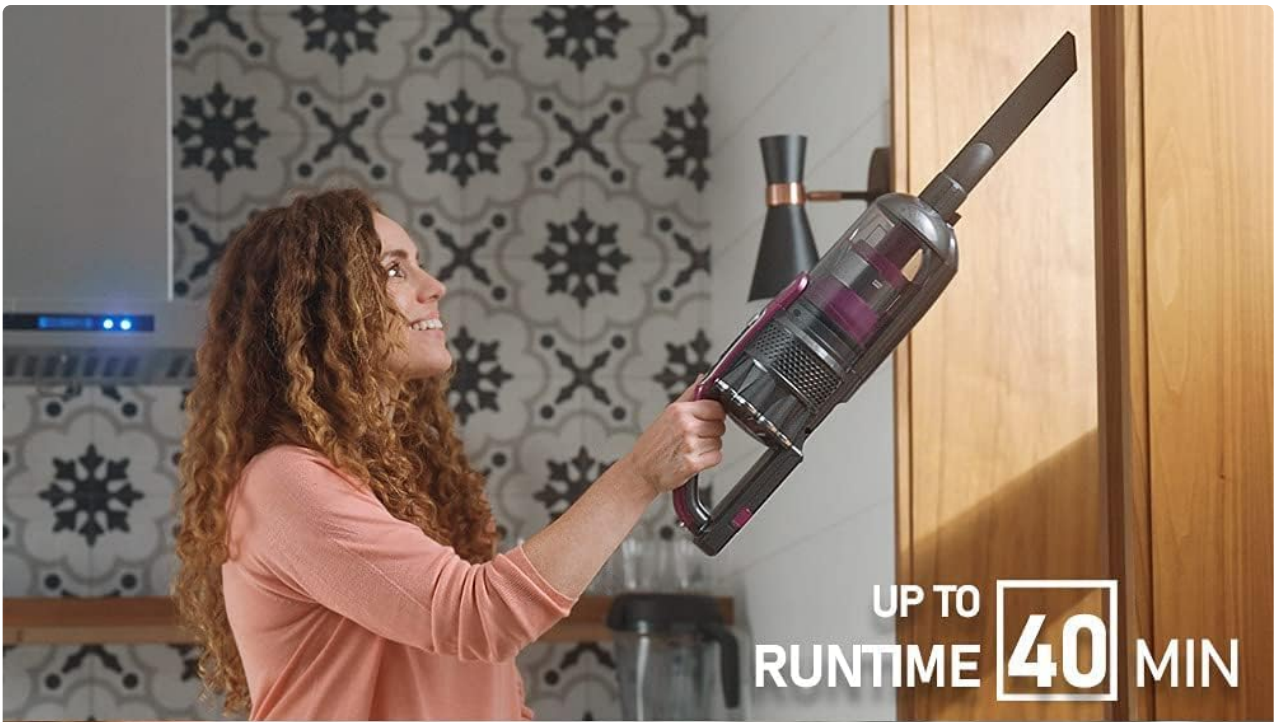

Detach the main unit from the extension wand to use it as a handheld vacuum. Attach the motorized pet brush, crevice tool, or dusting tool for specialized cleaning of furniture, stairs, car interiors, and tight corners.

Image: The Roomie Tec Alpha vacuum detached from its main body, demonstrating its use as a handheld unit for cleaning elevated surfaces.

PET FRIENDLY TURBO BRUSH INCLUDED.

ALSO WORKS FOR
SOFA, BED & OTHER FURNITURE.