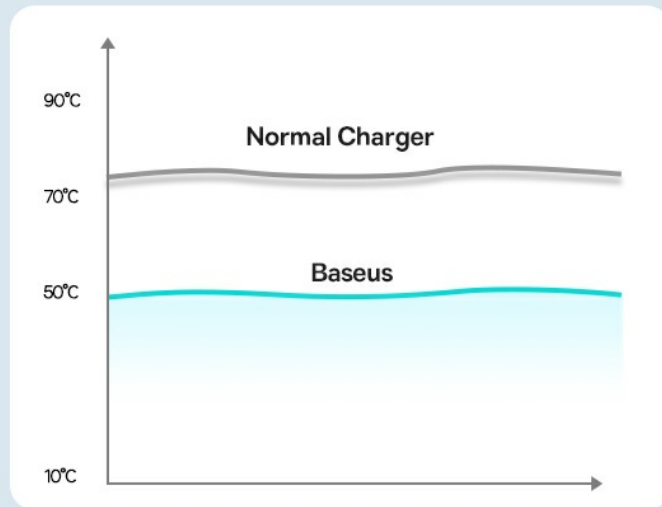

Always use the charger in a well-ventilated area and avoid covering it during operation. Do not expose the charger to water or extreme temperatures.

Enhanced Cooling Performance

Self-developed chip keeps charger cool whilst fast charging

Image: An illustration showing the internal components of the charger with a graph comparing the temperature of a Baseus charger (cooler) versus a normal charger (hotter) during operation.

Protect your phone