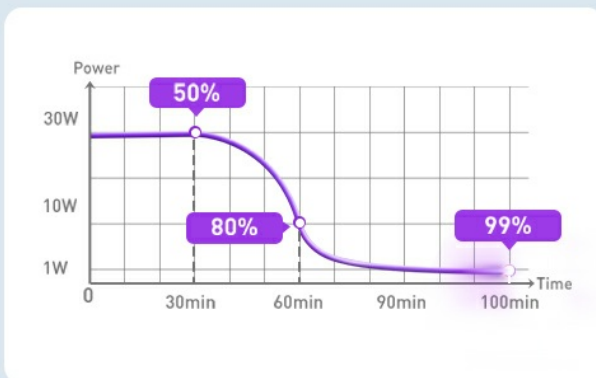

Image: The charger plugged into a wall outlet, simultaneously charging an iPad via USB-C (18W) and an iPhone via USB-A (12W).

Dynamic Charging

Dynamically optimize speed to protect your battery

Image: A hand demonstrating the foldable plug mechanism of the charger, highlighting its compact nature for travel.