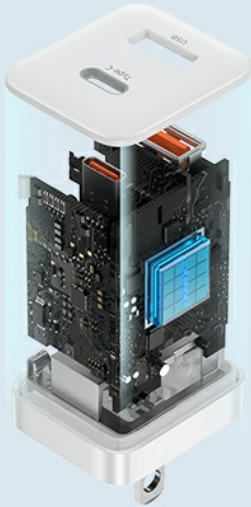

- **Over-voltage Protection:** Safeguards against voltage spikes.
- **Short-circuit Protection:** Automatically cuts off power in case of a short circuit.
- **Enhanced Cooling Performance:** The SuperSi chip actively manages heat, keeping the charger cool during fast charging.
- **Real-time Battery Tracking:** Optimizes charging to protect your device's battery health.

Always use the charger in a well-ventilated area and avoid covering it during operation. Do not expose the charger to water or extreme temperatures.

Enhanced Cooling Performance

Self-developed chip keeps charger cool whilst fast charging

Image: An illustration showing the internal components of the charger with a graph comparing the temperature of a Baseus charger (cooler) versus a normal charger (hotter) during operation.