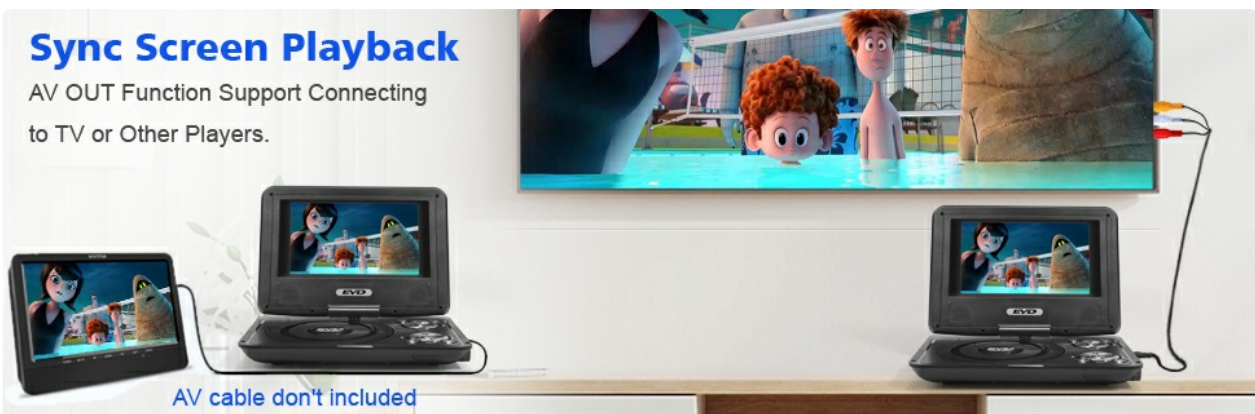

Connecting to External Devices

The player supports AV IN and AV OUT connections. Use the provided AV cable to connect the player to a TV or another display device for synchronized screen playback. Ensure the correct input/output ports are used on both devices.

Sync Screen Playback

AV OUT Function Support Connecting to TV or Other Players.

Image: The portable DVD player connected to a television, demonstrating its AV OUT function for larger screen viewing.

Image: A detailed view of the player's side ports, including USB, SD Card slot, headphone jack, AV In/Out, and DC In.