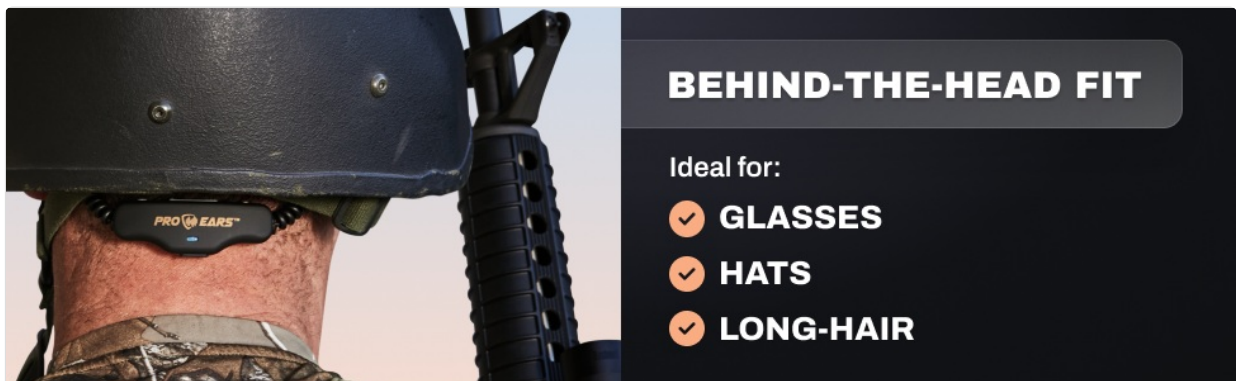

Proper ear tip selection and fit are crucial for optimal noise reduction and comfort. Experiment with the included foam and silicone tips to find the best seal for your ears. For foam tips, compress them before inserting into your ear canal, then allow them to expand for a snug fit. The behind-the-head design ensures a secure fit that does not interfere with other headwear.

Image: A person wearing the Pro Ears Stealth 28 HTBT, demonstrating the comfortable behind-the-head fit that accommodates hats and glasses.

CONTROLS AND FUNCTIONS

The control unit features intuitive buttons for power, volume, and mode selection.