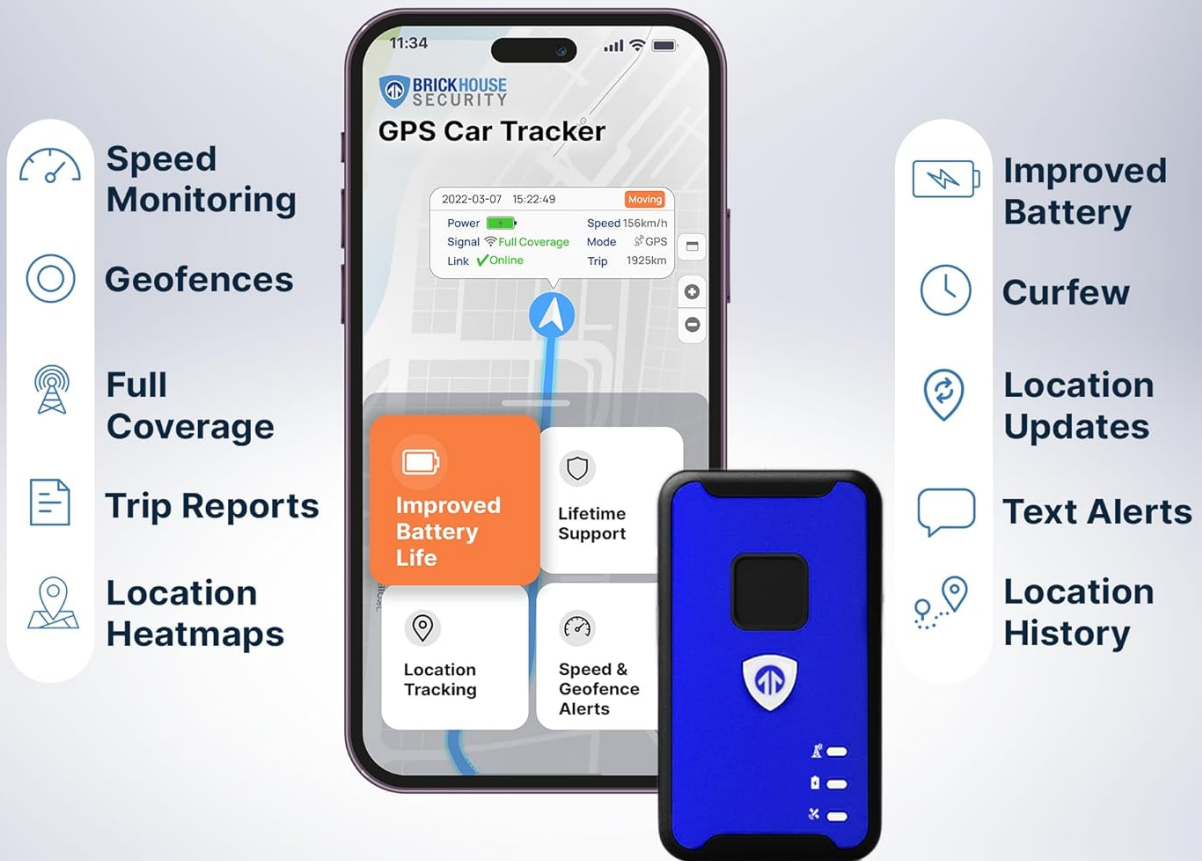

Total Visibility

The ultimate know-it-all GPS tracker

The Spark Nano 7 features a USB-C charging port for convenient power replenishment.

4. OPERATING INSTRUCTIONS

The Spark Nano 7 GPS Tracker provides real-time location data and various alert features through its intuitive platform.

4.1 Real-Time Tracking

- Access the mobile app or web platform.
- The map interface will display the current location of your device.
- Location updates are provided every 60 seconds by default. Faster 5-second updates may be available with certain subscription plans.

4.2 Geofencing

Set up virtual boundaries to receive alerts when the tracker enters or exits a defined area.

1. In the app/web platform, navigate to the 'Geofences' section.