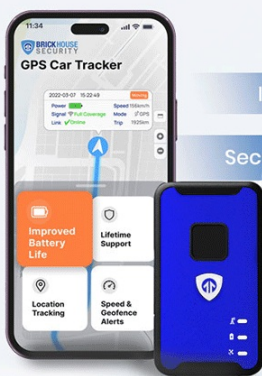

6. TROUBLESHOOTING

- **No Location Updates:**
 - Ensure the device is charged and powered on.
 - Check for cellular signal in the device's current location.
 - Verify that the subscription is active.
 - Relocate the device to an area with a clearer view of the sky.

- **App/Web Platform Issues:**

- Ensure your internet connection is stable.
- Try logging out and logging back in.
- Clear your browser cache or reinstall the mobile app.

7. SPECIFICATIONS

Feature	Specification
Brand	Brickhouse Security
Model Number	Spark Nano 7
Connectivity Technology	Cellular (4G LTE)
Supported Application	GPS, iOS iPhone, Android, Web App, Alexa
Battery Average Life	14 days
Battery Capacity	2600 Milliamp Hours
Enclosure Material	Acrylonitrile Butadiene Styrene (ABS)
Dimensions	Approximately 3 x 1.58 x 1 inch

Built for Real-World Tracking

Engineered to deliver reliable performance where traditional GPS trackers fall short.

International 4G LTE Coverage

Secure BrickHouse Security Platform

No Contracts, Cancel Anytime