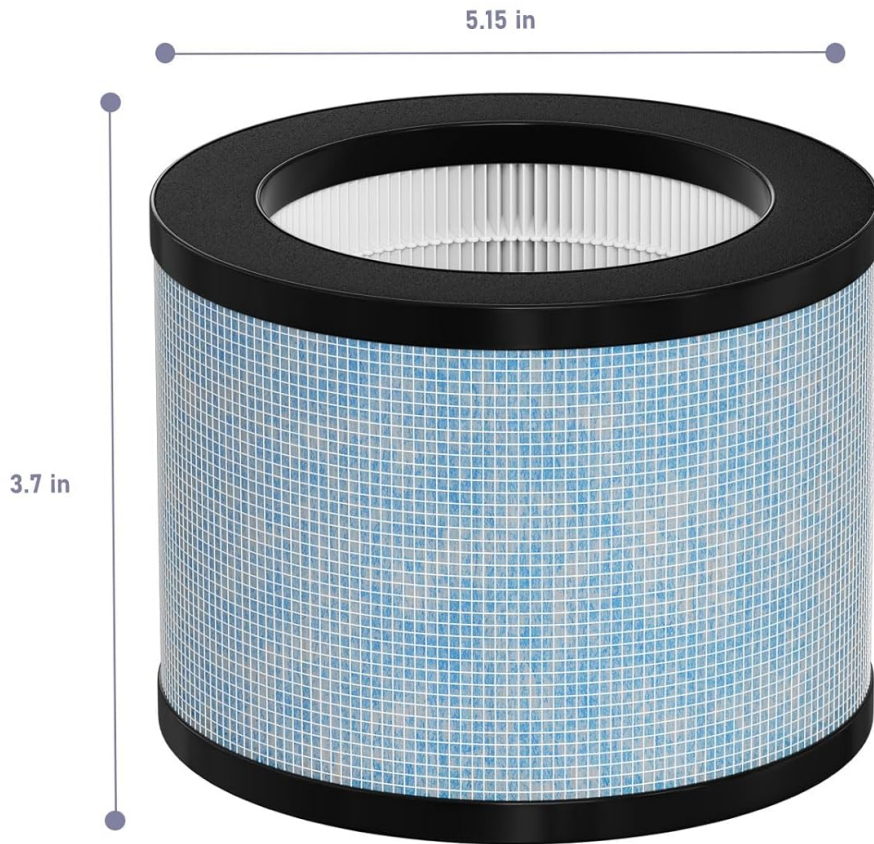

PRODUCT SIZE

Image: Product size diagram indicating the filter's dimensions.

9. CUSTOMER SERVICE

For any questions or concerns regarding your Ontheone DH-JH01 replacement filter, please contact our customer service team. We are committed to providing high-quality products and support.