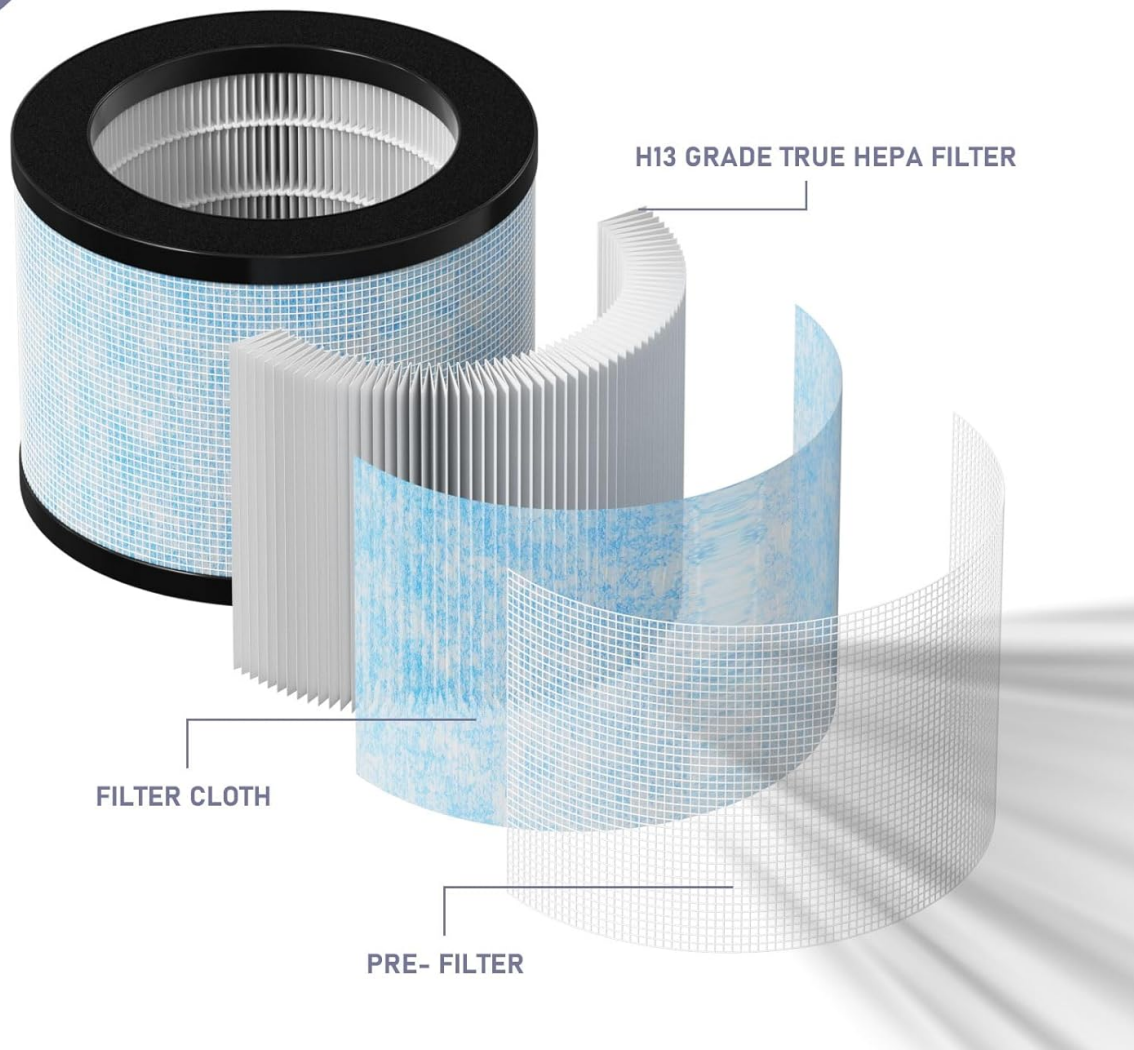

3-IN-1 360°MULTI-LAYER DEFFENSE

Image: An exploded view diagram illustrating the three layers of the filter: pre-filter, filter cloth, and H13 True HEPA filter.

3. COMPATIBILITY

The DH-JH01 replacement filters are compatible with various air cleaner purifiers, including: