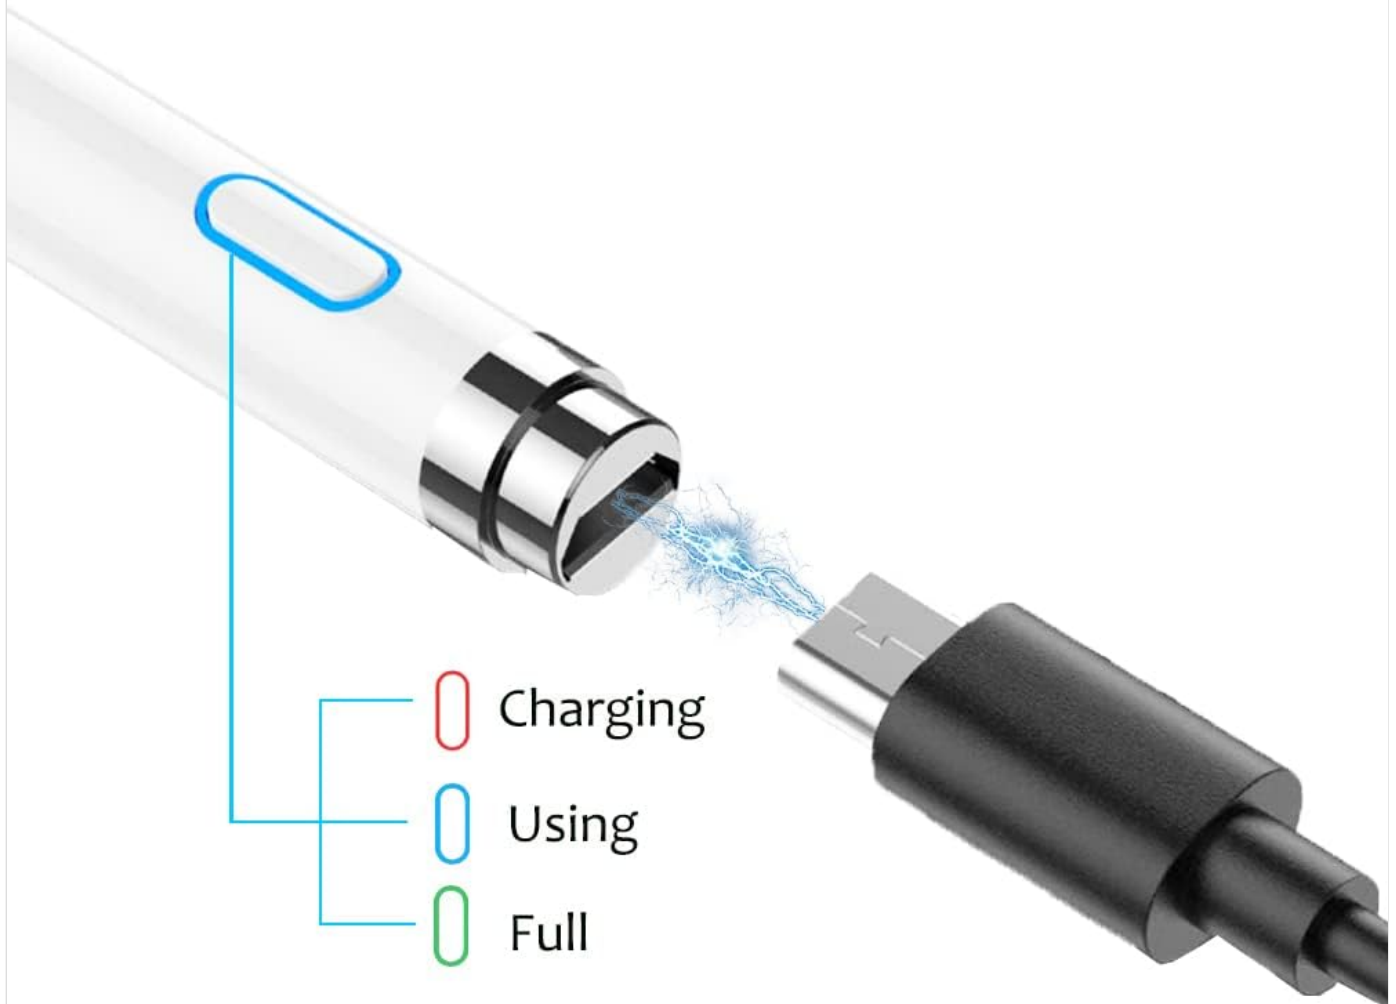

USB Charging

60-80 minutes
Full charged

30 Days
Standby Time

8-10 Hours
Working Charge

Image: An illustration demonstrating the USB charging process, showing the Micro USB port and the color indicators for charging (red), in use (blue), and full charge (green).

6. COMPATIBILITY

The DOGAIN Active Stylus Pen is widely compatible with most touch-screen devices. This includes, but is not limited to:

- **iOS Devices:** iPad (2nd, 3rd, 4th generation), iPad Pro, iPad Mini (all generations), iPhone XS/MAX/XR/X, iPhone 7/7S/7 Plus, iPhone 6/6S/6 Plus/6S Plus, iPhone 5/5S/5SE, iPhone 4/4S.
- **Android Devices:** Samsung Galaxy, Samsung Tab A/A8/A7, Samsung Note 20/10/9/8, Huawei Nexus 6/5/4, and other Android smartphones and tablets.
- **Other Tablets:** Amazon Kindle Fire, Lenovo Yoga Tab, Microsoft Surface Pro/Go/RT (All Models), HP 360 Chromebook/Elite X2/Envy X360 Laptop, LG Tab/Sony Xperia Tab.

Important Note: This stylus does not support palm rejection or pressure sensitivity.