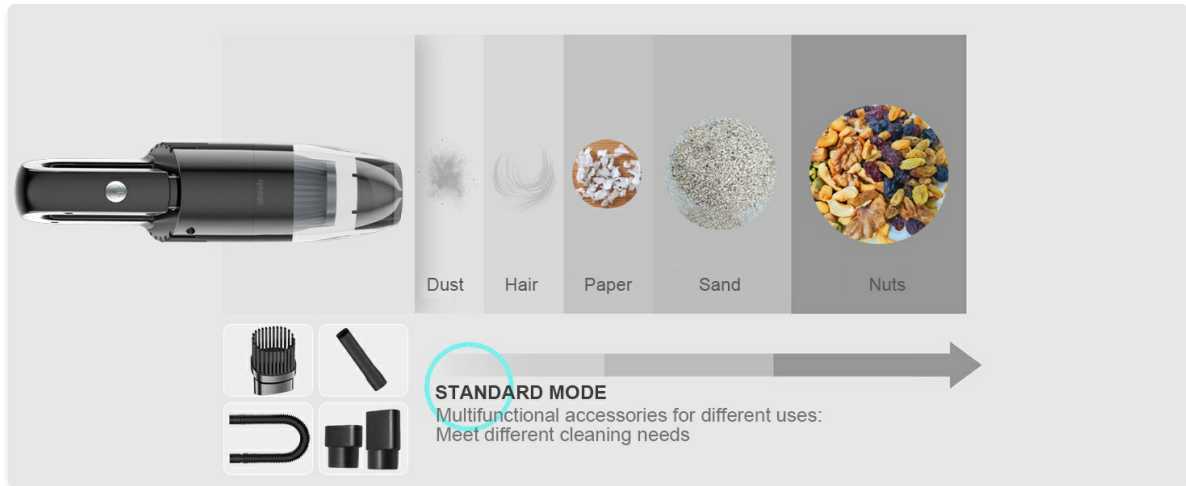

Filter Type

HEPA Filter

Image: Visual representation of product specifications and internal components.

SETUP AND CHARGING

1. **Unboxing:** Carefully remove all components from the packaging. Ensure no items are missing according to the package contents list.
2. **Initial Charge:** Before first use, fully charge the vacuum cleaner. Connect the USB power cable to the charging port on the vacuum and plug the other end into a compatible USB power source (e.g., car USB port, wall adapter - not included). The indicator light will show charging status.
3. **Charging Time:** A full charge typically takes approximately 2-3 hours. The indicator light will change to indicate a full charge.