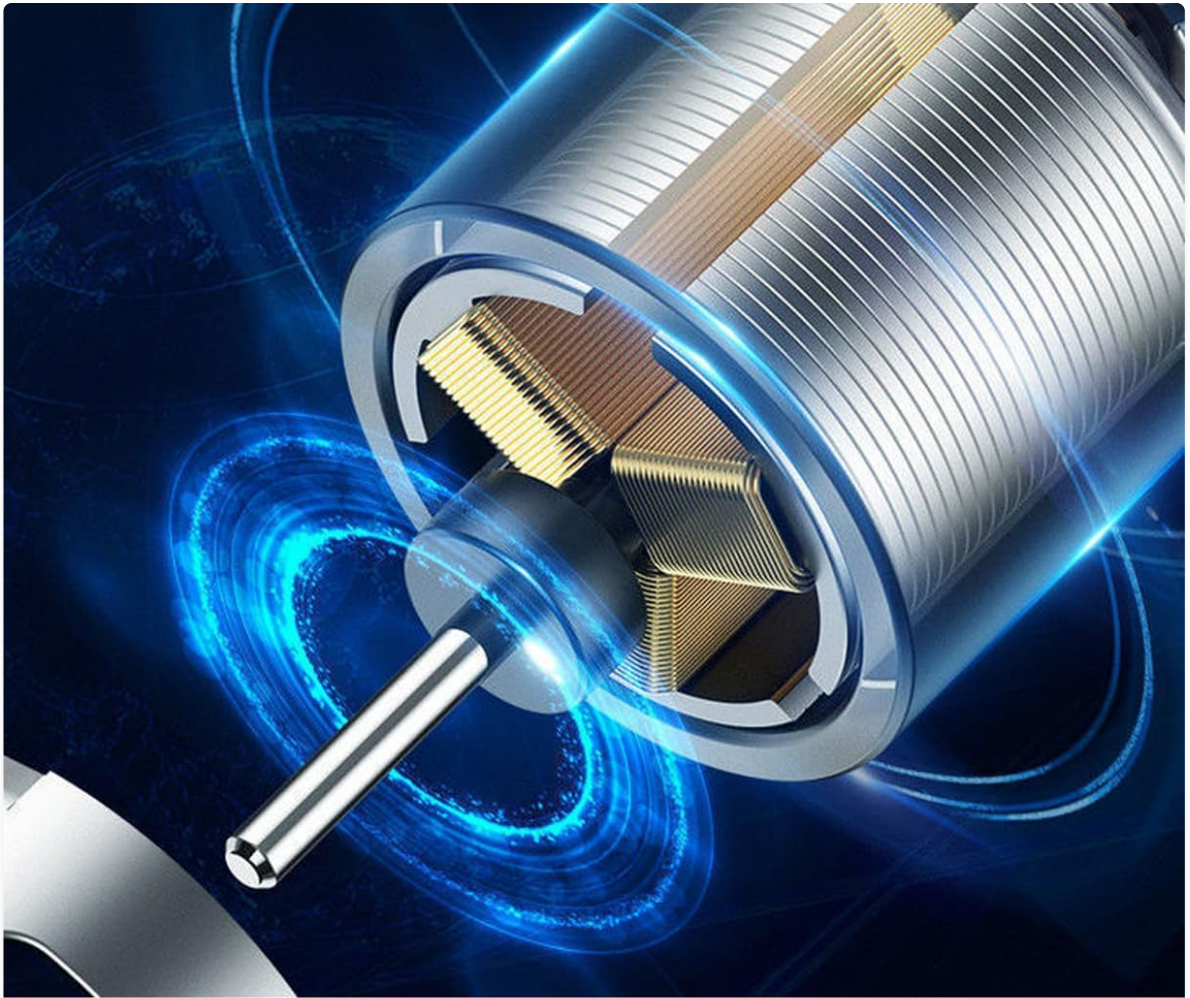

HIGH POWER MACHINE

Pure copper motor, lasting suction without attenuation, no heat, Effective and rapid absorption of stubborn dust

 Wireless car & home use	 120W power	 Can water	 Large capacity lithium battery
9000pa 9000PA cstrong suction	 Multiple filtering	 Mute	 Mini small

Image: The handheld vacuum connected to a USB charging cable.

[Official Product Video: Charging](#)

Your browser does not support the video tag.

Video: An official product video demonstrating the charging process of the absob Handheld Vacuum Cleaner.

OPERATING INSTRUCTIONS

1. **1. Power On/Off:** Press the power button located on the handle to turn the vacuum on. Press it again to turn it off.
2. **2. Attaching Nozzles:**