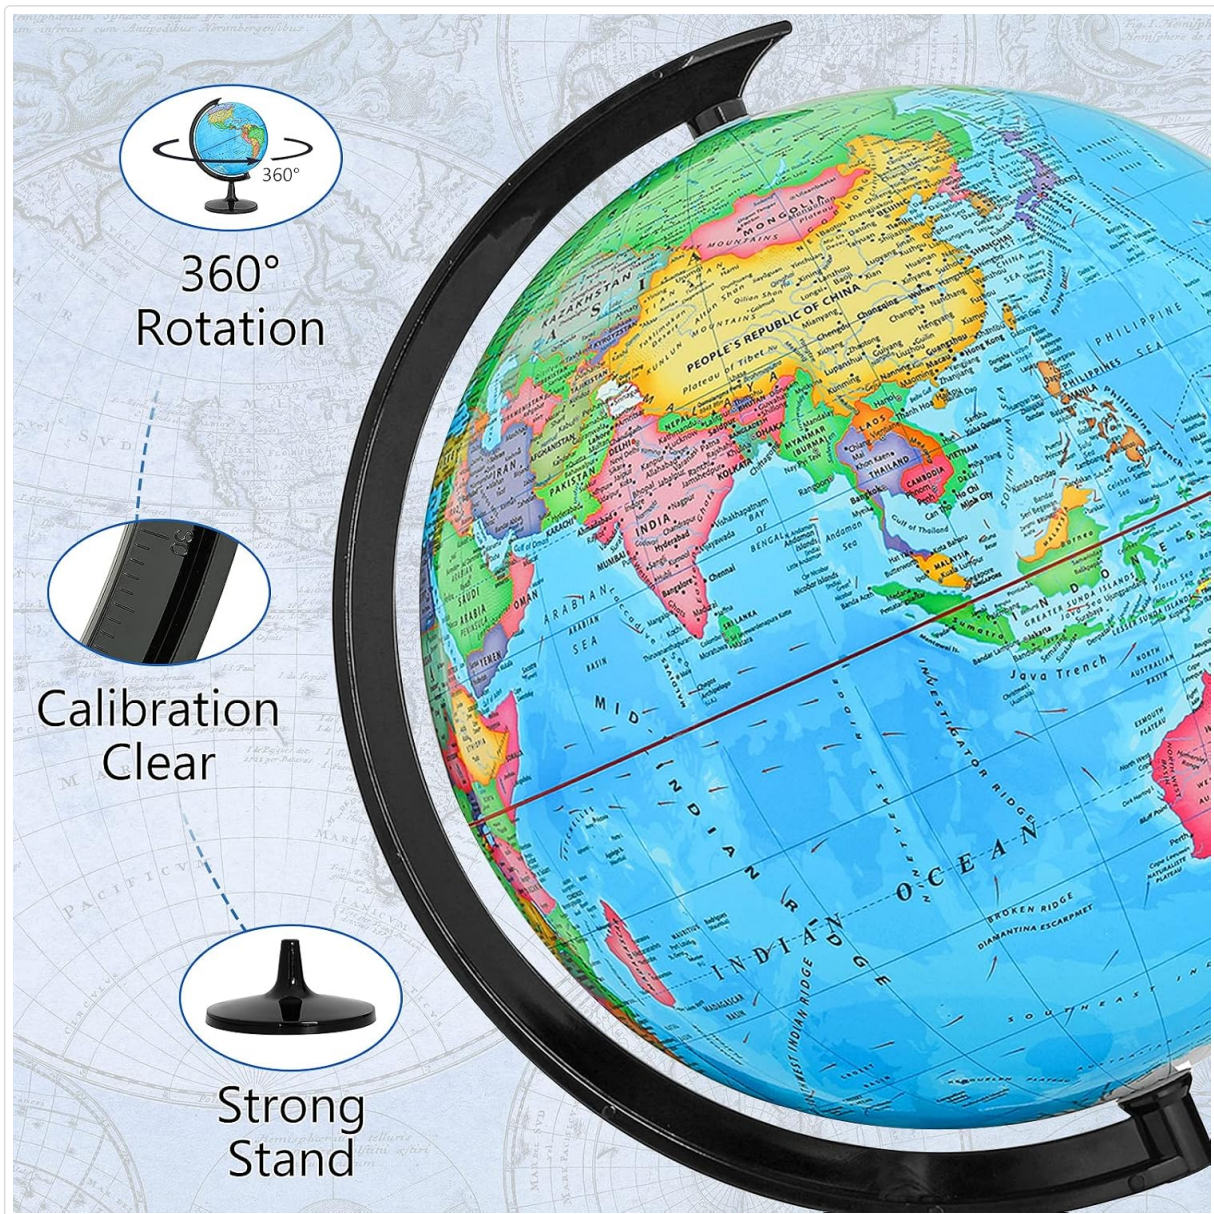

2. PRODUCT OVERVIEW

The GOCHANGE Classroom Political Globe is designed as an interactive teaching tool, featuring a detailed political map and a writable surface. Its robust construction ensures durability for educational environments.

Figure 2.1: The GOCHANGE 13-inch Classroom Political Globe. This image shows the complete globe with its blue oceans and multi-colored landmasses, mounted on a black stand.

Figure 2.2: Key features of the globe, including 360-degree rotation, clear calibration markings on the meridian, and the sturdy black base for stability.

3. SETUP AND ASSEMBLY

The GOCHANGE globe requires minimal assembly. Follow these steps to set up your globe:

1. Unpack all components: the globe sphere, the meridian (arc), and the base.
2. Align the cross buckle on the bottom of the globe sphere with the buckle on the top of the base.
3. Gently push the globe sphere onto the base until it clicks securely into place.
4. Ensure the globe can rotate freely within the meridian.

The globe is designed to spin 360 degrees on its axis, allowing for easy viewing of all geographical areas. Gently rotate the globe with your hand to explore different continents, oceans, and countries.