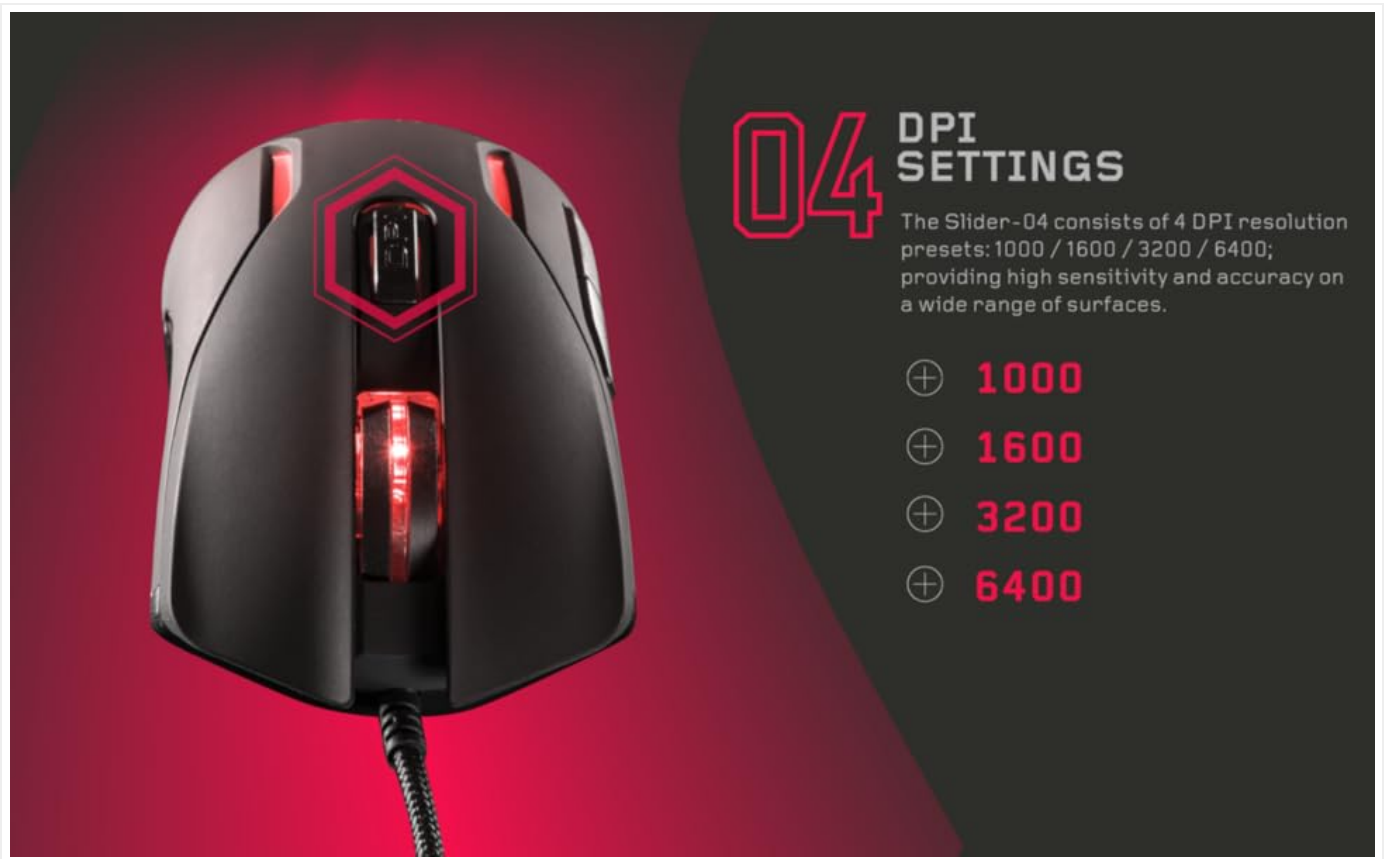

Specifications

Below are the technical specifications for the Galax Slider-04 Optical Wired Gaming Mouse:

Feature	Detail
Brand	Galax
Model Name	SLIDER
Model Number	MGS04UX26RG2B0
Colour	Black
Connectivity Technology	USB (Wired)
Movement Detection Technology	Optical
Mouse Maximum Sensitivity	6400 DPI
DPI Settings	1000 / 1600 / 3200 / 6400
Button Quantity	6
Button Lifespan	3 million clicks
Polling Rate	125Hz
Special Features	Ergonomic Design, RGB LED Lights, Lightweight
Cable Length	1.5 meters (Braided)
Compatible Devices	Personal Computer
Operating System Support	Unix, Windows 7/8/10, macOS 10.12 Sierra and above
Item Weight	250 Grams
Item Dimensions (L x W)	12.9L x 4.1W Centimeters
Power Source	Corded Electric
Enclosure Material	Plastic
Product Finish Type	Matte