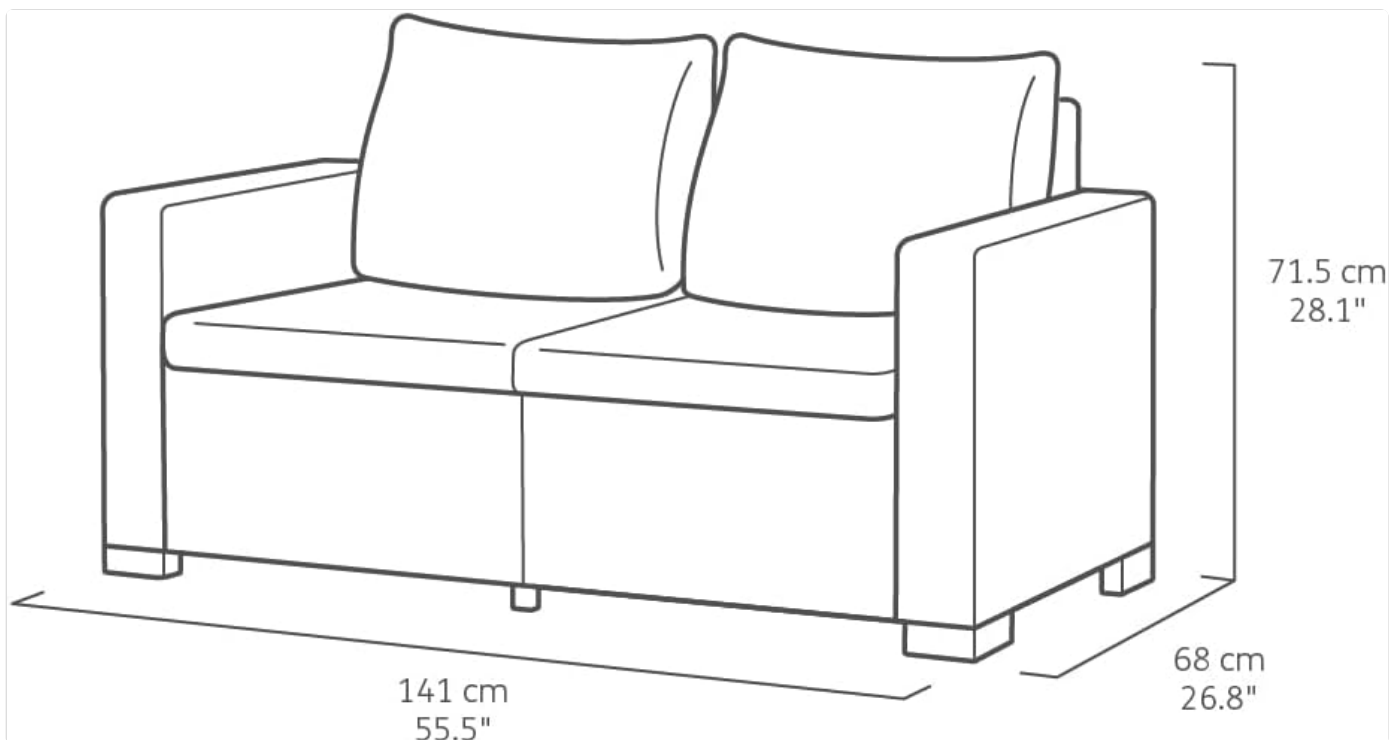

PRODUCT SPECIFICATIONS

Feature	Detail
Model Number	252808
Brand	Keter
Product Dimensions (L x W x H)	141 x 68 x 72 cm
Item Weight	20 kg
Number of Seats	2
Weight Limit	110 kg
Color	Cappuccino (frame), Sand (cushions)
Frame Material	Plastic (Polypropylene)
Cushion Material	Polycotton covers, Foam filling
Seat Depth	51.6 cm
Seat Height	35.8 cm
Special Features	UV and Weather-resistant
Assembly Required	Yes (Recommended 2 people)
Cushion Thickness (Seat/Back)	7.5 cm / 12 cm